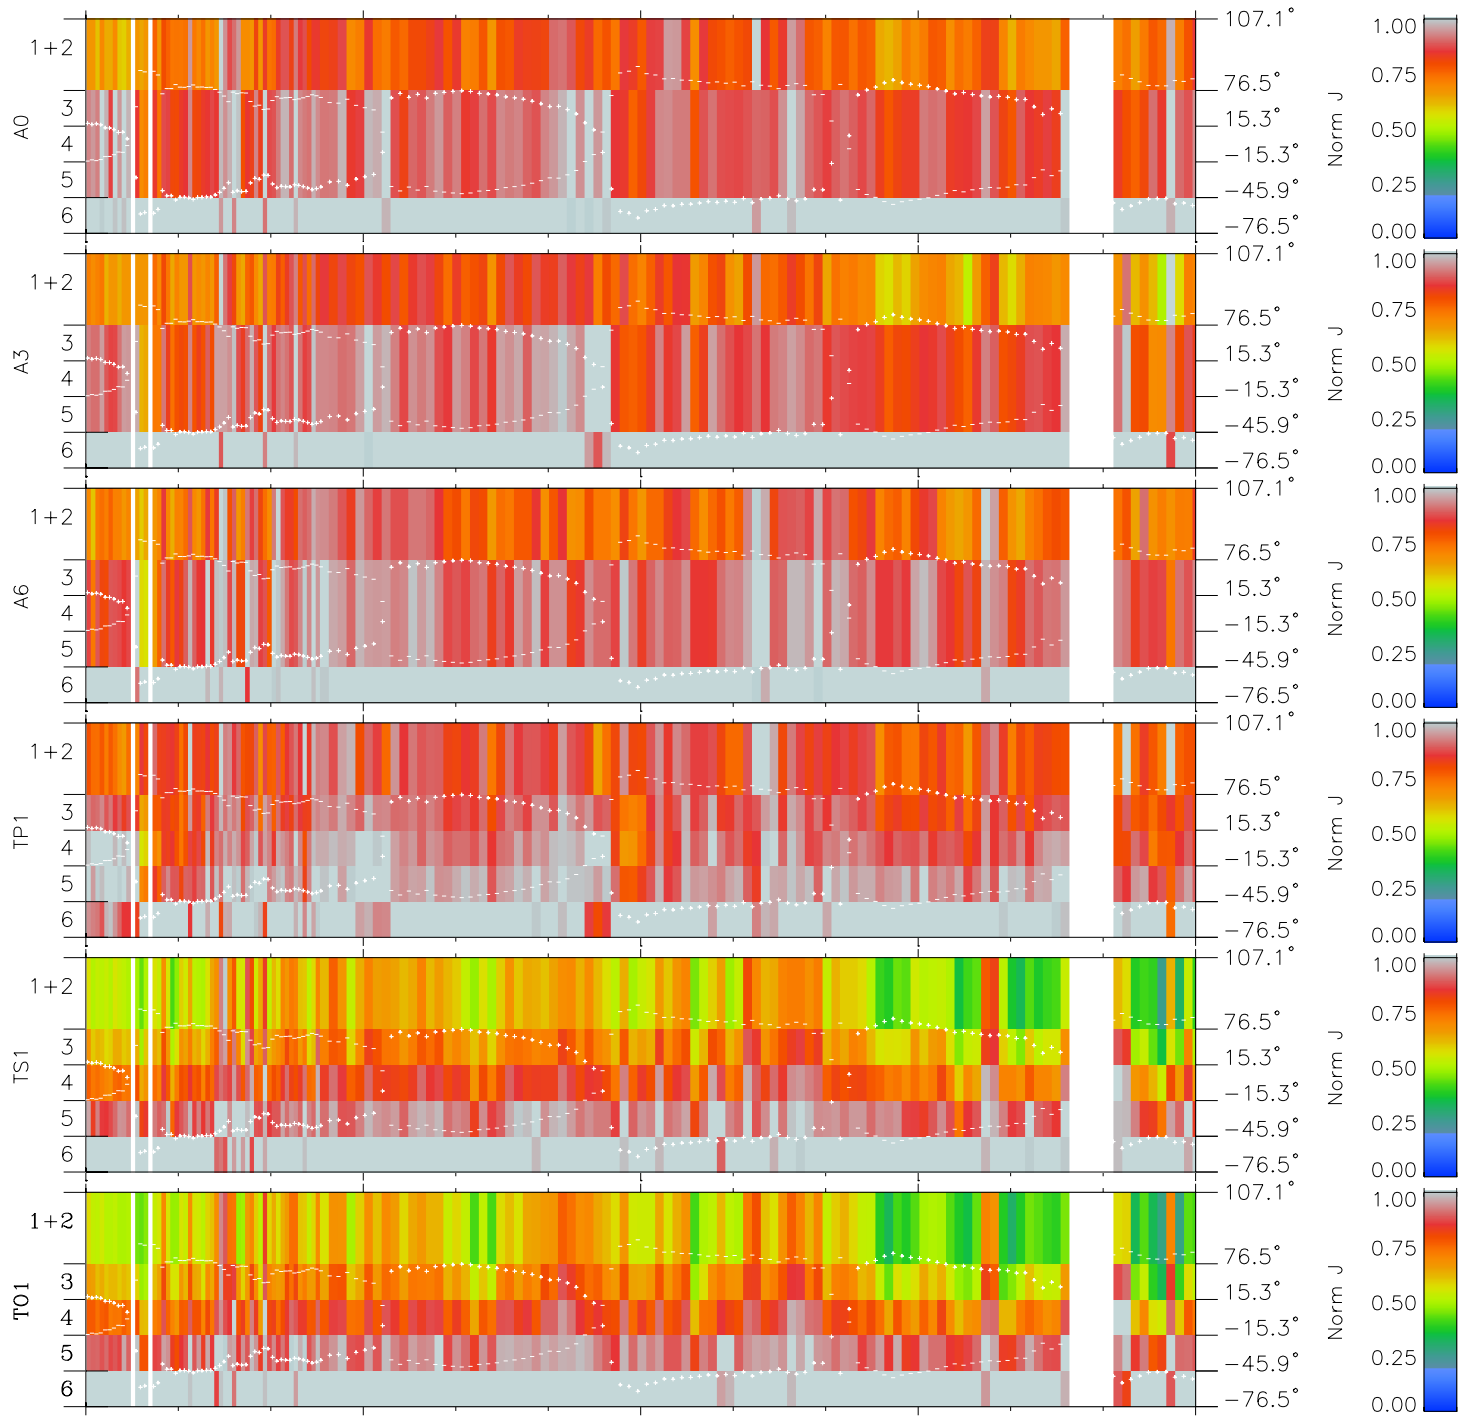

Galileo EPD Real Elevation Anisotropies 97096

Software Version: RTELEV_NORM V 1.20
 Data Production: 06-03-00
 Plot Production: Sat Sep 15 02:47:39 2001
 Color File: wondr3
 Geofactor File: 1.1

00:00:00 1997-096	96-06	96-12	96-18	00:00:00 1997-097	
+	+	+	+	+	X JSE(R _j)
-16.95	-20.12	-23.05	-25.79	-28.34	Y JSE(R _j)
13.82	13.43	12.89	12.24	11.50	Z JSE(R _j)
-1.04	-1.12	-1.19	-1.25	-1.30	

- ◇ = Jupiter look direction
- = Corotation look direction