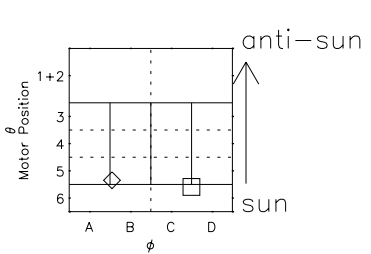

Galileo EPD Real Elevation Anisotropies 97096

Software Version: RTELEV_NORM V 1.20
 Data Production: 06-03-00
 Plot Production: Sat Sep 15 02:47:39 2001
 Color File: wondr3
 Geofactor File: 1.1

00:00:00 1997-096	96-06	96-12	96-18	00:00:00 1997-097	
+	+	+	+	+	X JSE(R _j)
-16.95	-20.12	-23.05	-25.79	-28.34	Y JSE(R _j)
13.82	13.43	12.89	12.24	11.50	Z JSE(R _j)
-1.04	-1.12	-1.19	-1.25	-1.30	

- ◇ = Jupiter look direction
- = Corotation look direction