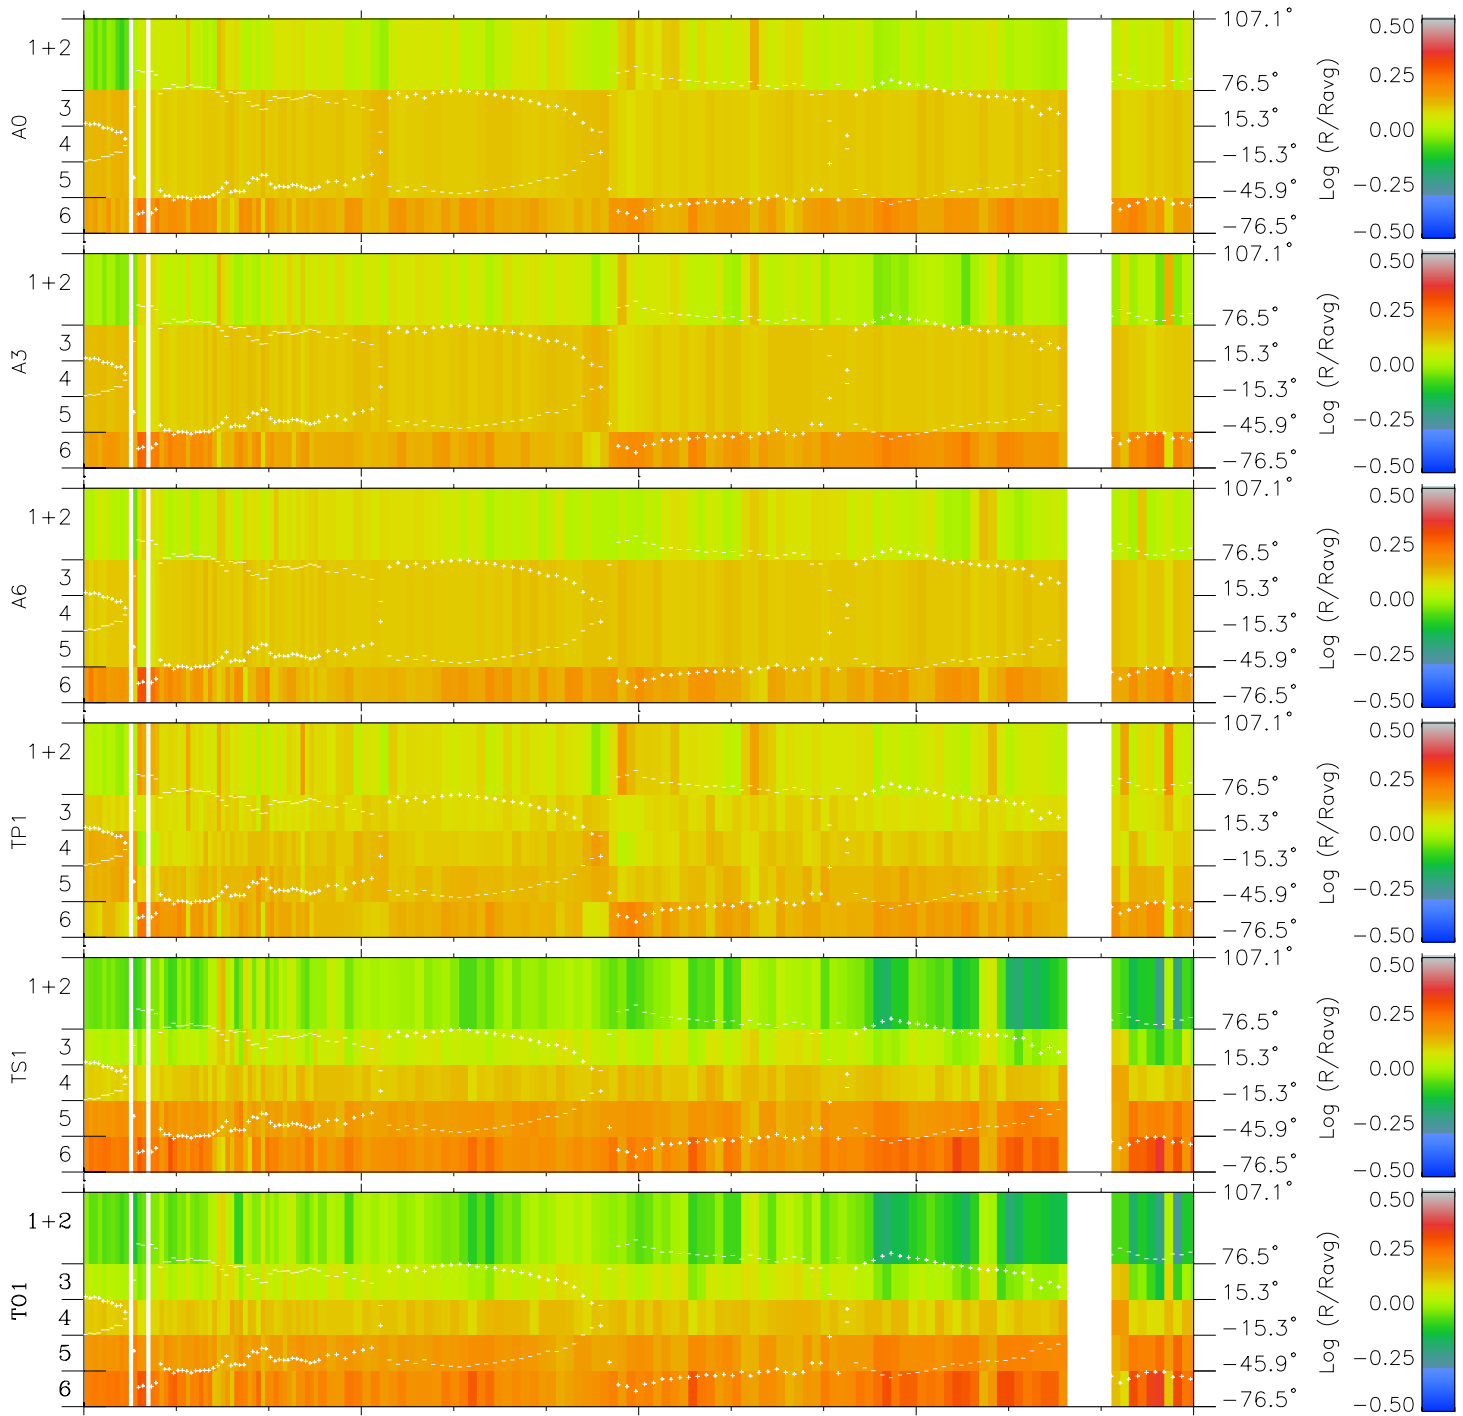

Galileo EPD Real Elevation Anisotropies 97096

Software Version: RTELEV_MEAN V 1.20
 Data Production: 06-03-00
 Plot Production: Sat Sep 15 02:47:12 2001
 Color File: wondr3
 Geofactor File: 1.1

00:00:00 1997-096	96-06	96-12	96-18	00:00:00 1997-097	
+	+	+	+	+	X JSE(R _j)
-16.95	-20.12	-23.05	-25.79	-28.34	Y JSE(R _j)
13.82	13.43	12.89	12.24	11.50	Z JSE(R _j)
-1.04	-1.12	-1.19	-1.25	-1.30	

- ◇ = Jupiter look direction
- = Corotation look direction