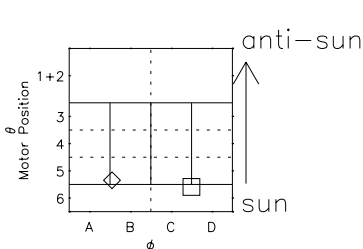

Galileo EPD Real Elevation Anisotropies 97096

Software Version: RTELEV_MEAN V 1.20
 Data Production: 06-03-00
 Plot Production: Sat Sep 15 02:47:12 2001
 Color File: wondr3
 Geofactor File: 1.1

00:00:00 1997-096	96-06	96-12	96-18	00:00:00 1997-097	
+	+	+	+	+	X JSE(R _j)
-16.95	-20.12	-23.05	-25.79	-28.34	Y JSE(R _j)
13.82	13.43	12.89	12.24	11.50	Z JSE(R _j)
-1.04	-1.12	-1.19	-1.25	-1.30	

- ◇ = Jupiter look direction
- = Corotation look direction