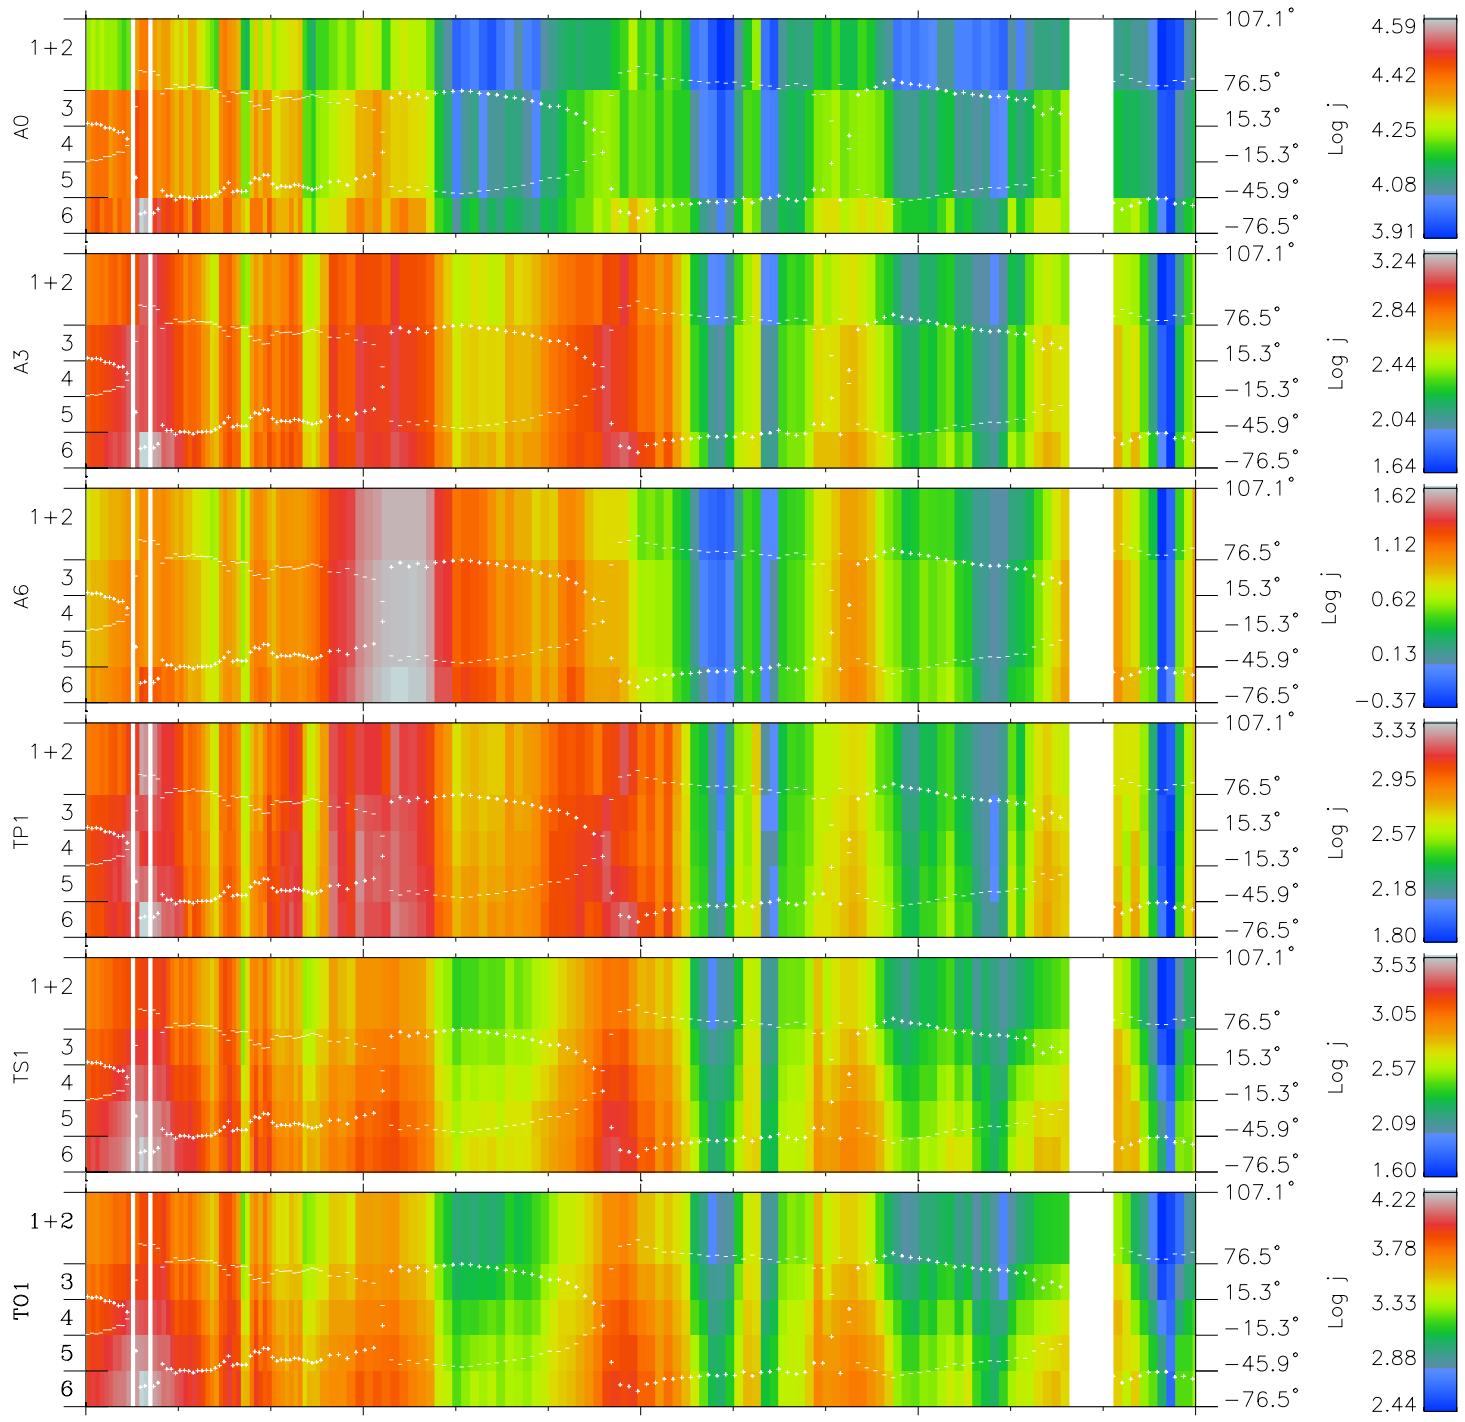

Galileo EPD Real Elevation Anisotropies 97096

Software Version: RTELEV_FLUX V 1.20
 Data Production: 06-03-00
 Plot Production: Sat Sep 15 02:47:25 2001
 Color File: wondr3
 Geofactor File: 1.1

00:00:00 1997-096	96-06	96-12	96-18	00:00:00 1997-097	
+	+	+	+	+	X JSE(R_j)
-16.95	-20.12	-23.05	-25.79	-28.34	Y JSE(R_j)
13.82	13.43	12.89	12.24	11.50	Z JSE(R_j)
-1.04	-1.12	-1.19	-1.25	-1.30	

- ◇ = Jupiter look direction
- = Corotation look direction