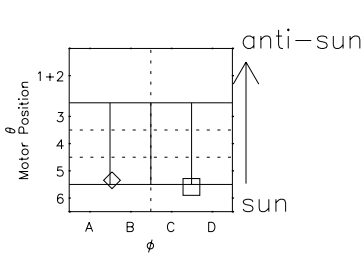

Galileo EPD Real Elevation Anisotropies 97096

Software Version: RTELEV_FLUX V 1.20
 Data Production: 06-03-00
 Plot Production: Sat Sep 15 02:47:25 2001
 Color File: wondr3
 Geofactor File: 1.1

00:00:00 1997-096	96-06	96-12	96-18	00:00:00 1997-097	
+	+	+	+	+	X JSE(R_j)
-16.95	-20.12	-23.05	-25.79	-28.34	Y JSE(R_j)
13.82	13.43	12.89	12.24	11.50	Z JSE(R_j)
-1.04	-1.12	-1.19	-1.25	-1.30	

- ◇ = Jupiter look direction
- = Corotation look direction