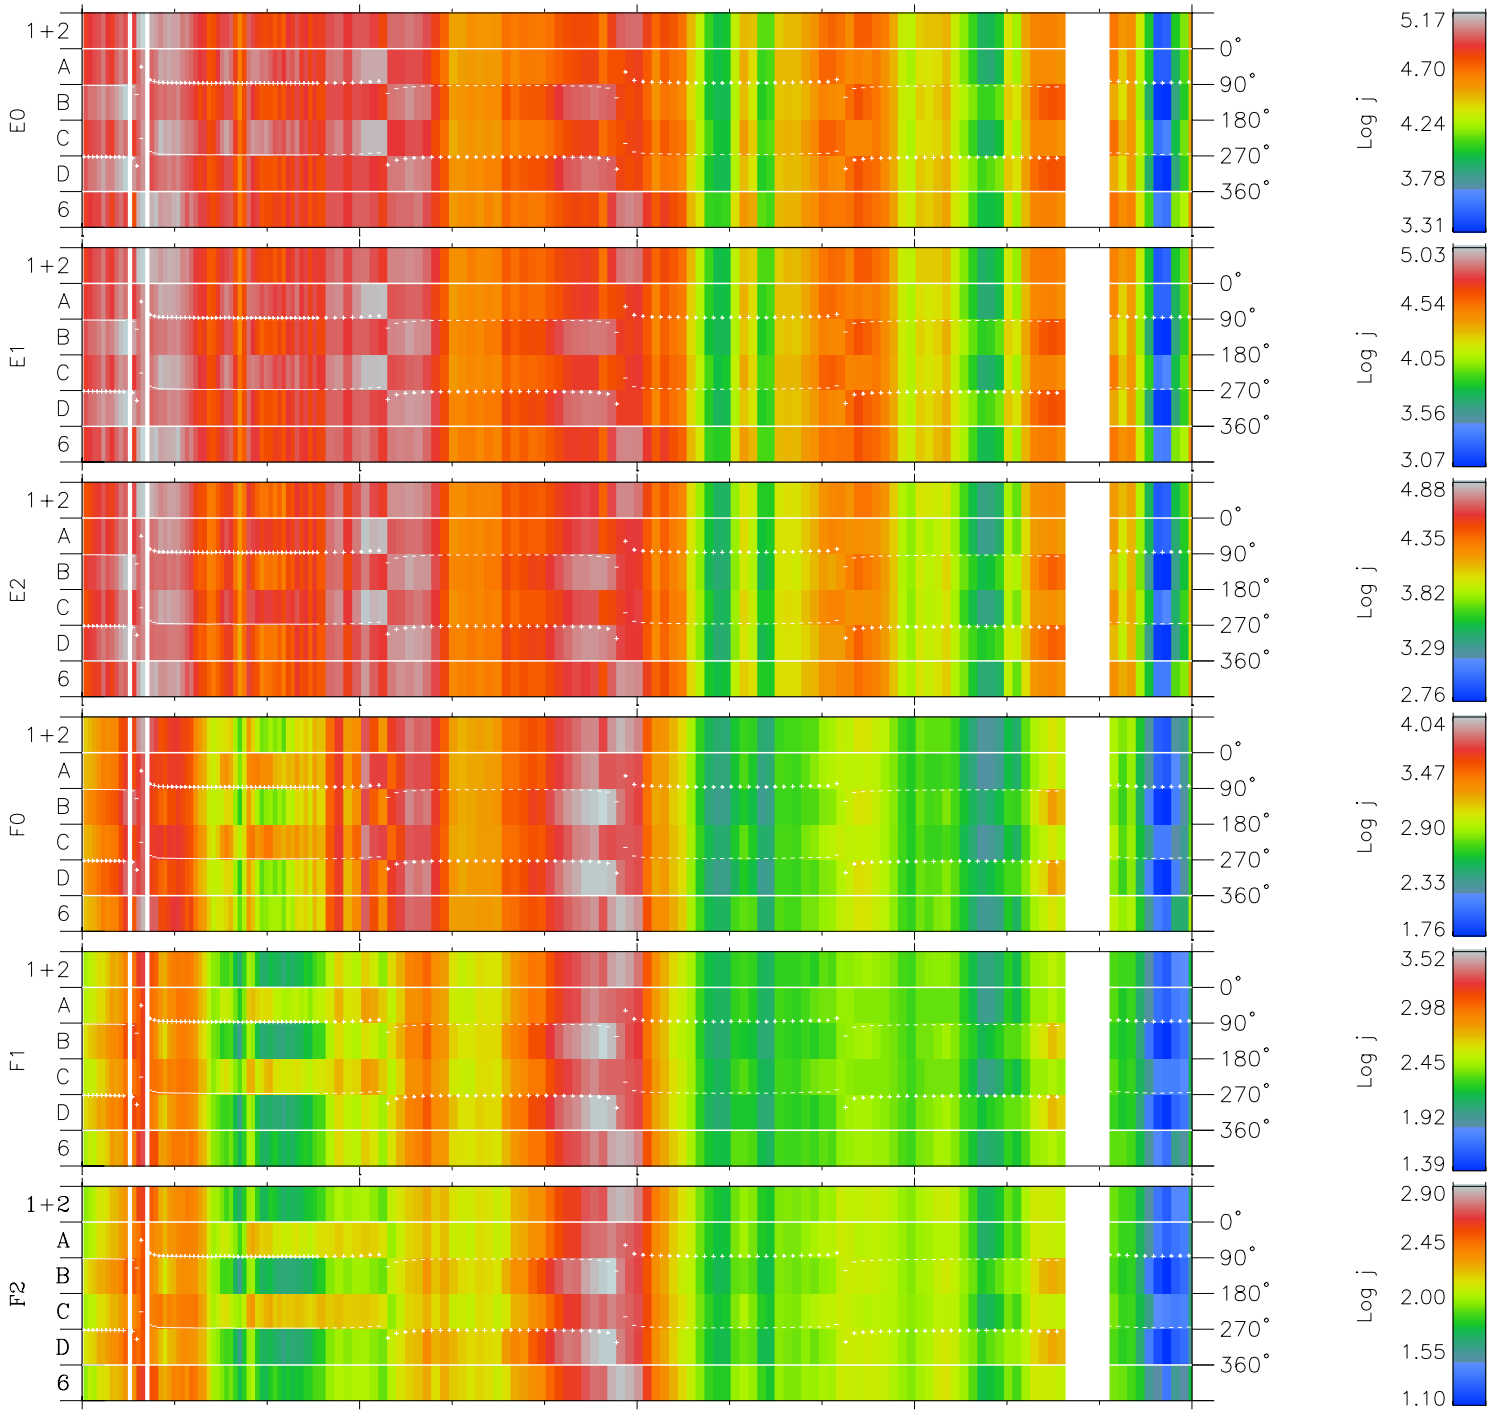

Galileo EPD Real Time Azimuth Anisotropies 97096

Software Version: RTAZIM_FLUX V 1.20
 Data Production: 06-03-00
 Plot Production: Sat Sep 15 02:48:12 2001
 Color File: wondr3
 Geofactor File: 1.1

00:00:00 1997-096	96-06	96-12	96-18	00:00:00 1997-097	
+	+	+	+	+	X JSE(R _j)
-16.95	-20.12	-23.05	-25.79	-28.34	Y JSE(R _j)
13.82	13.43	12.89	12.24	11.50	Z JSE(R _j)
-1.04	-1.12	-1.19	-1.25	-1.30	

◇ = Jupiter look direction
 □ = Corotation look direction