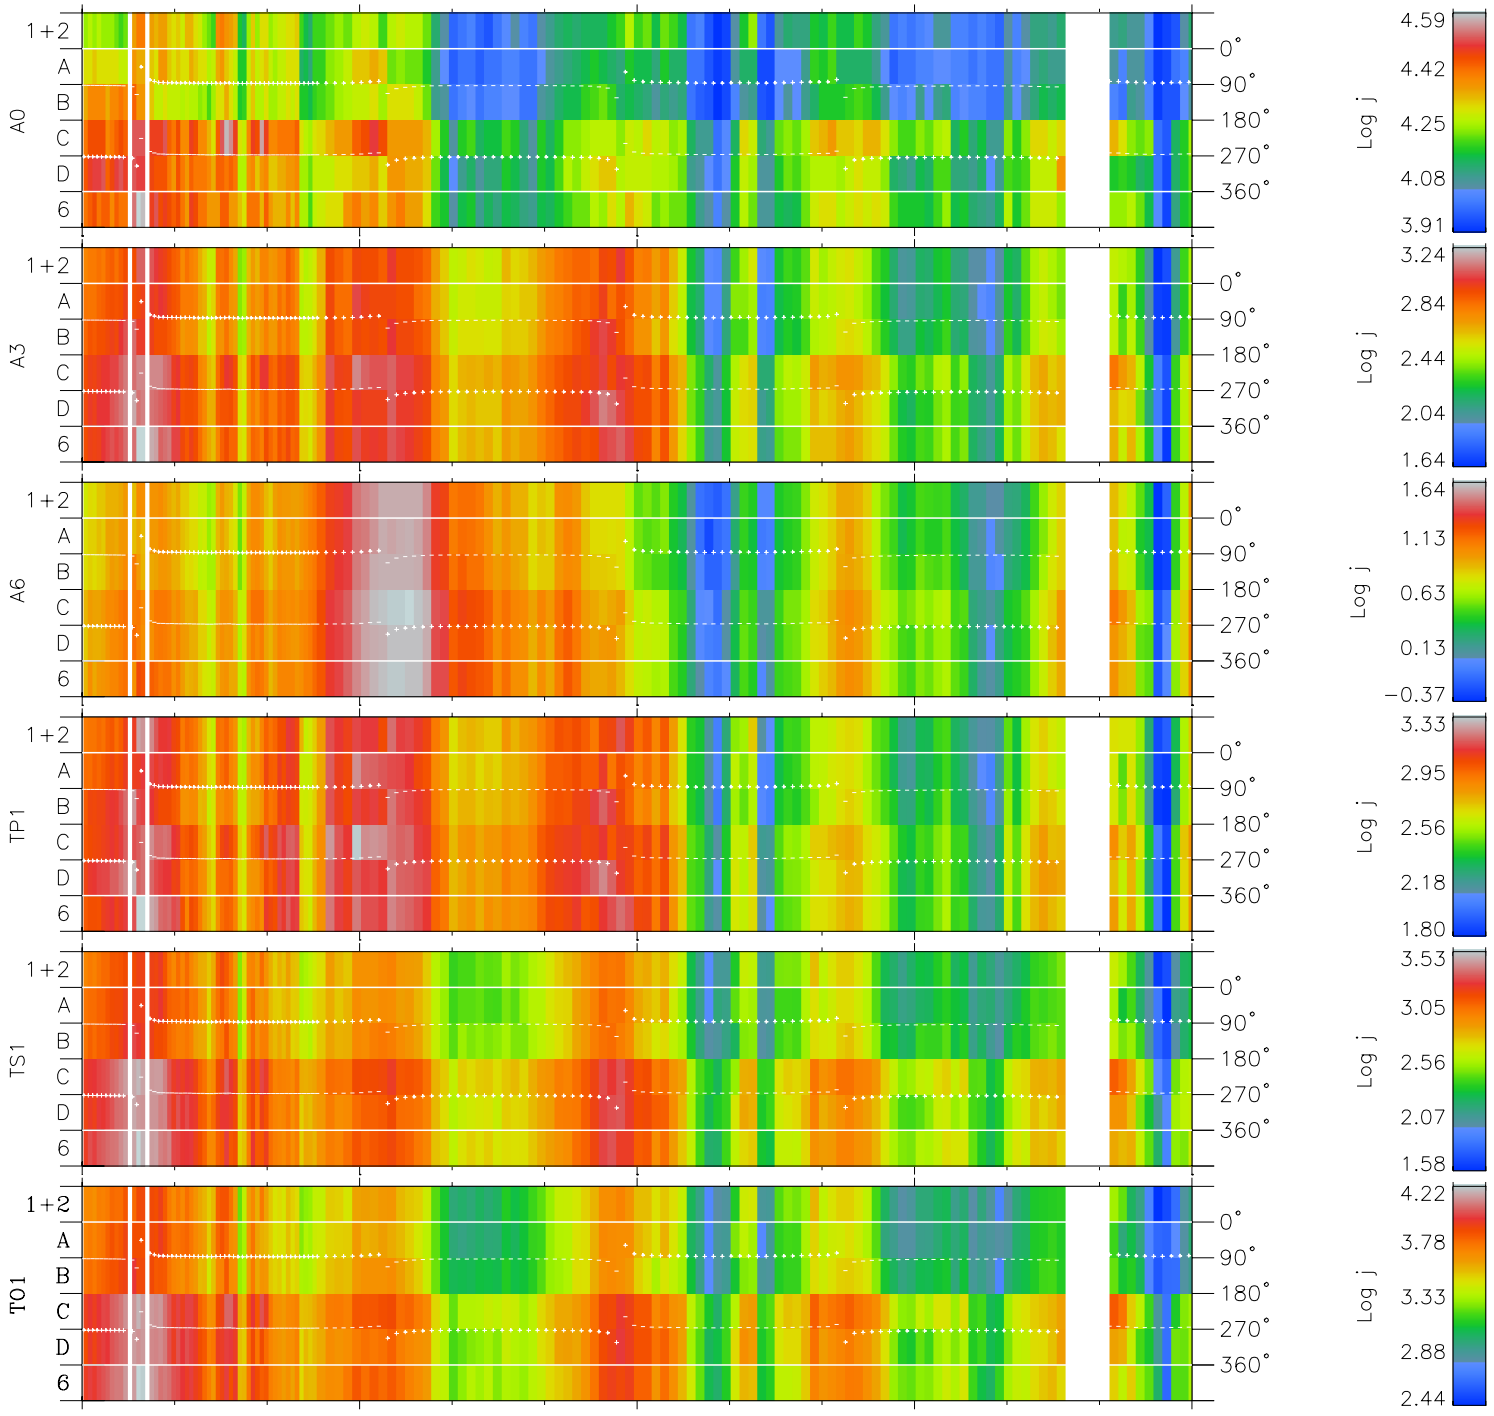

Galileo EPD Real Time Azimuth Anisotropies 97096

Software Version: RTAZIM_FLUX V 1.20
 Data Production: 06-03-00
 Plot Production: Sat Sep 15 02:48:06 2001
 Color File: wondr3
 Geofactor File: 1.1

00:00:00 1997-096	96-06	96-12	96-18	00:00:00 1997-097	
+	+	+	+	+	X JSE(R _j)
-16.95	-20.12	-23.05	-25.79	-28.34	Y JSE(R _j)
13.82	13.43	12.89	12.24	11.50	Z JSE(R _j)
-1.04	-1.12	-1.19	-1.25	-1.30	

◇ = Jupiter look direction
 □ = Corotation look direction