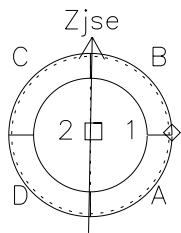

# Galileo EPD Real-Time Six-Sector 97095

Software Version: RTLINE\_R6 V 1.20  
Data Production: 06-03-00  
Plot Production: Sat Sep 15 02:40:01 2001

◇ = Jupiter look direction  
□ = Corotation look direction