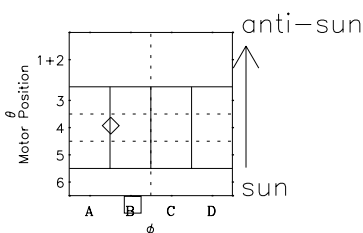

# Galileo EPD Real-Time Six-Sector 97095

Software Version: RTLINE\_R6 V 1.20  
Data Production: 06-03-00  
Plot Production: Sat Sep 15 02:40:01 2001

◇ = Jupiter look direction  
□ = Corotation look direction