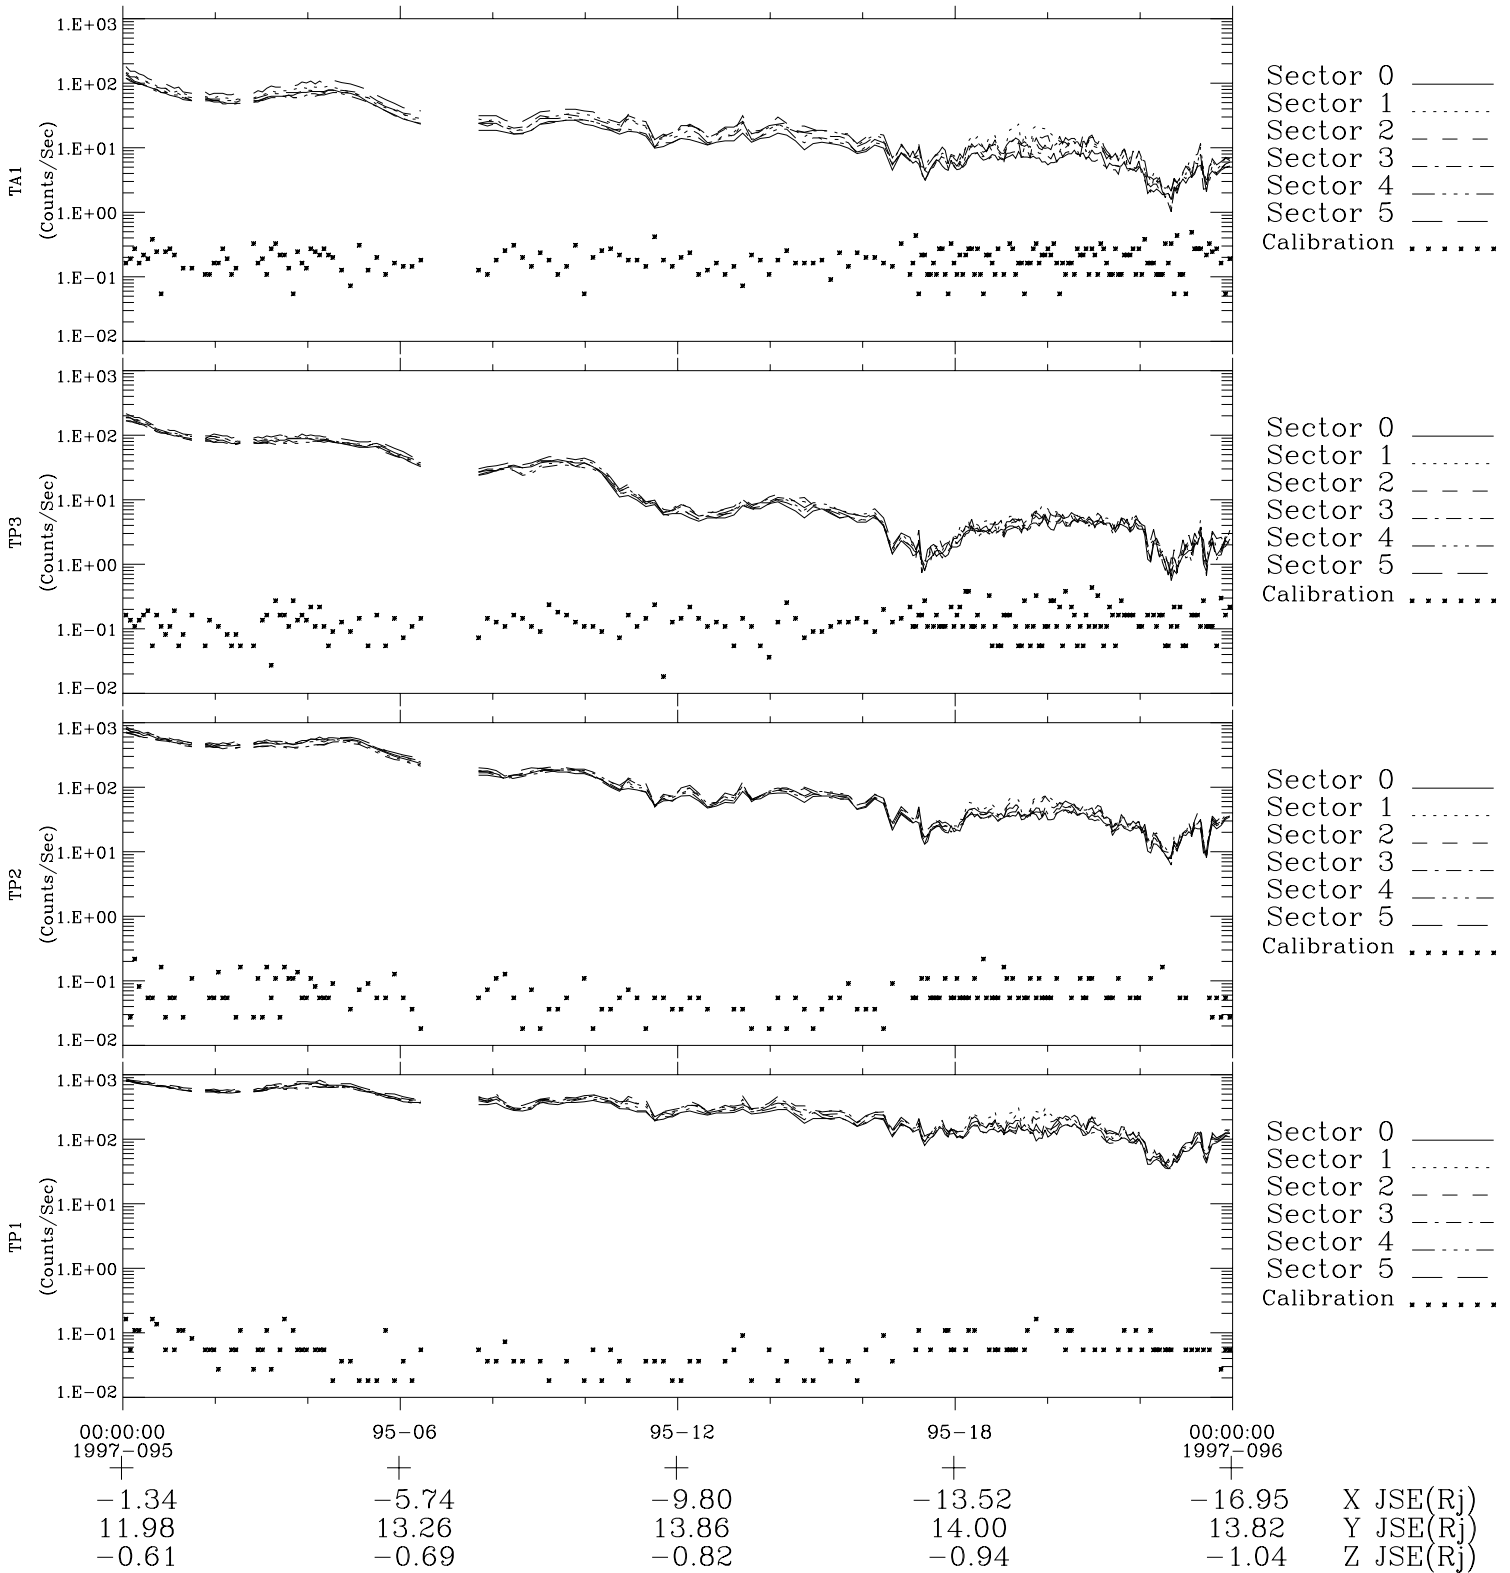

# Galileo EPD Real-Time Six-Sector 97095

Software Version: RTLINE\_R6 V 1.20  
Data Production: 06-03-00  
Plot Production: Sat Sep 15 02:40:01 2001

◇ = Jupiter look direction  
□ = Corotation look direction