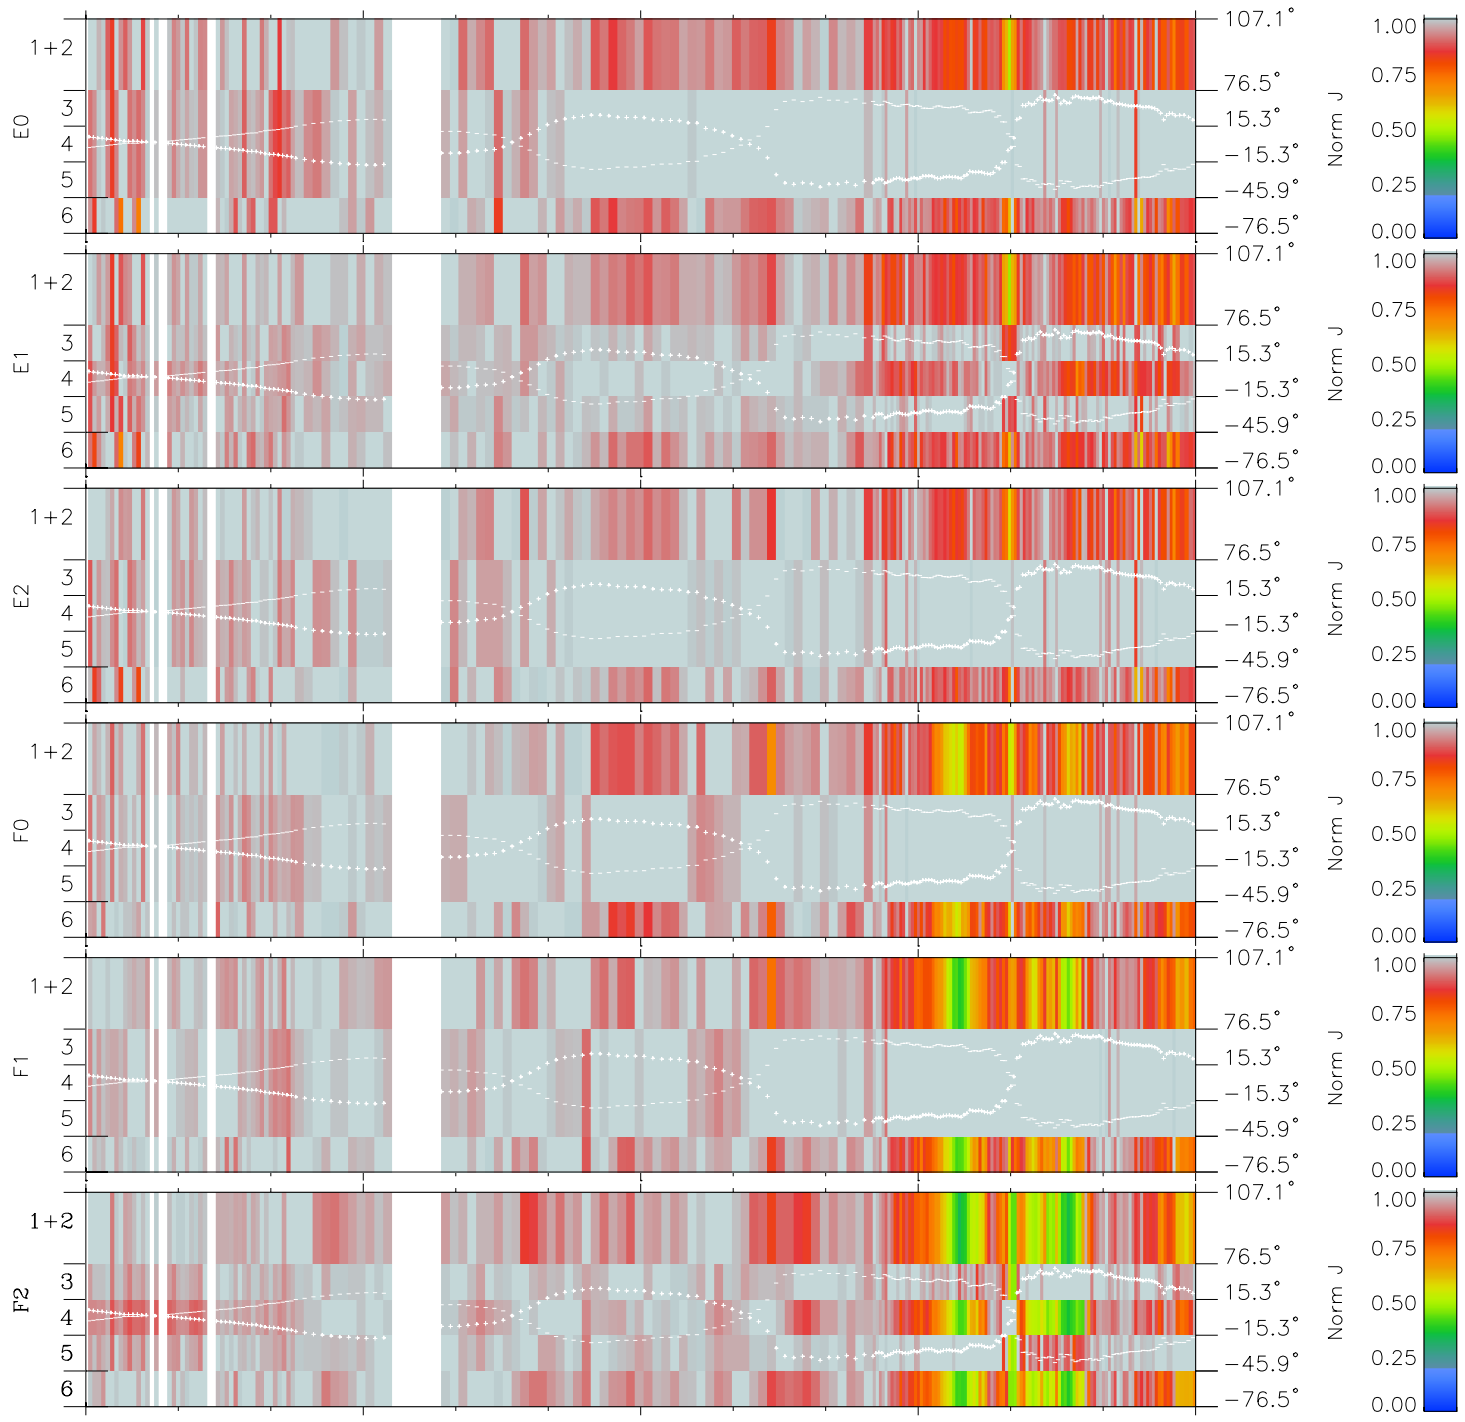

Galileo EPD Real Elevation Anisotropies 97095

Software Version: RTELEV_NORM V 1.20
 Data Production: 06-03-00
 Plot Production: Sat Sep 15 02:38:54 2001
 Color File: wondr3
 Geofactor File: 1.1

00:00:00 1997-095	95-06	95-12	95-18	00:00:00 1997-096	
+	+	+	+	+	X JSE(R _j)
-1.34	-5.74	-9.80	-13.52	-16.95	Y JSE(R _j)
11.98	13.26	13.86	14.00	13.82	Z JSE(R _j)
-0.61	-0.69	-0.82	-0.94	-1.04	

- ◇ = Jupiter look direction
- = Corotation look direction