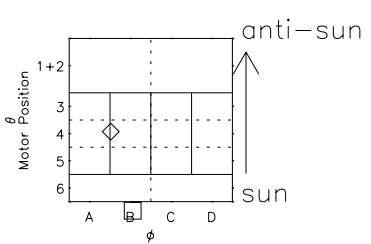

Galileo EPD Real Elevation Anisotropies 97095

Software Version: RTELEV_NORM V 1.20
 Data Production: 06-03-00
 Plot Production: Sat Sep 15 02:38:54 2001
 Color File: wondr3
 Geofactor File: 1.1

00:00:00 1997-095	95-06	95-12	95-18	00:00:00 1997-096	
+	+	+	+	+	X JSE(R _j)
-1.34	-5.74	-9.80	-13.52	-16.95	Y JSE(R _j)
11.98	13.26	13.86	14.00	13.82	Z JSE(R _j)
-0.61	-0.69	-0.82	-0.94	-1.04	

- ◇ = Jupiter look direction
- = Corotation look direction