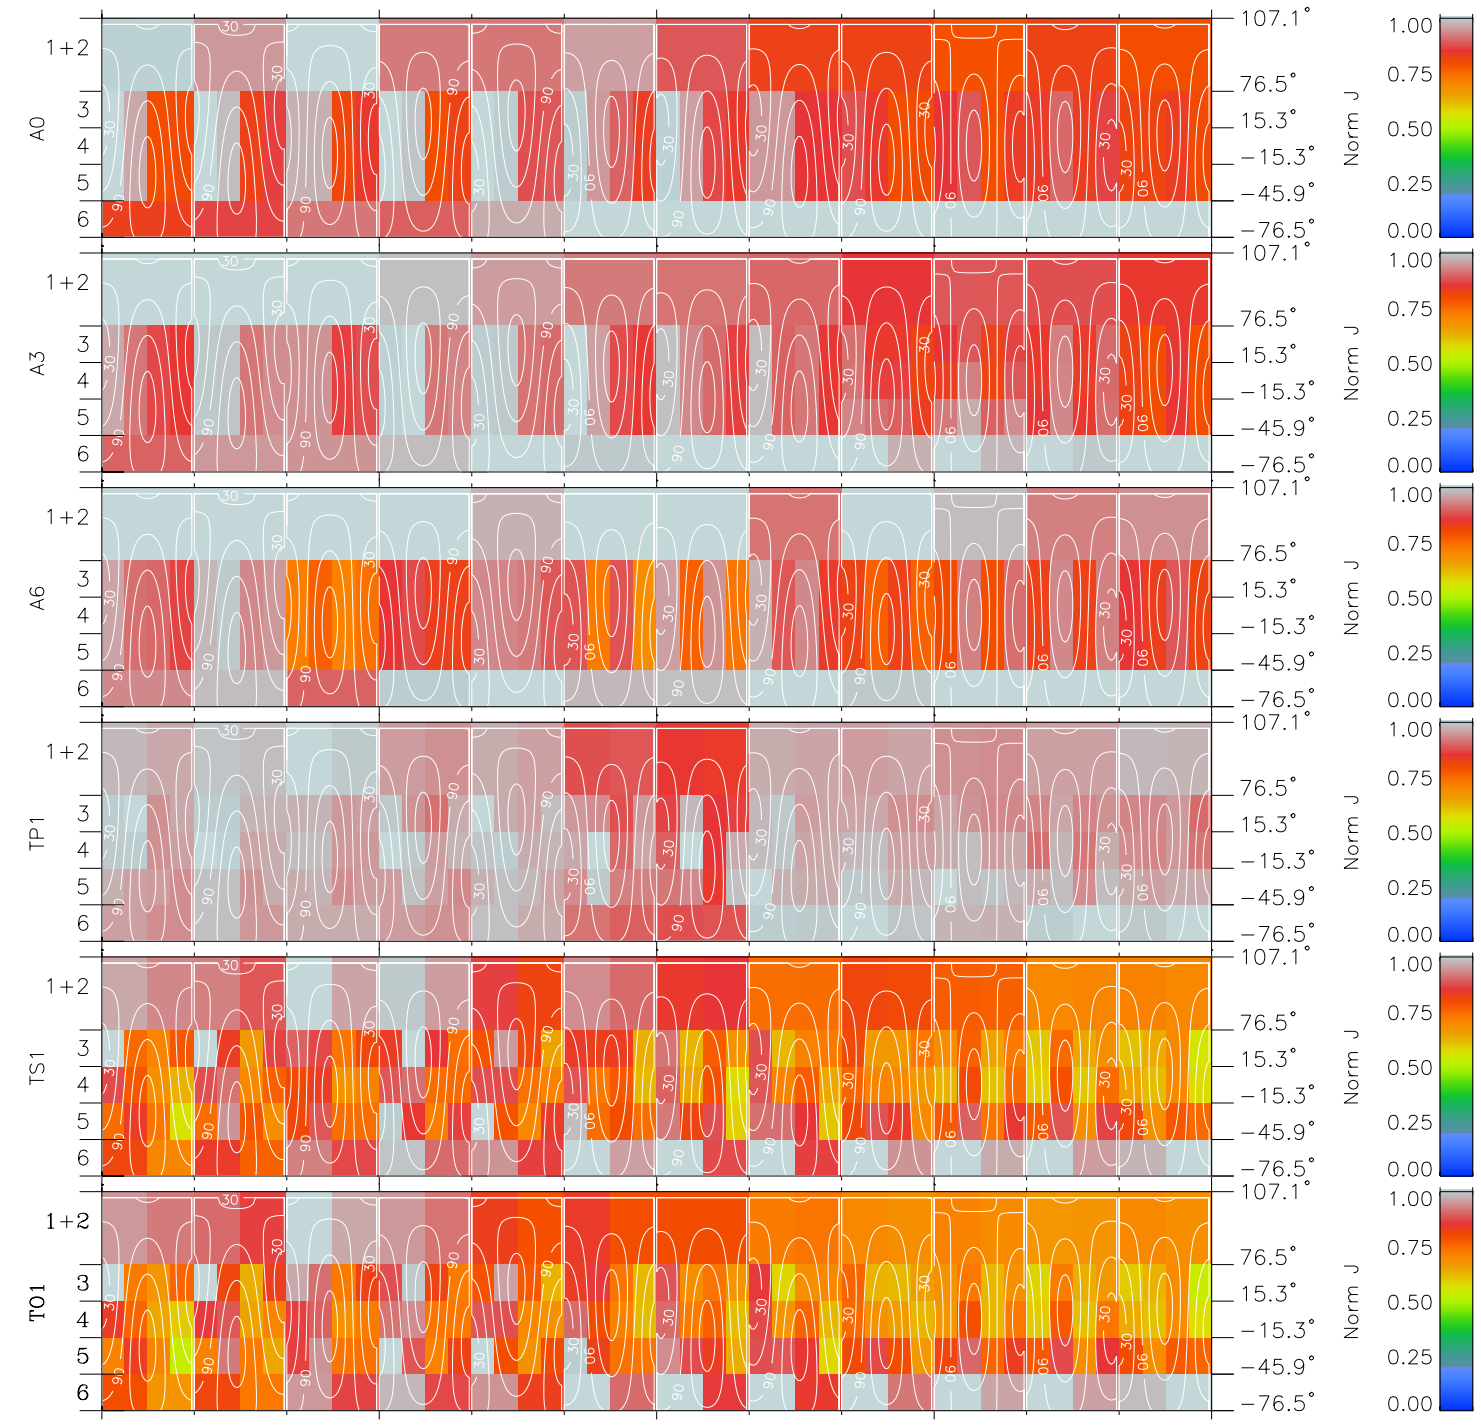

Galileo EPD Real Time All-Sky Anisotropies 97094

Software Version: RTSKY_NORM V 1.20
 Data Production: 06-03-00
 Plot Production: Sat Sep 15 02:28:45 2001
 Color File: wondr3
 Geofactor File: 1.1

00:00:00 1997-094	94-06	94-12	94-18	00:00:00 1997-095	
+	+	+	+	+	X JSE(R _j)
10.50	9.63	7.10	3.14	-1.34	Y JSE(R _j)
-4.39	0.78	5.76	9.59	11.98	Z JSE(R _j)
0.26	-0.00	-0.26	-0.47	-0.61	

- ◇ = Jupiter look direction
- = Corotation look direction