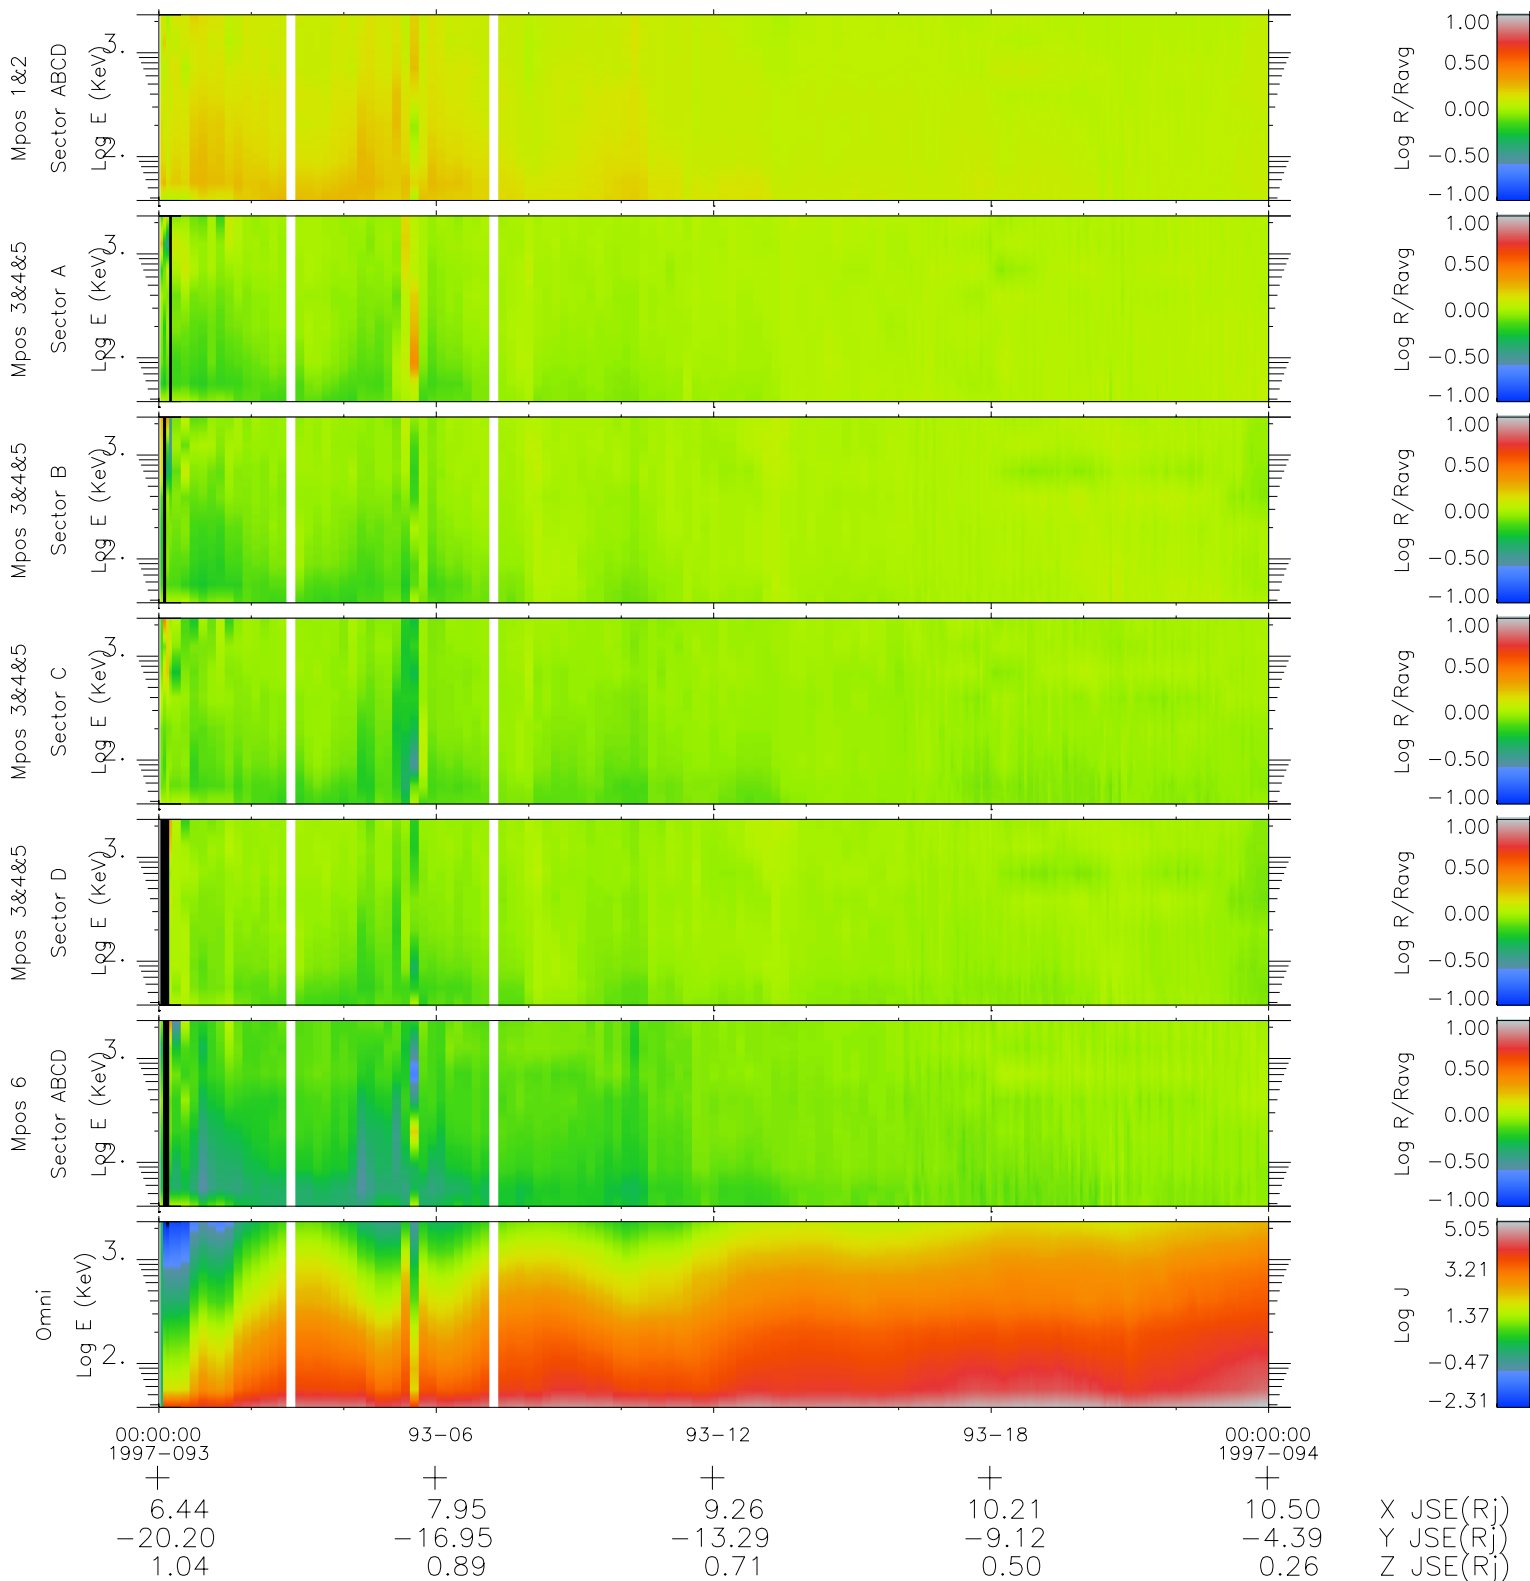

# Galileo EPD Real Time R6 Ions Spectra 97093

Software Version: RTSPEC\_R6 V 1.20  
 Data Production: 06-03-00  
 Plot Production: Sat Sep 15 02:18:13 2001  
 Color File: wondr3  
 Geofactor File: 1.1

- ◇ = Jupiter look direction
- = Corotation look direction