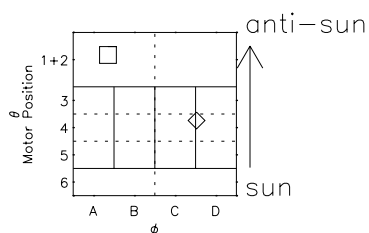

# Galileo EPD Real Time R6 Ions Spectra 97093

Software Version: RTSPEC\_R6 V 1.20  
 Data Production: 06-03-00  
 Plot Production: Sat Sep 15 02:18:13 2001  
 Color File: wondr3  
 Geofactor File: 1.1

- ◇ = Jupiter look direction
- = Corotation look direction