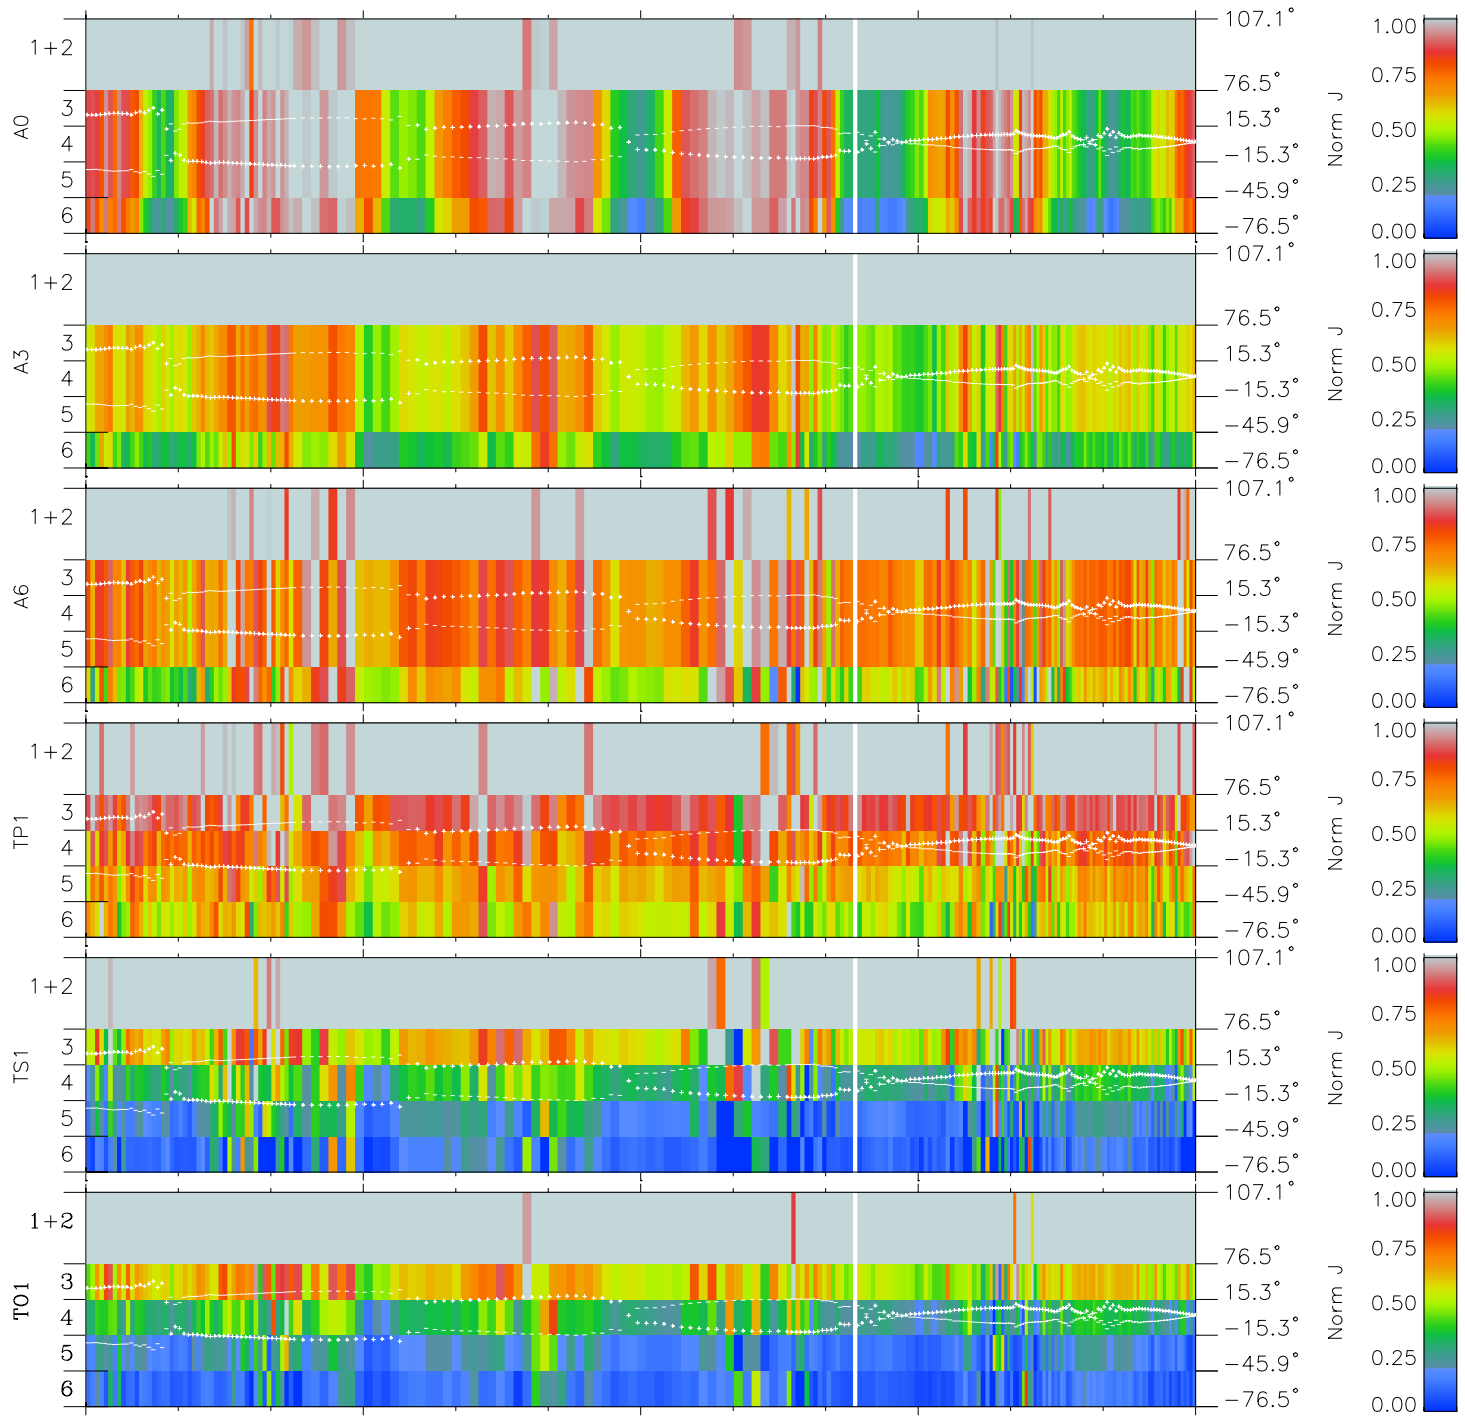

Galileo EPD Real Elevation Anisotropies 97092

Software Version: RTELEV_NORM V 1.20
 Data Production: 06-03-00
 Plot Production: Sat Sep 15 02:10:44 2001
 Color File: wondr3
 Geofactor File: 1.1

00:00:00 1997-092	92-06	92-12	92-18	00:00:00 1997-093	
+	+	+	+	+	X JSE(R _j)
-0.27	1.45	3.15	4.83	6.44	Y JSE(R _j)
-30.31	-28.13	-25.74	-23.11	-20.20	Z JSE(R _j)
1.53	1.42	1.31	1.18	1.04	

- ◇ = Jupiter look direction
- = Corotation look direction