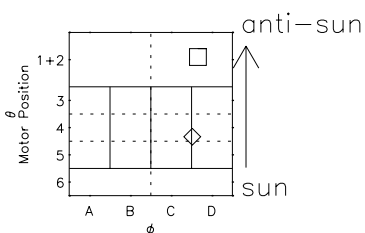

Galileo EPD Real Elevation Anisotropies 97092

Software Version: RTELEV_NORM V 1.20
 Data Production: 06-03-00
 Plot Production: Sat Sep 15 02:10:44 2001
 Color File: wondr3
 Geofactor File: 1.1

00:00:00 1997-092	92-06	92-12	92-18	00:00:00 1997-093	
+	+	+	+	+	X JSE(R _j)
-0.27	1.45	3.15	4.83	6.44	Y JSE(R _j)
-30.31	-28.13	-25.74	-23.11	-20.20	Z JSE(R _j)
1.53	1.42	1.31	1.18	1.04	

- ◇ = Jupiter look direction
- = Corotation look direction