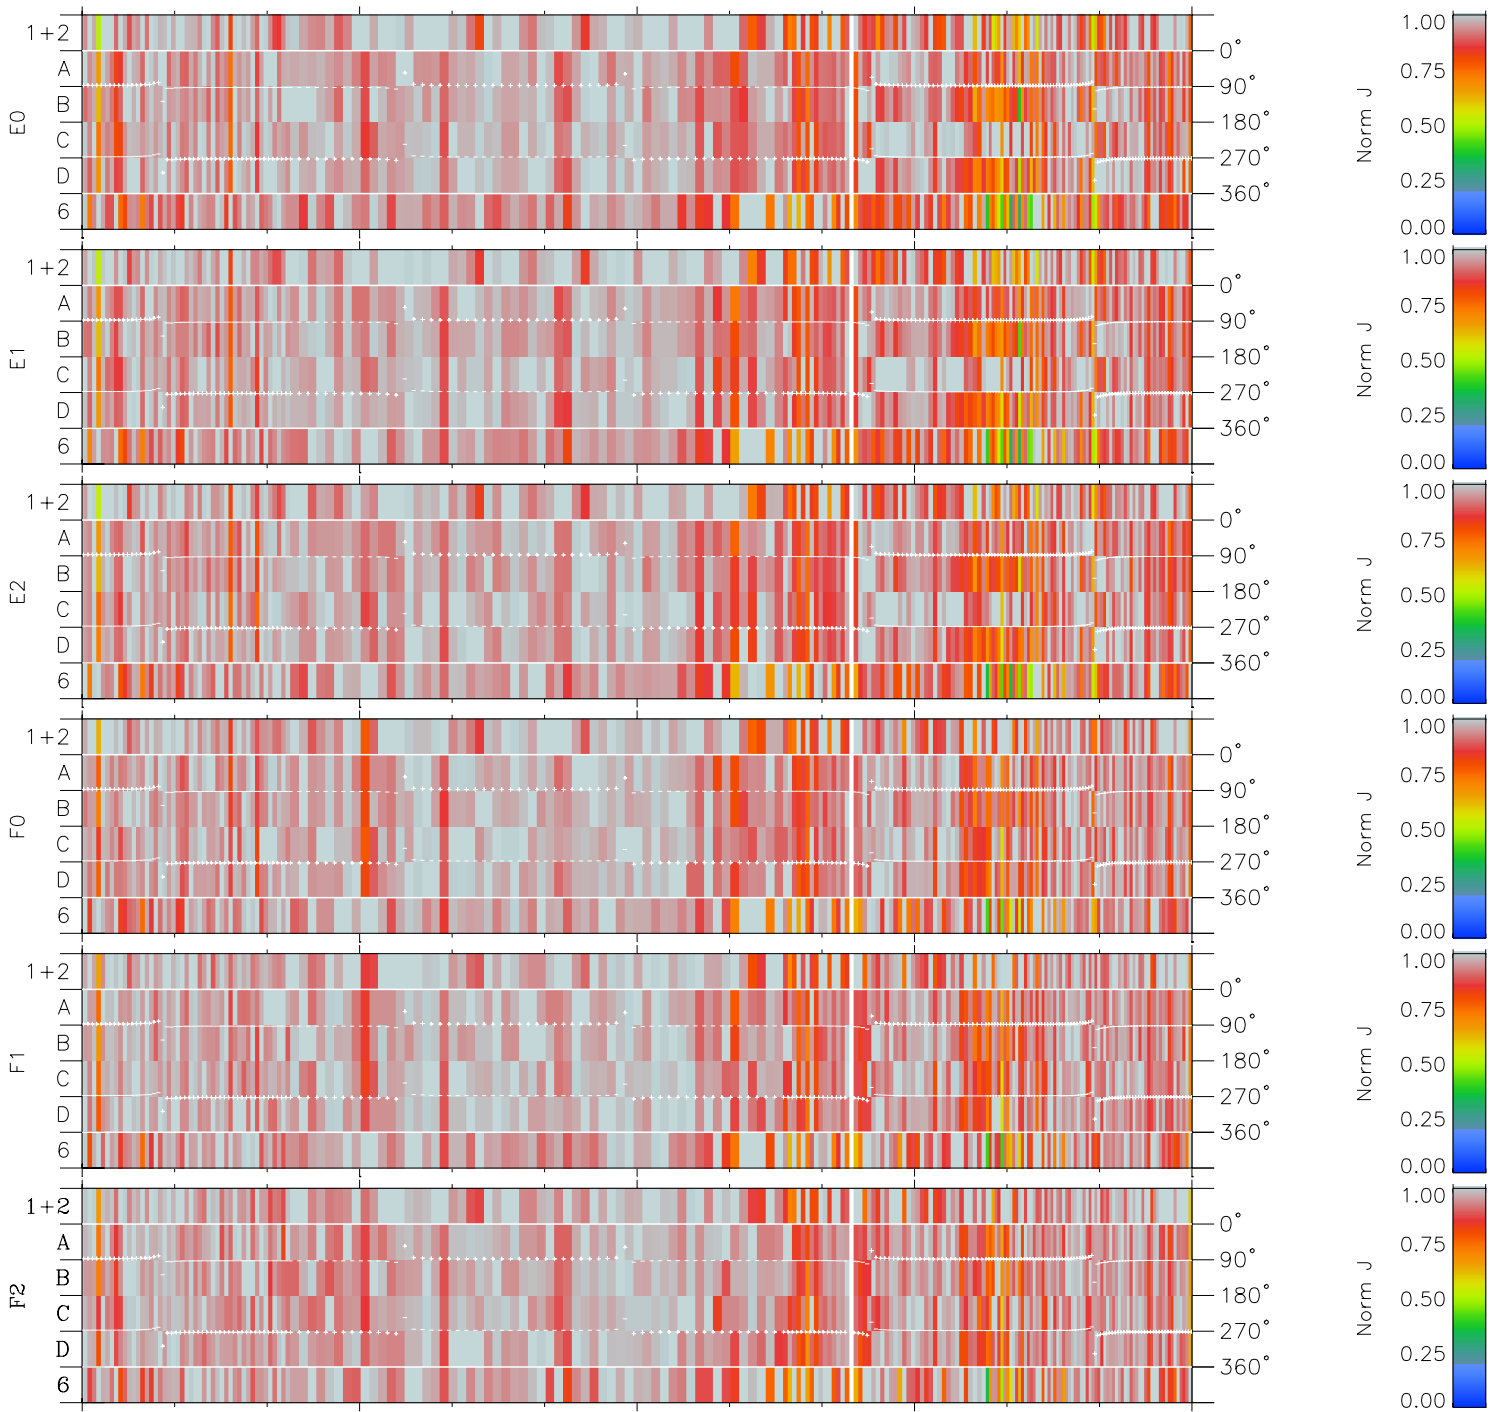

Galileo EPD Real Time Azimuth Anisotropies 97092

Software Version: RTAZIM_NORM V 1.20
 Data Production: 06-03-00
 Plot Production: Sat Sep 15 02:11:44 2001
 Color File: wondr3
 Geofactor File: 1.1

00:00:00 1997-092	92-06	92-12	92-18	00:00:00 1997-093	
+	+	+	+	+	X JSE(R _j)
-0.27	1.45	3.15	4.83	6.44	Y JSE(R _j)
-30.31	-28.13	-25.74	-23.11	-20.20	Z JSE(R _j)
1.53	1.42	1.31	1.18	1.04	

- ◇ = Jupiter look direction
- = Corotation look direction