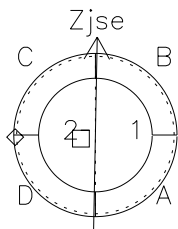

Galileo EPD Real Time Azimuth Anisotropies 97092

Software Version: RTAZIM_NORM V 1.20
 Data Production: 06-03-00
 Plot Production: Sat Sep 15 02:11:44 2001
 Color File: wondr3
 Geofactor File: 1.1

00:00:00 1997-092	92-06	92-12	92-18	00:00:00 1997-093	
+	+	+	+	+	X JSE(R _j)
-0.27	1.45	3.15	4.83	6.44	Y JSE(R _j)
-30.31	-28.13	-25.74	-23.11	-20.20	Z JSE(R _j)
1.53	1.42	1.31	1.18	1.04	

- ◇ = Jupiter look direction
- = Corotation look direction