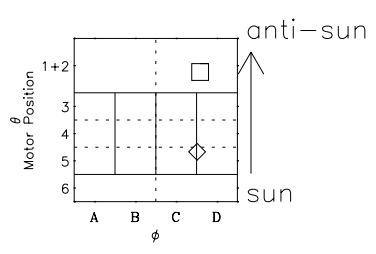

Galileo EPD Real Time Omni Spectrum 97091

Software Version: RTSPEC_OMNI V 1.20
 Data Production: 06-03-00
 Plot Production: Sat Sep 15 01:59:08 2001
 Color File: wondr3
 Geofactor File: 1.1

◇ = Jupiter look direction
 □ = Corotation look direction