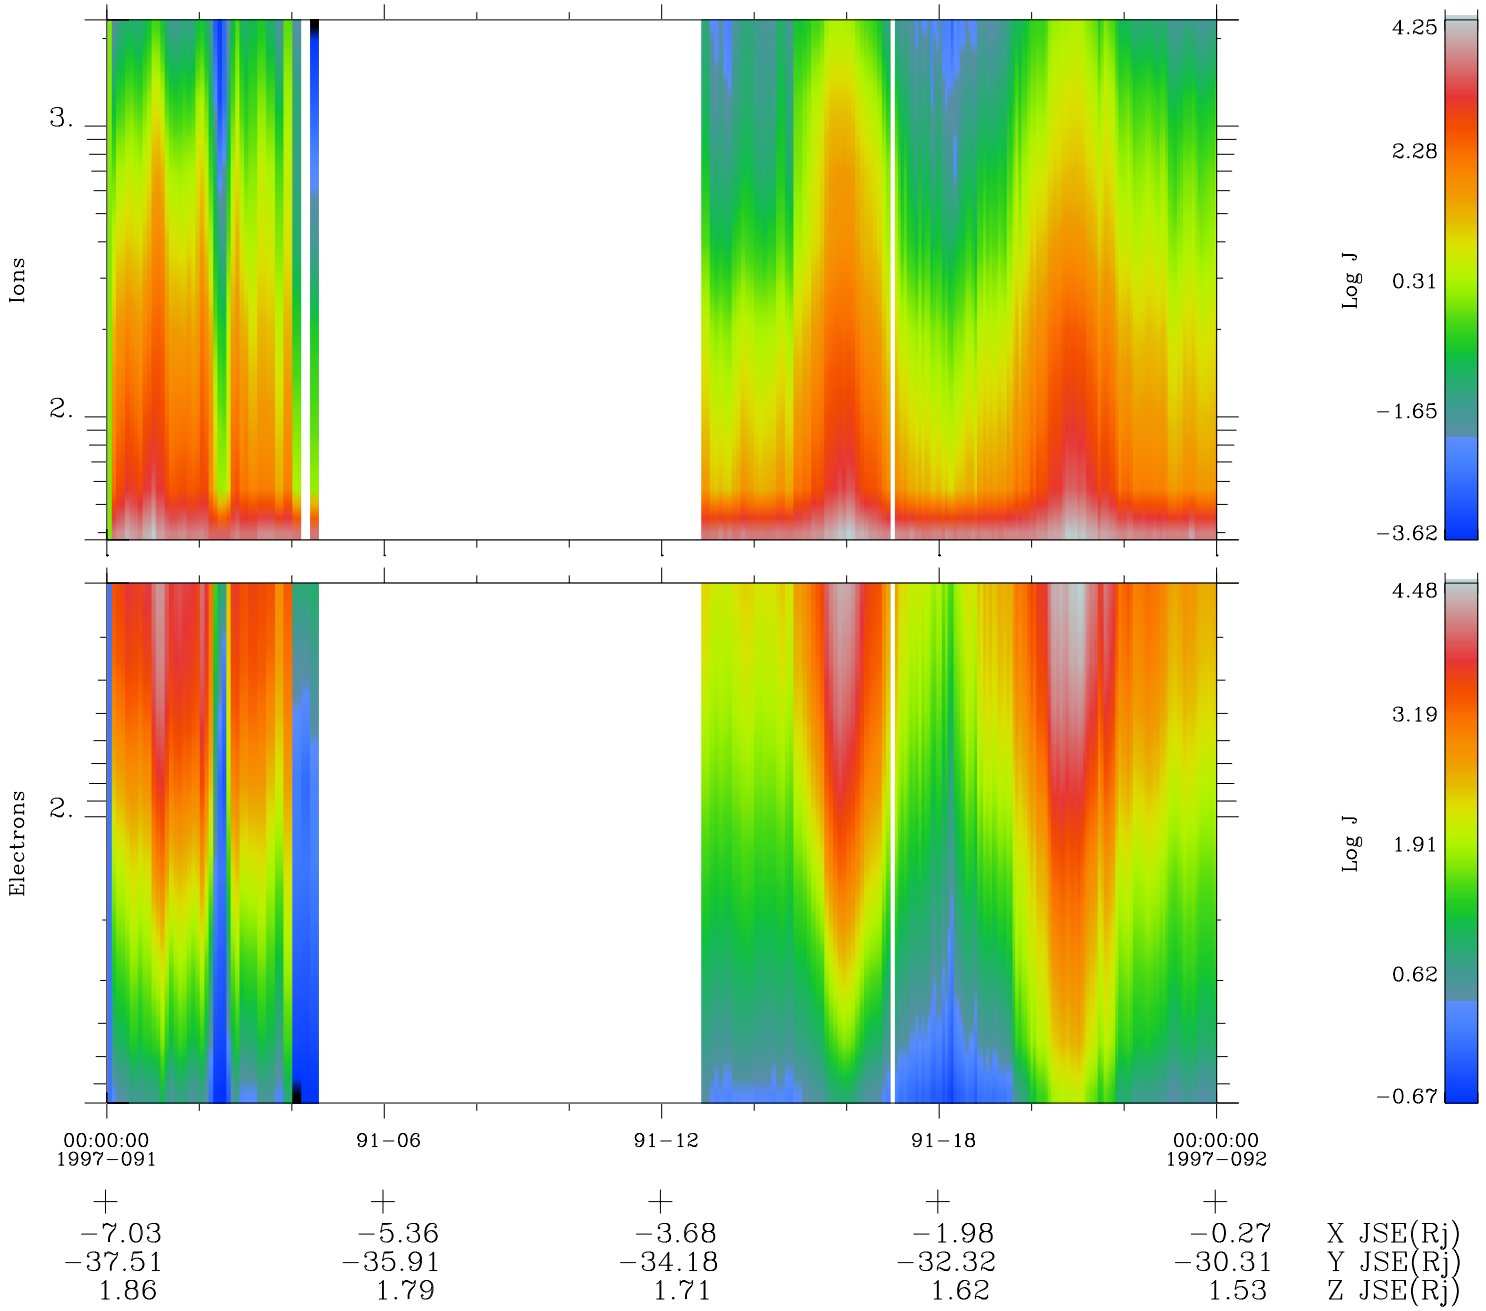

Galileo EPD Real Time Omni Spectrum 97091

Software Version: RTSPEC_OMNI V 1.20
 Data Production: 06-03-00
 Plot Production: Sat Sep 15 01:59:08 2001
 Color File: wondr3
 Geofactor File: 1.1

◇ = Jupiter look direction
 □ = Corotation look direction