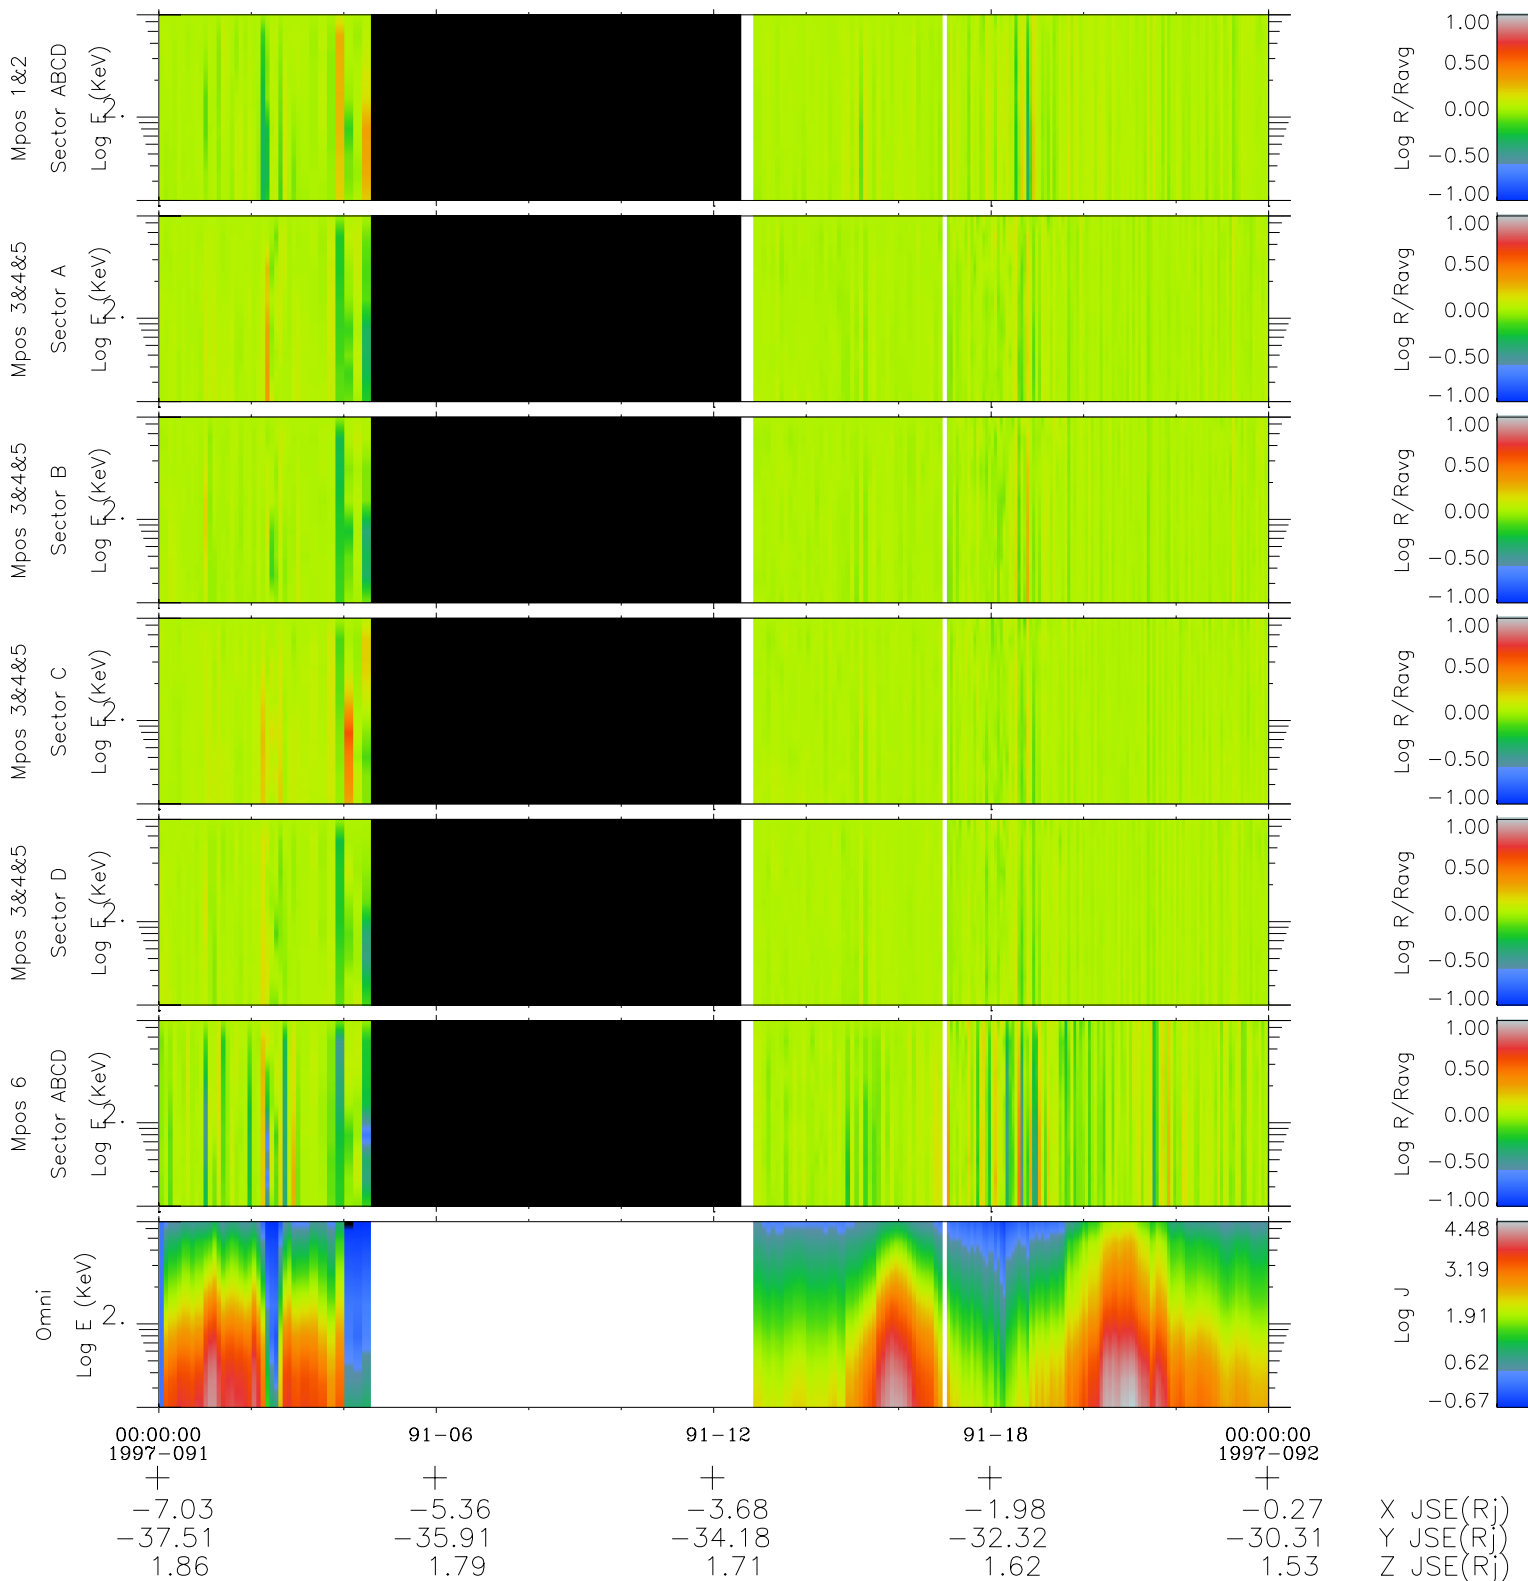

# Galileo EPD Real Time R6 Electrons Spectra 97091

Software Version: RTSPEC\_R6 V 1.20  
 Data Production: 06-03-00  
 Plot Production: Sat Sep 15 01:58:59 2001  
 Color File: wondr3  
 Geofactor File: 1.1

- ◇ = Jupiter look direction
- = Corotation look direction