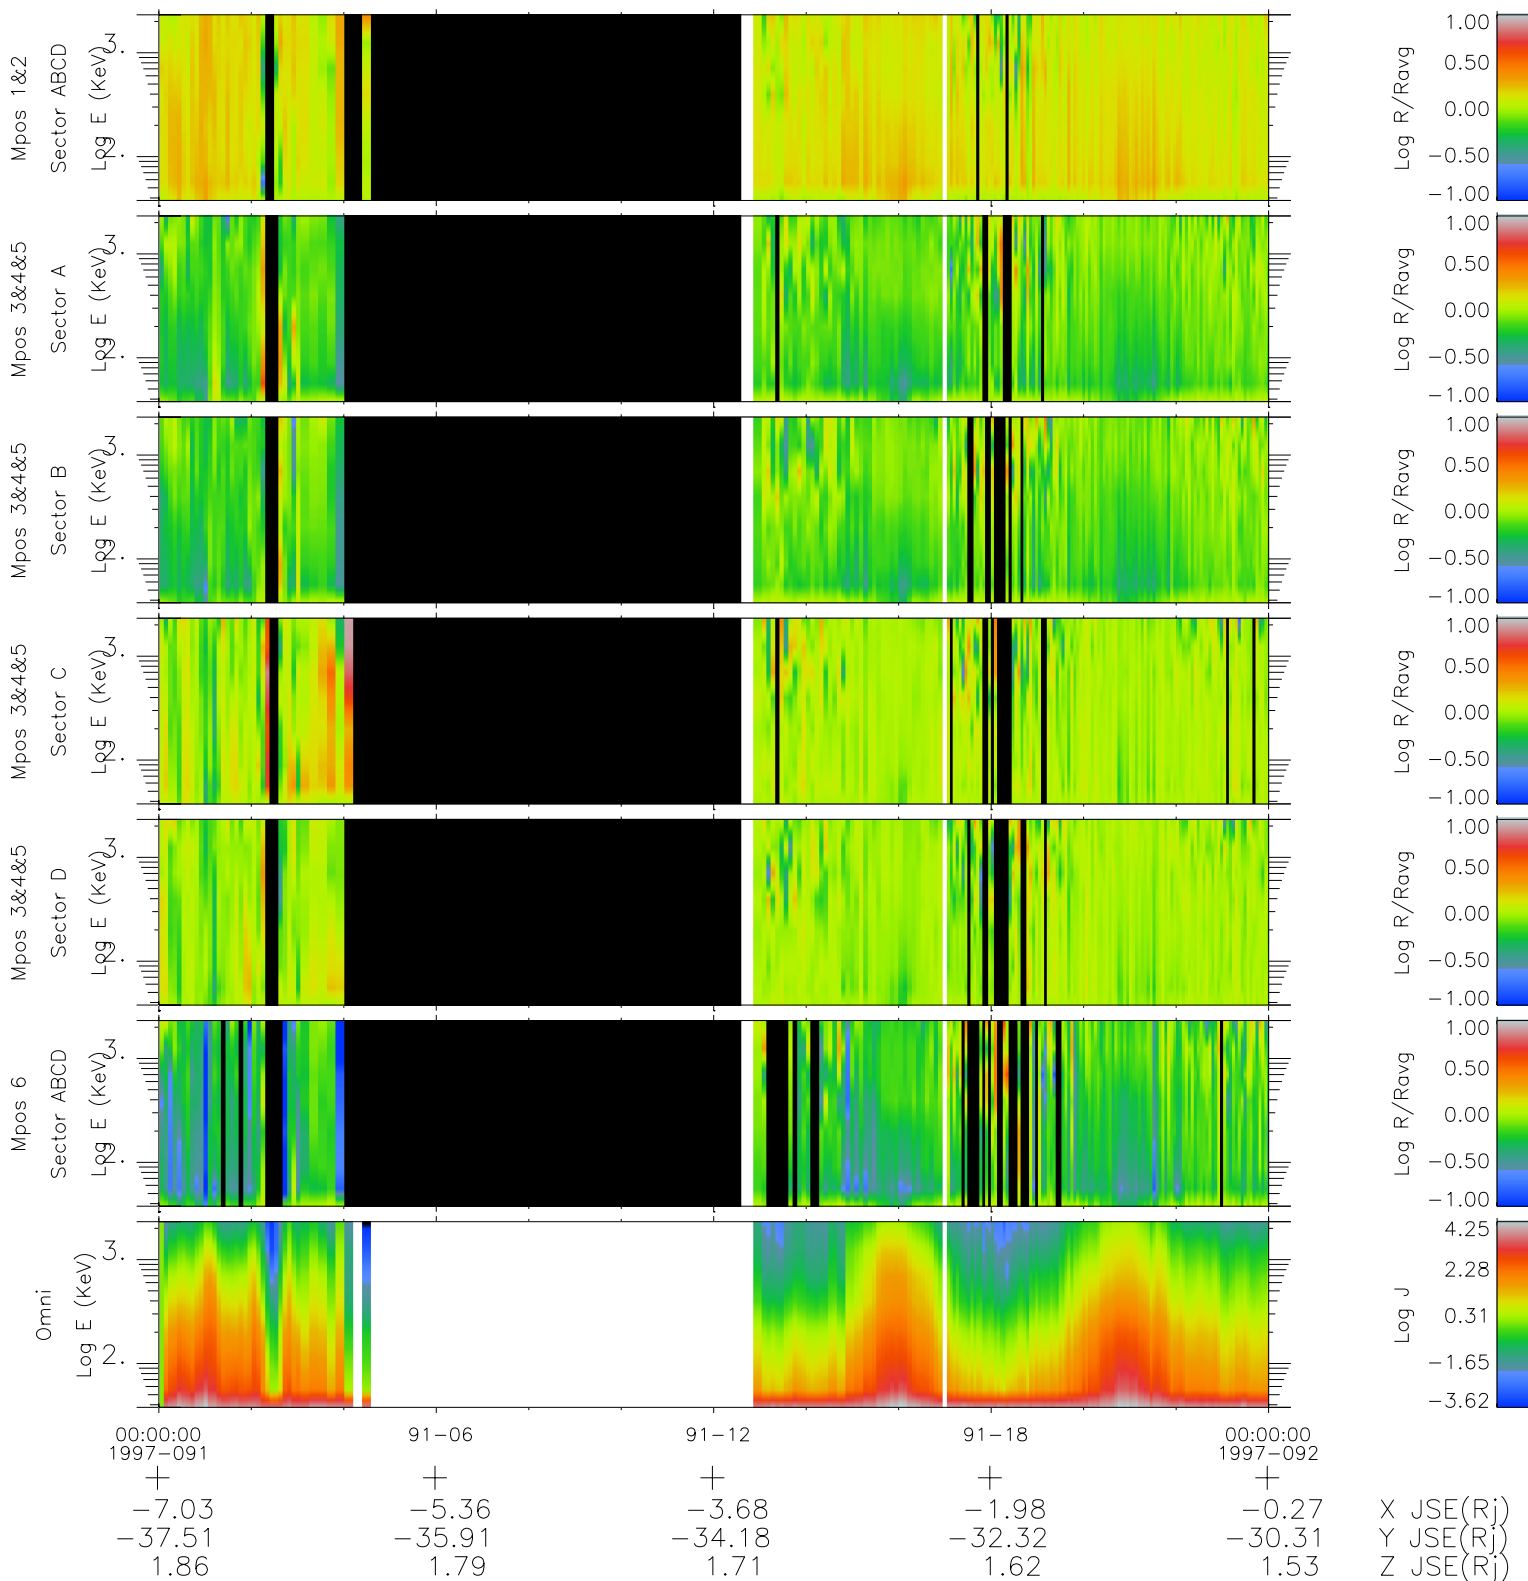

Galileo EPD Real Time R6 Ions Spectra 97091

Software Version: RTSPEC_R6 V 1.20
 Data Production: 06-03-00
 Plot Production: Sat Sep 15 01:58:48 2001
 Color File: wondr3
 Geofactor File: 1.1

◇ = Jupiter look direction
 □ = Corotation look direction