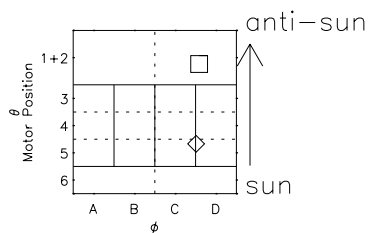

Galileo EPD Real Time R6 Ions Spectra 97091

Software Version: RTSPEC_R6 V 1.20
 Data Production: 06-03-00
 Plot Production: Sat Sep 15 01:58:48 2001
 Color File: wondr3
 Geofactor File: 1.1

◇ = Jupiter look direction
 □ = Corotation look direction