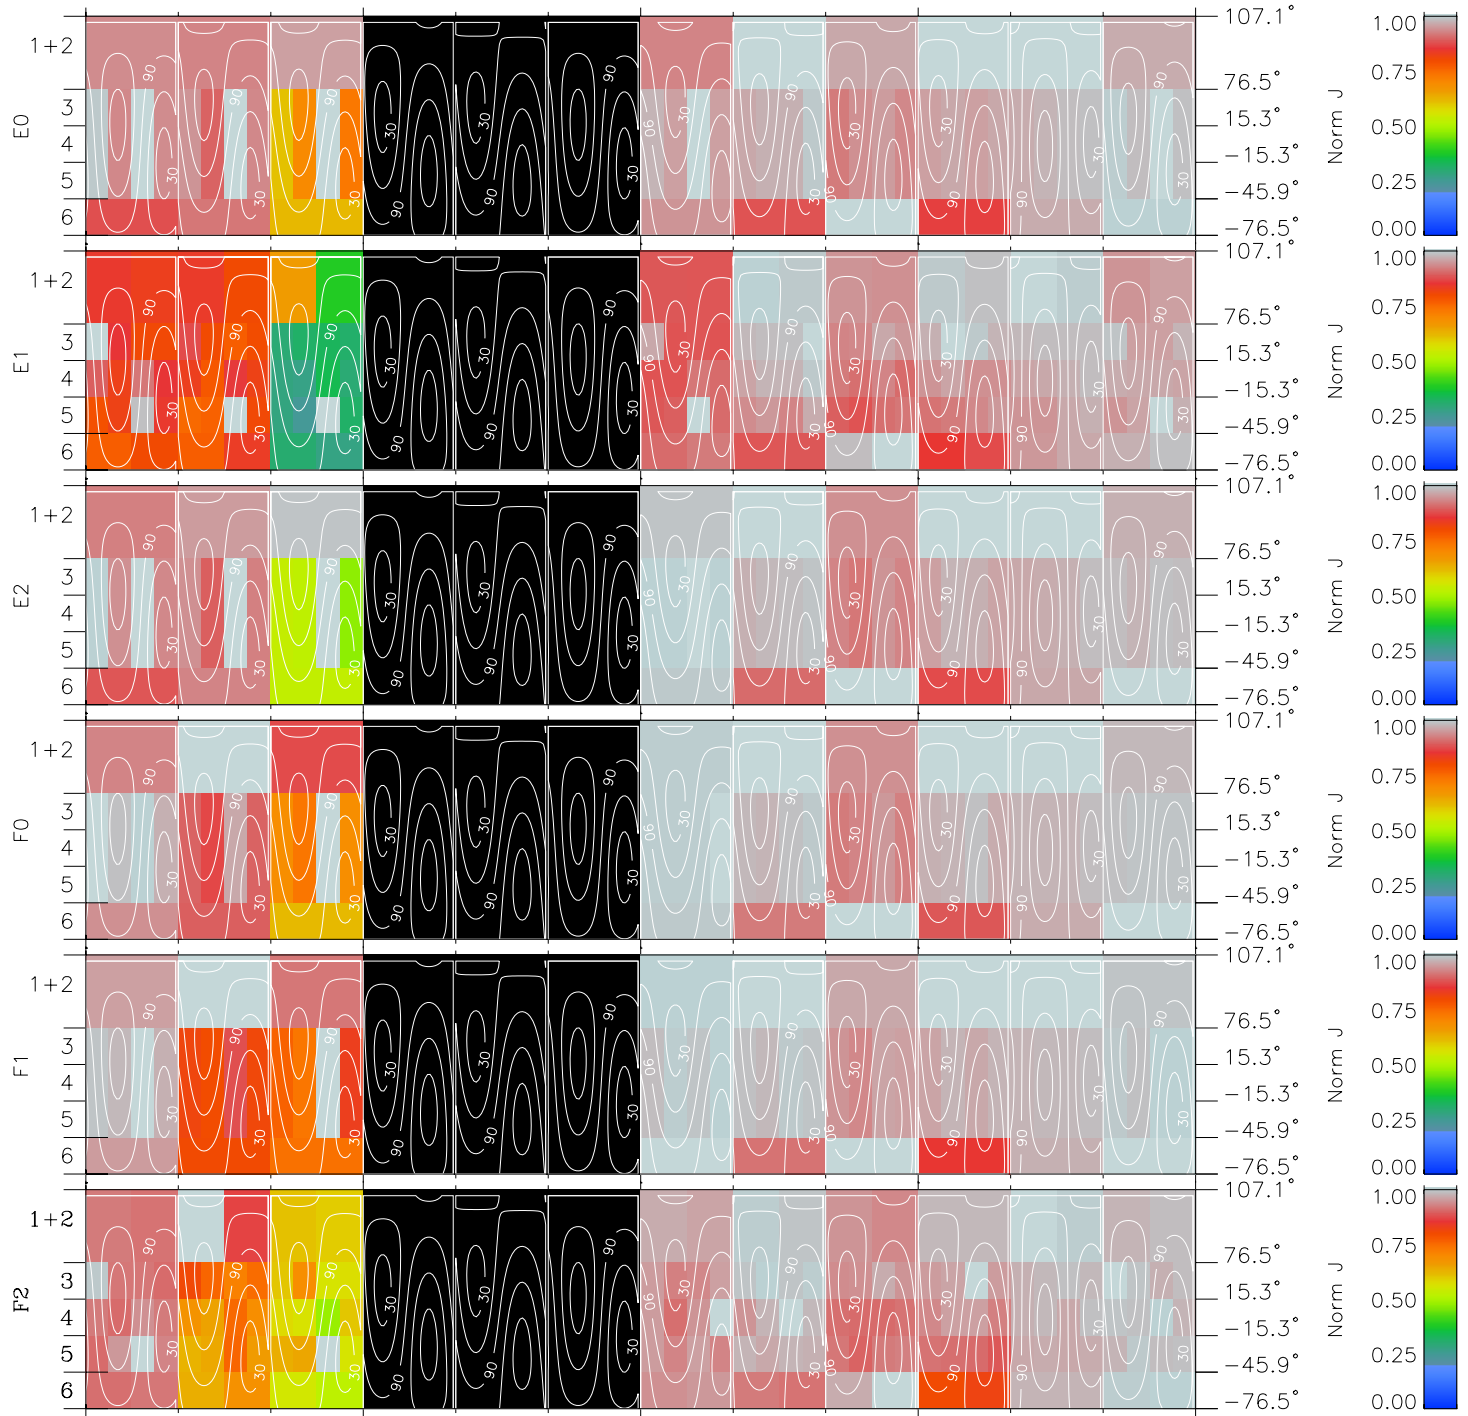

# Galileo EPD Real Time All-Sky Anisotropies 97091

Software Version: RTSKY\_NORM V 1.20  
 Data Production: 06-03-00  
 Plot Production: Sat Sep 15 02:00:15 2001  
 Color File: wondr3  
 Geofactor File: 1.1

00:00:00 1997-091	91-06	91-12	91-18	00:00:00 1997-092	
+	+	+	+	+	
-7.03	-5.36	-3.68	-1.98	-0.27	X JSE(R <sub>j</sub> )
-37.51	-35.91	-34.18	-32.32	-30.31	Y JSE(R <sub>j</sub> )
1.86	1.79	1.71	1.62	1.53	Z JSE(R <sub>j</sub> )

- ◇ = Jupiter look direction
- = Corotation look direction