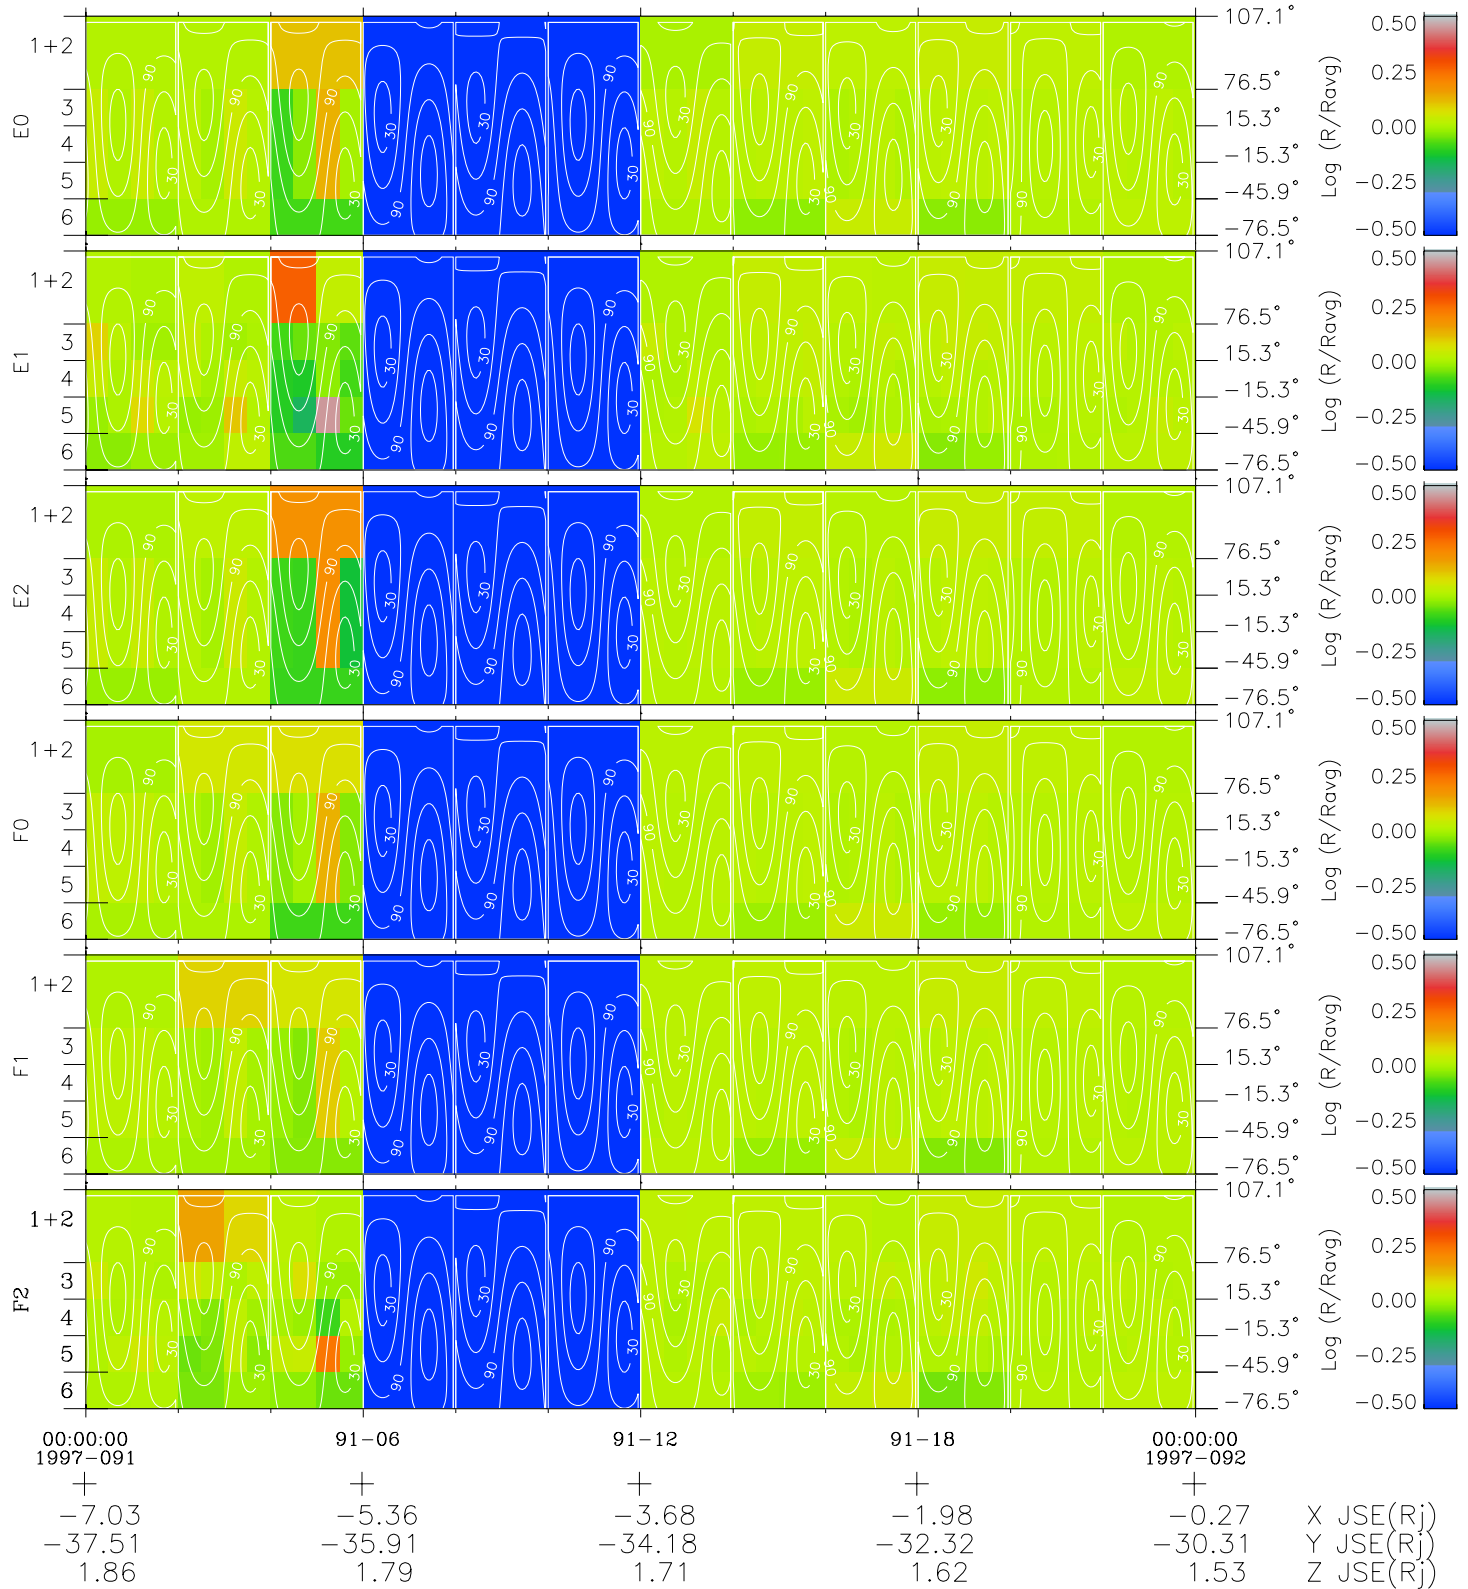

Galileo EPD Real Time All-Sky Anisotropies 97091

Software Version: RTSKY_MEAN V 1.20
 Data Production: 06-03-00
 Plot Production: Sat Sep 15 01:59:31 2001
 Color File: wondr3
 Geofactor File: 1.1

◇ = Jupiter look direction
 □ = Corotation look direction