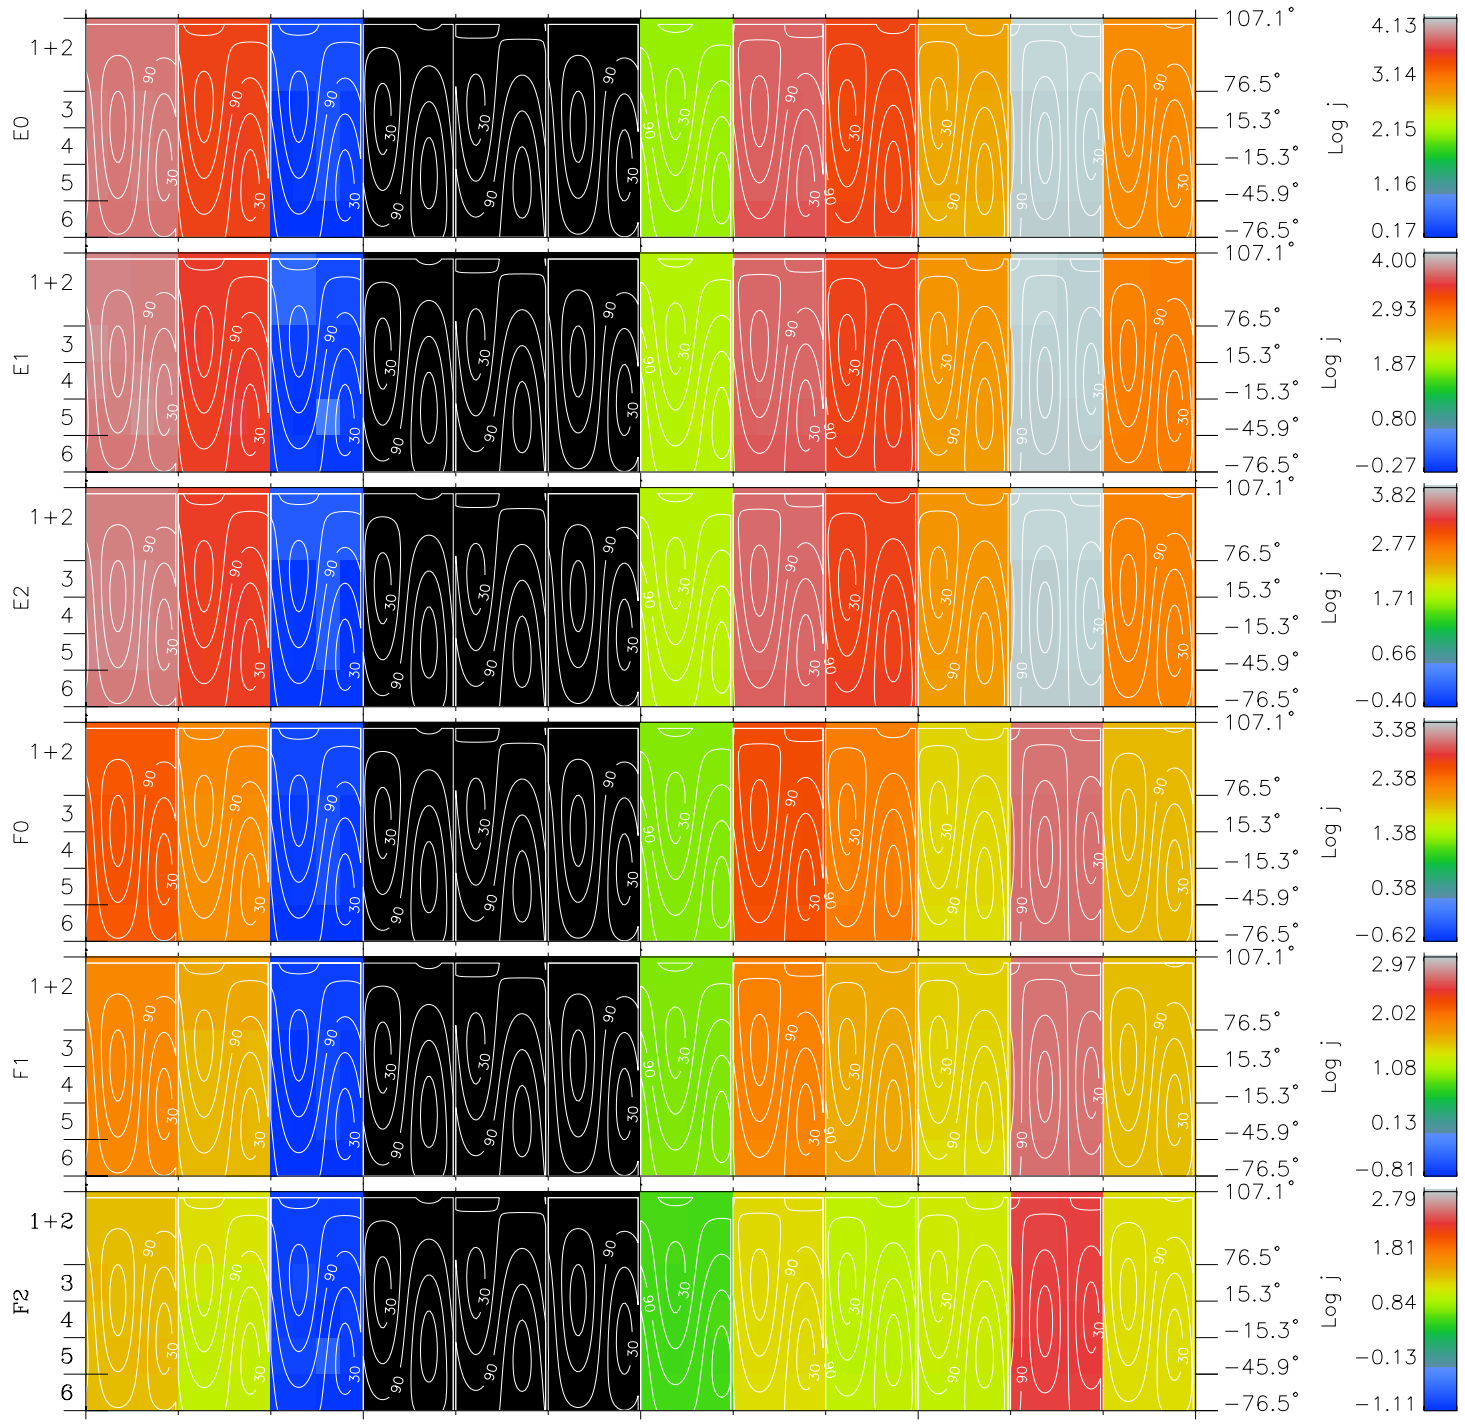

# Galileo EPD Real Time All-Sky Anisotropies 97091

Software Version: RTSKY\_FLUX V 1.20  
 Data Production: 06-03-00  
 Plot Production: Sat Sep 15 01:59:53 2001  
 Color File: wondr3  
 Geofactor File: 1.1

00:00:00 1997-091	91-06	91-12	91-18	00:00:00 1997-092	
+	+	+	+	+	
-7.03	-5.36	-3.68	-1.98	-0.27	X JSE(R <sub>j</sub> )
-37.51	-35.91	-34.18	-32.32	-30.31	Y JSE(R <sub>j</sub> )
1.86	1.79	1.71	1.62	1.53	Z JSE(R <sub>j</sub> )

- ◇ = Jupiter look direction
- = Corotation look direction