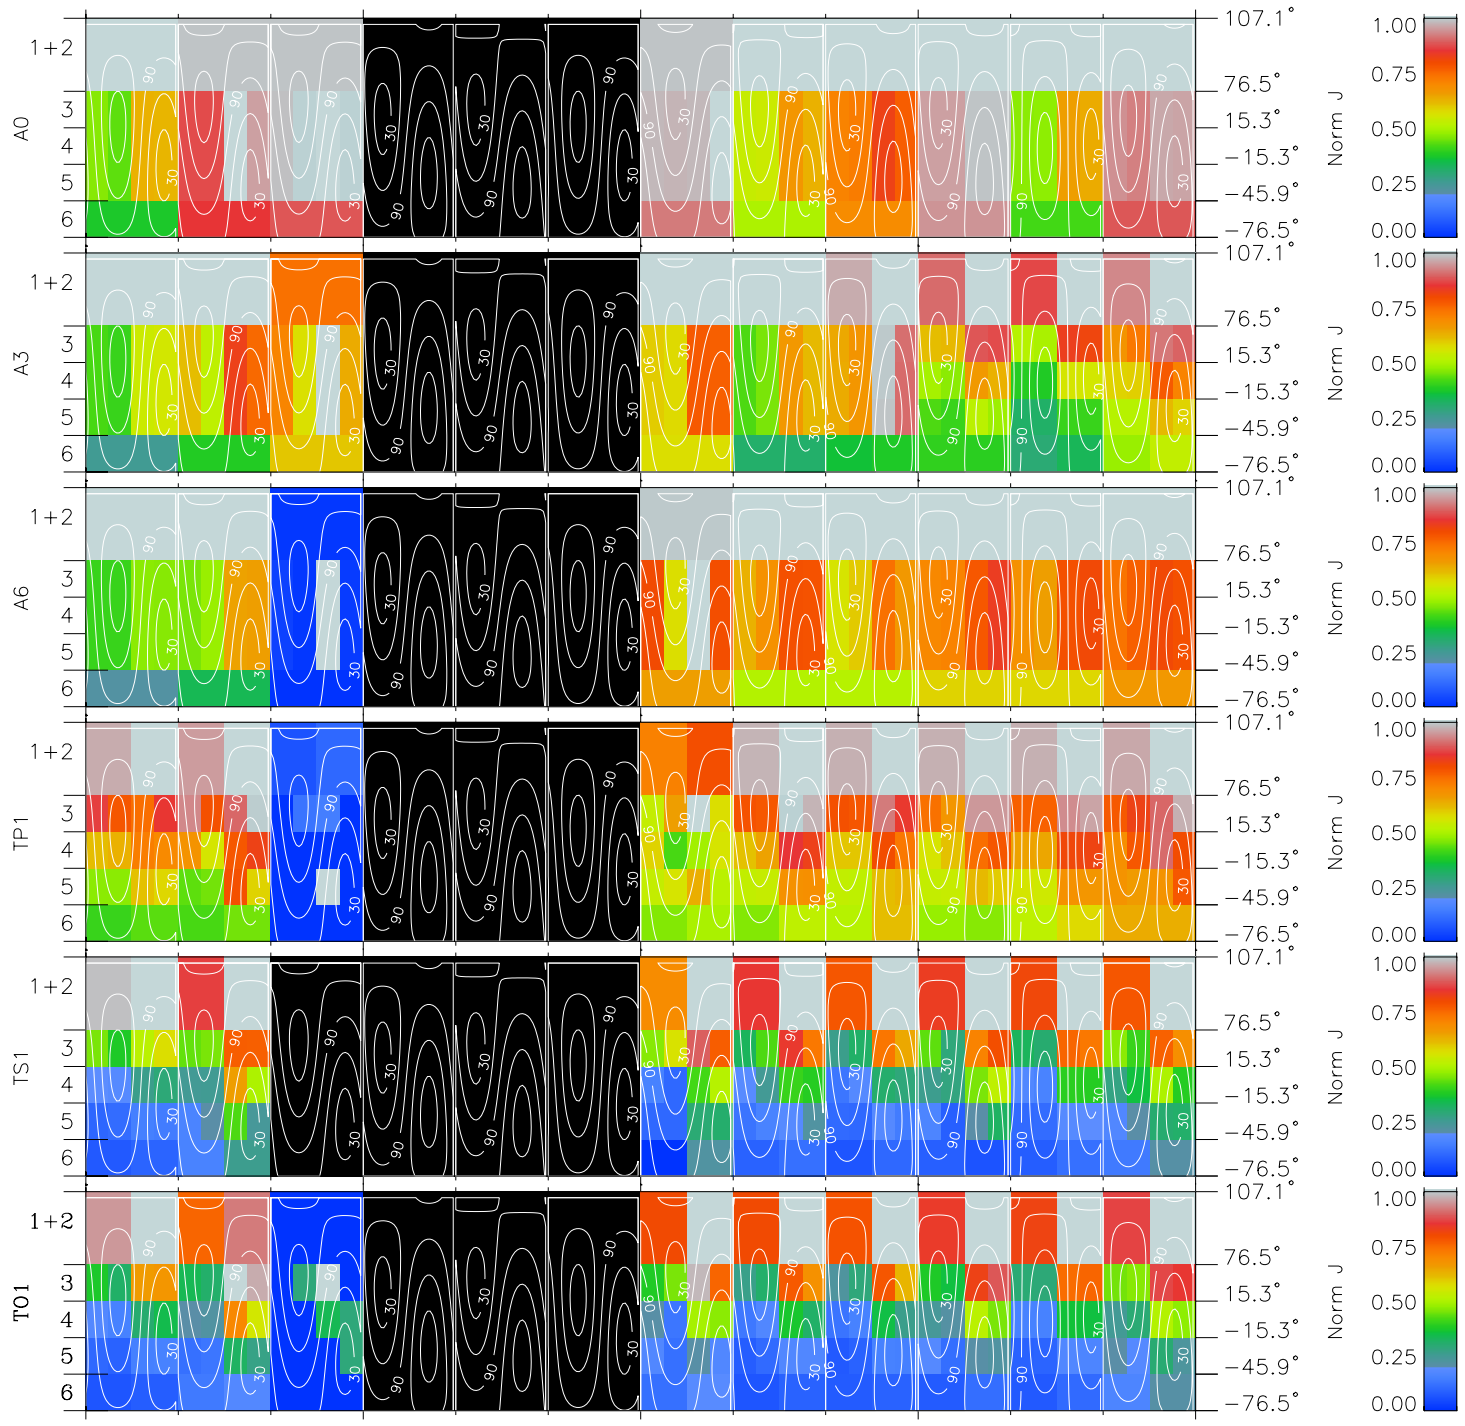

Galileo EPD Real Time All-Sky Anisotropies 97091

Software Version: RTSKY_NORM V 1.20
 Data Production: 06-03-00
 Plot Production: Sat Sep 15 02:00:04 2001
 Color File: wondr3
 Geofactor File: 1.1

00:00:00 1997-091	91-06	91-12	91-18	00:00:00 1997-092	
+	+	+	+	+	
-7.03	-5.36	-3.68	-1.98	-0.27	X JSE(R _j)
-37.51	-35.91	-34.18	-32.32	-30.31	Y JSE(R _j)
1.86	1.79	1.71	1.62	1.53	Z JSE(R _j)

◇ = Jupiter look direction
 □ = Corotation look direction