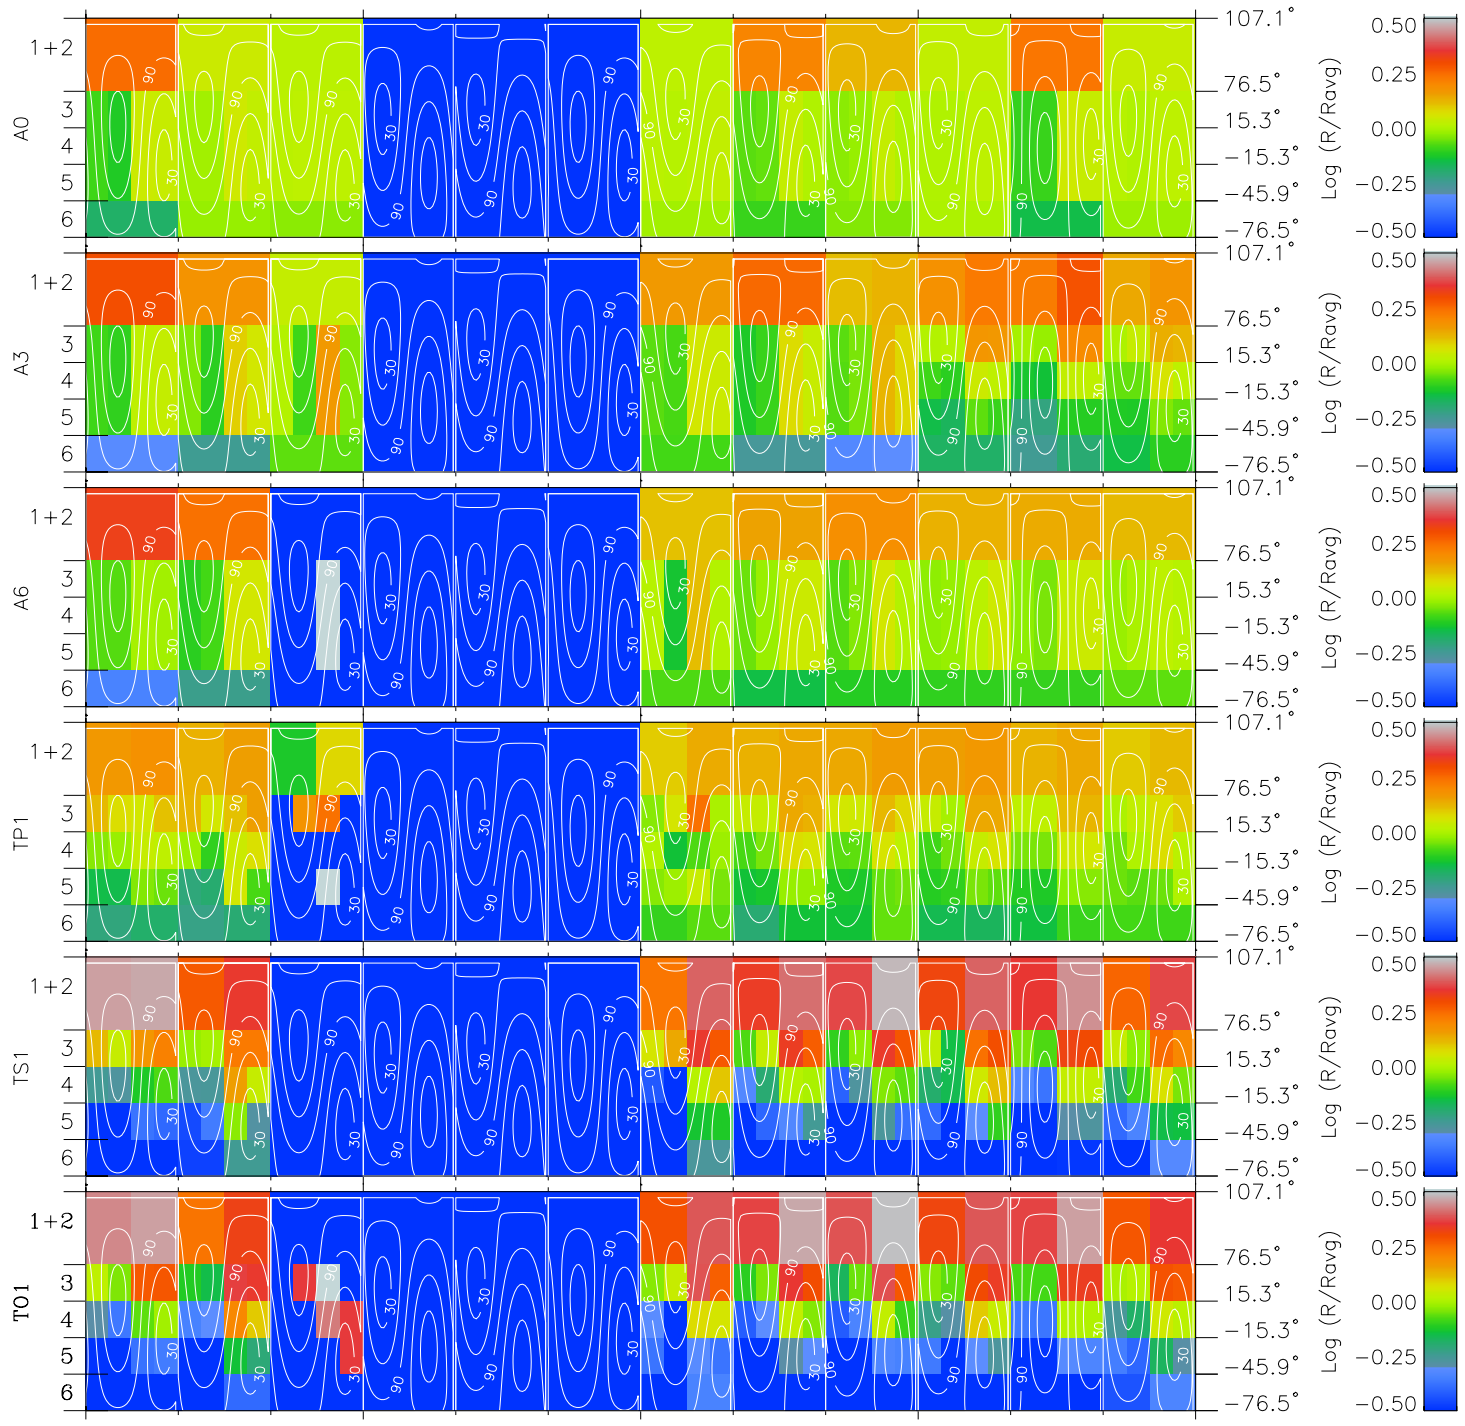

Galileo EPD Real Time All-Sky Anisotropies 97091

Software Version: RTSKY_MEAN V 1.20
 Data Production: 06-03-00
 Plot Production: Sat Sep 15 01:59:20 2001
 Color File: wondr3
 Geofactor File: 1.1

00:00:00 1997-091	91-06	91-12	91-18	00:00:00 1997-092	
+	+	+	+	+	
-7.03	-5.36	-3.68	-1.98	-0.27	X JSE(R _j)
-37.51	-35.91	-34.18	-32.32	-30.31	Y JSE(R _j)
1.86	1.79	1.71	1.62	1.53	Z JSE(R _j)

- ◇ = Jupiter look direction
- = Corotation look direction