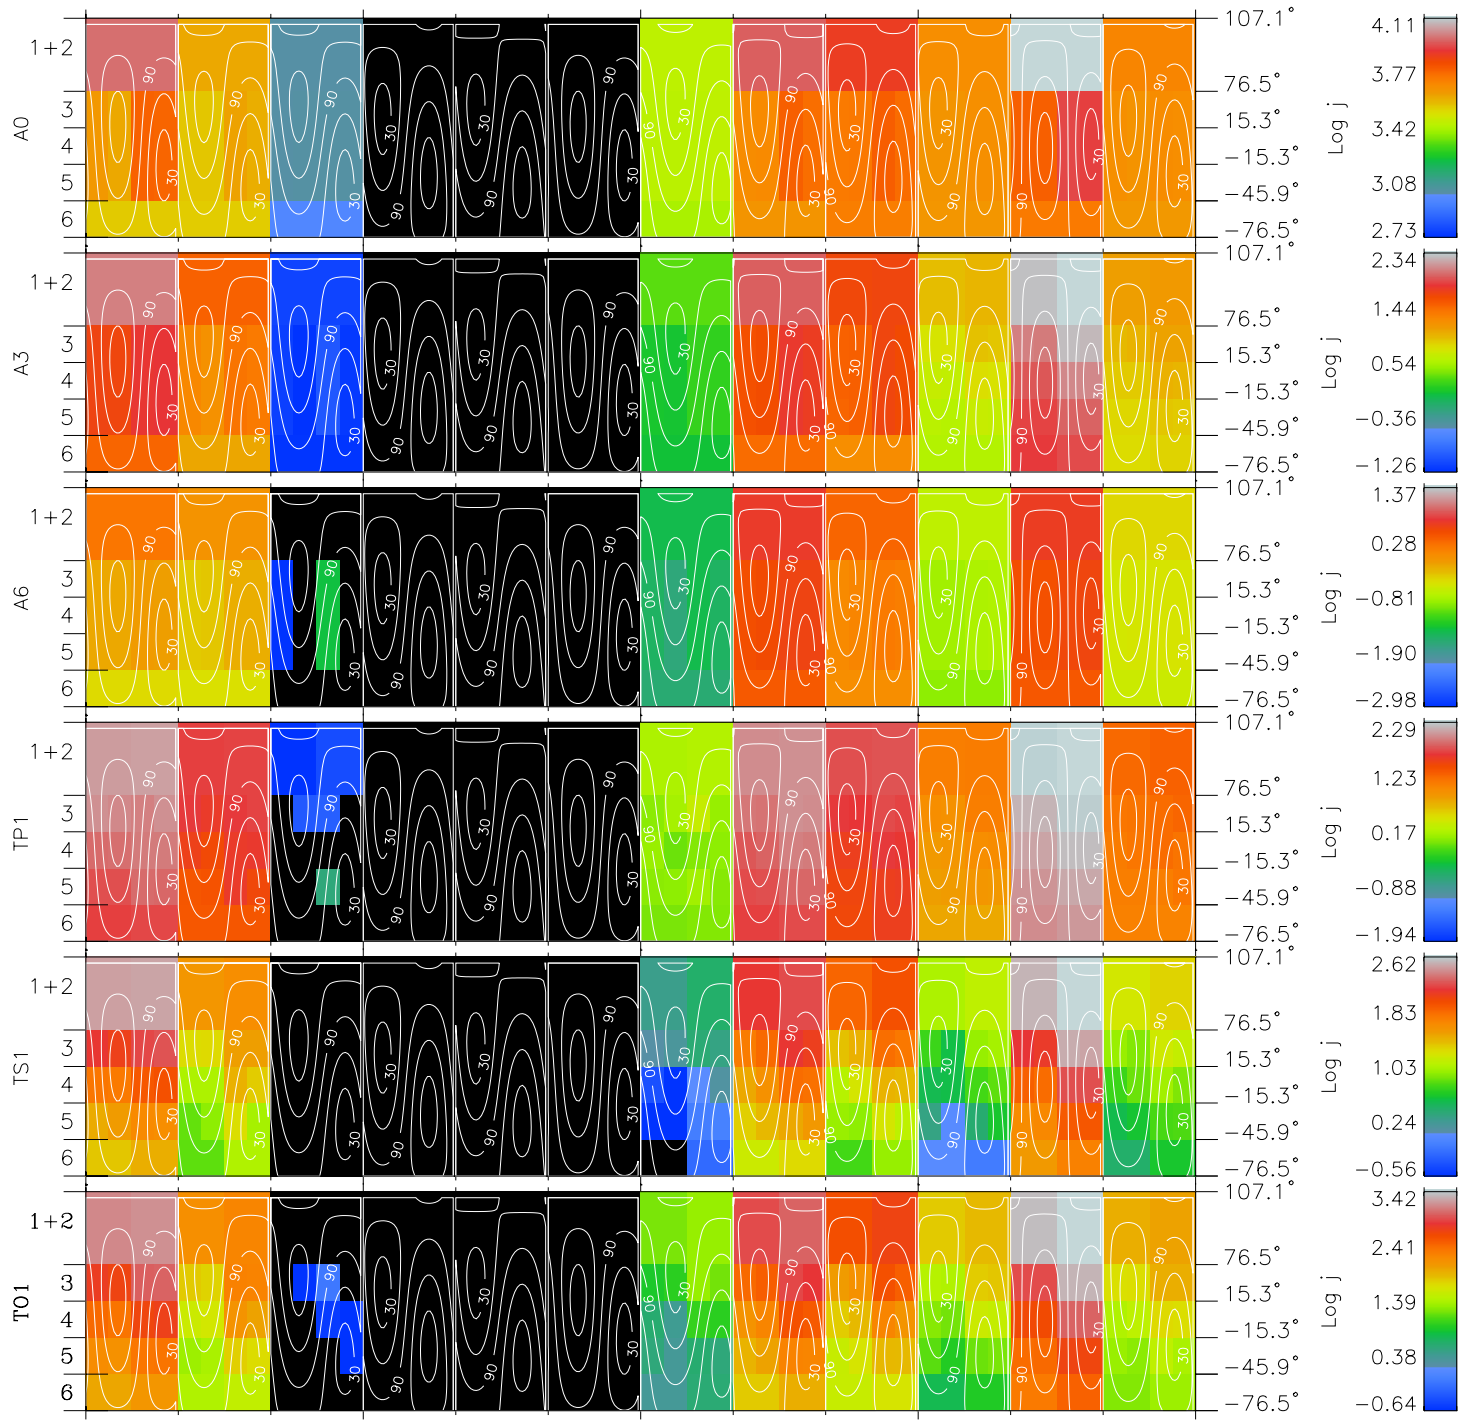

Galileo EPD Real Time All-Sky Anisotropies 97091

Software Version: RTSKY_FLUX V 1.20
 Data Production: 06-03-00
 Plot Production: Sat Sep 15 01:59:42 2001
 Color File: wondr3
 Geofactor File: 1.1

00:00:00 1997-091	91-06	91-12	91-18	00:00:00 1997-092	X JSE(R _j)
+ -7.03	+ -5.36	+ -3.68	+ -1.98	+ -0.27	X JSE(R _j)
-37.51	-35.91	-34.18	-32.32	-30.31	Y JSE(R _j)
1.86	1.79	1.71	1.62	1.53	Z JSE(R _j)

- ◇ = Jupiter look direction
- = Corotation look direction