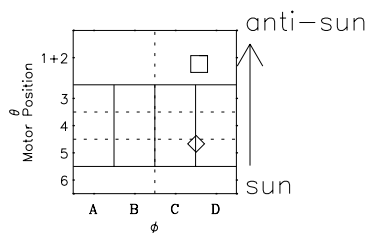

# Galileo EPD Real-Time Omni 97091

Software Version: RTLINE\_OMNI V 1.20  
Data Production: 06-03-00  
Plot Production: Sat Sep 15 02:02:17 2001

◇ = Jupiter look direction  
□ = Corotation look direction