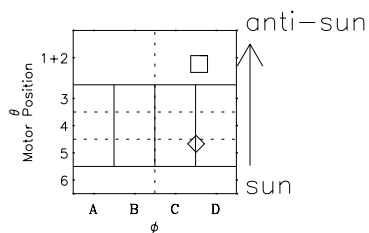

Galileo EPD Real-Time Omni 97091

Software Version: RTLINE_OMNI V 1.20
Data Production: 06-03-00
Plot Production: Sat Sep 15 02:02:17 2001

◇ = Jupiter look direction
□ = Corotation look direction