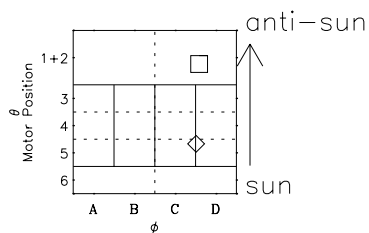

Galileo EPD Real-Time Omni 97091

Software Version: RTLINE_OMNI V 1.20
Data Production: 06-03-00
Plot Production: Sat Sep 15 02:02:16 2001

- ◇ = Jupiter look direction
- = Corotation look direction