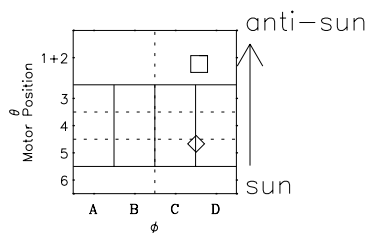

Galileo EPD Real-Time Omni 97091

Software Version: RTLINE_OMNI V 1.20
Data Production: 06-03-00
Plot Production: Sat Sep 15 02:02:16 2001

◇ = Jupiter look direction
□ = Corotation look direction