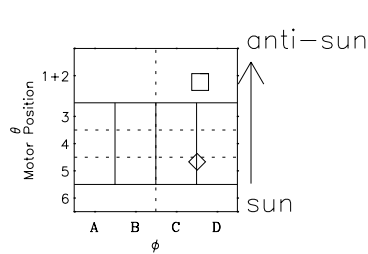

# Galileo EPD Real-Time Six-Sector 97091

Software Version: RTLINE\_R6 V 1.20  
Data Production: 06-03-00  
Plot Production: Sat Sep 15 02:02:28 2001

◇ = Jupiter look direction  
□ = Corotation look direction