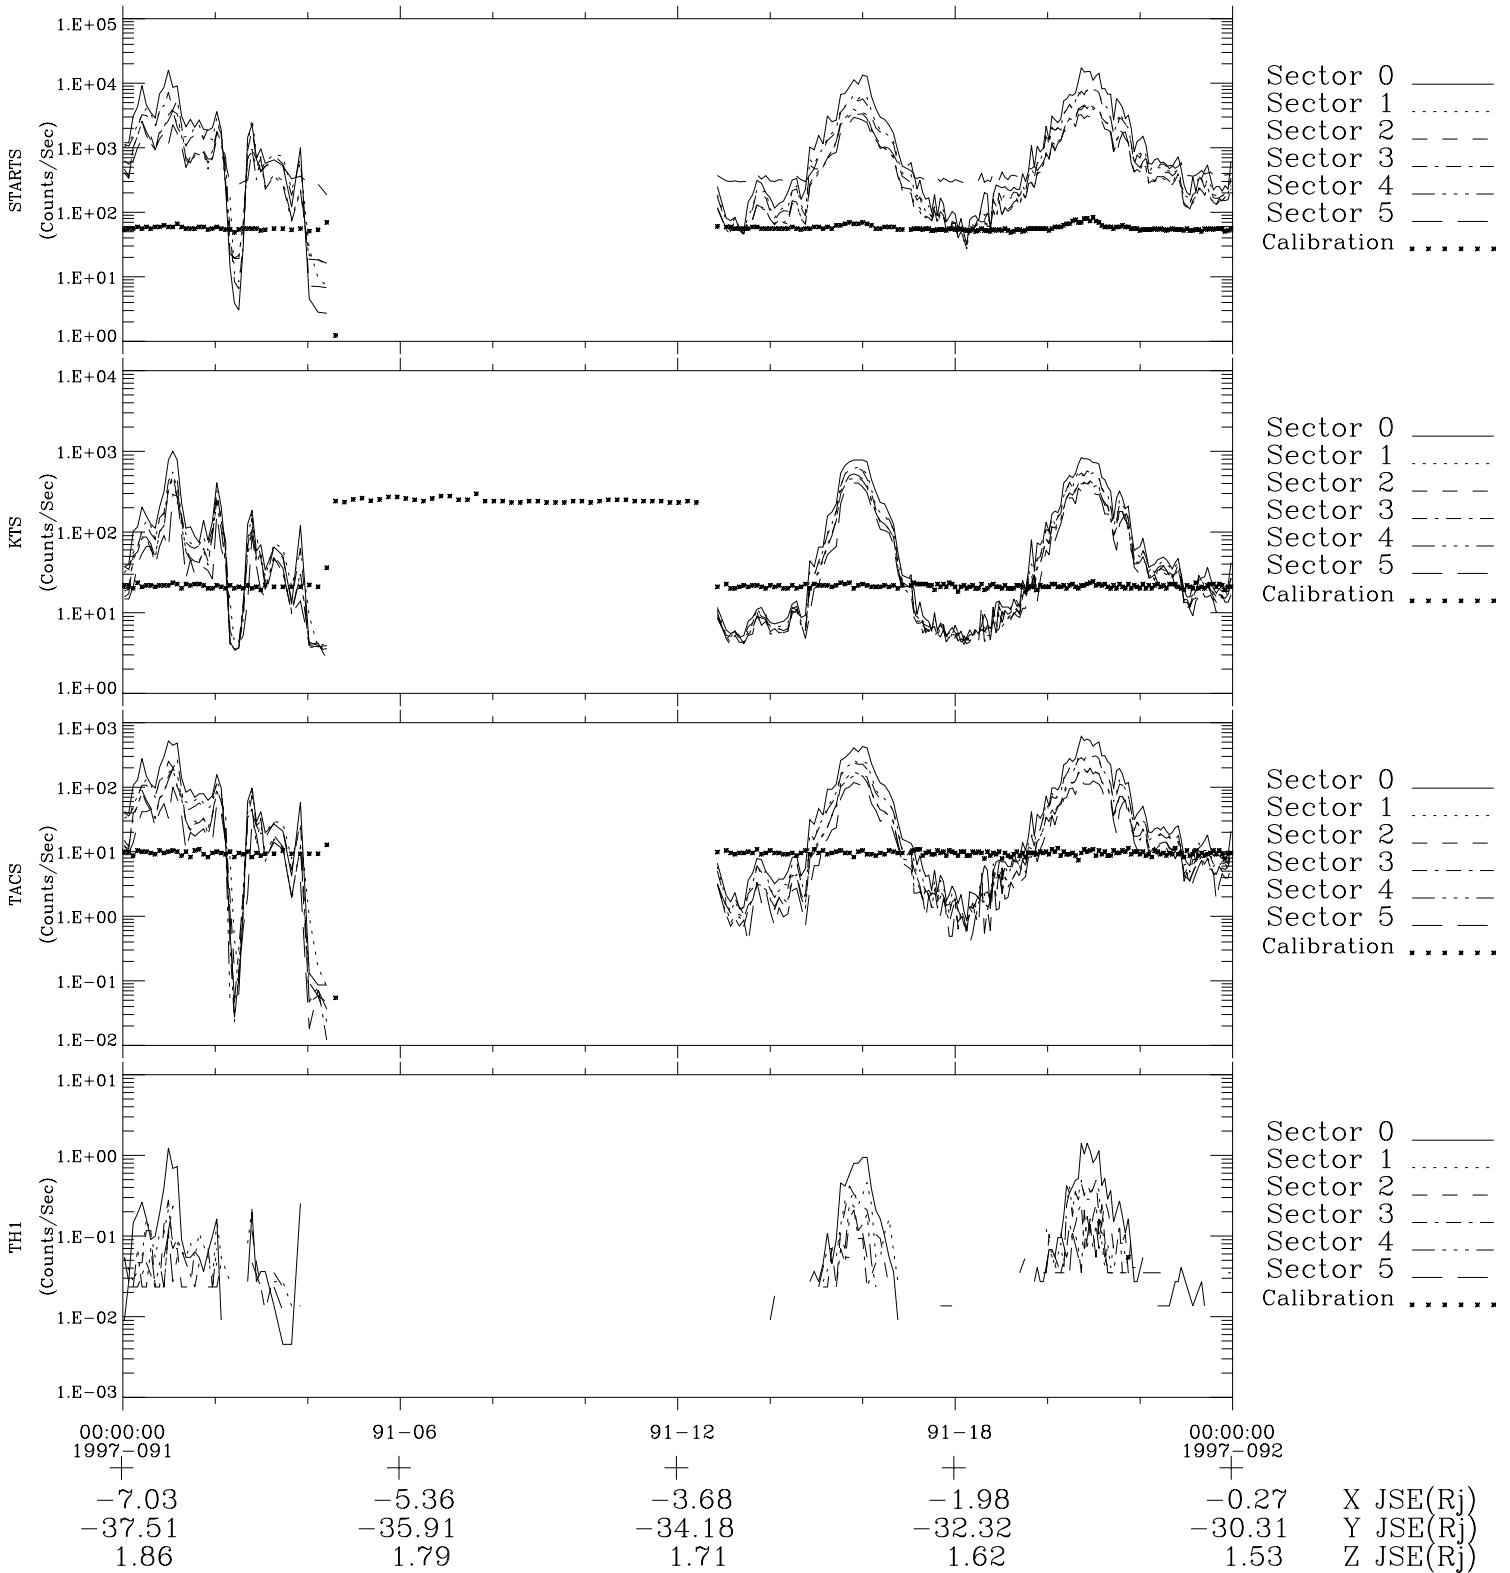

# Galileo EPD Real-Time Six-Sector 97091

Software Version: RTLINE\_R6 V 1.20  
Data Production: 06-03-00  
Plot Production: Sat Sep 15 02:02:28 2001

◇ = Jupiter look direction  
□ = Corotation look direction