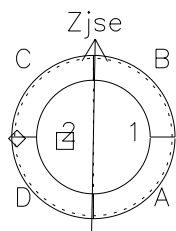

# Galileo EPD Real-Time Six-Sector 97091

Software Version: RTLINE\_R6 V 1.20  
Data Production: 06-03-00  
Plot Production: Sat Sep 15 02:02:28 2001

◇ = Jupiter look direction  
□ = Corotation look direction