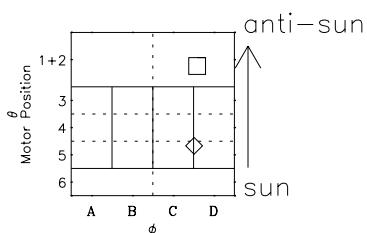

# Galileo EPD Real-Time Six-Sector 97091

Software Version: RTLINE\_R6 V 1.20  
Data Production: 06-03-00  
Plot Production: Sat Sep 15 02:02:28 2001

◇ = Jupiter look direction  
□ = Corotation look direction