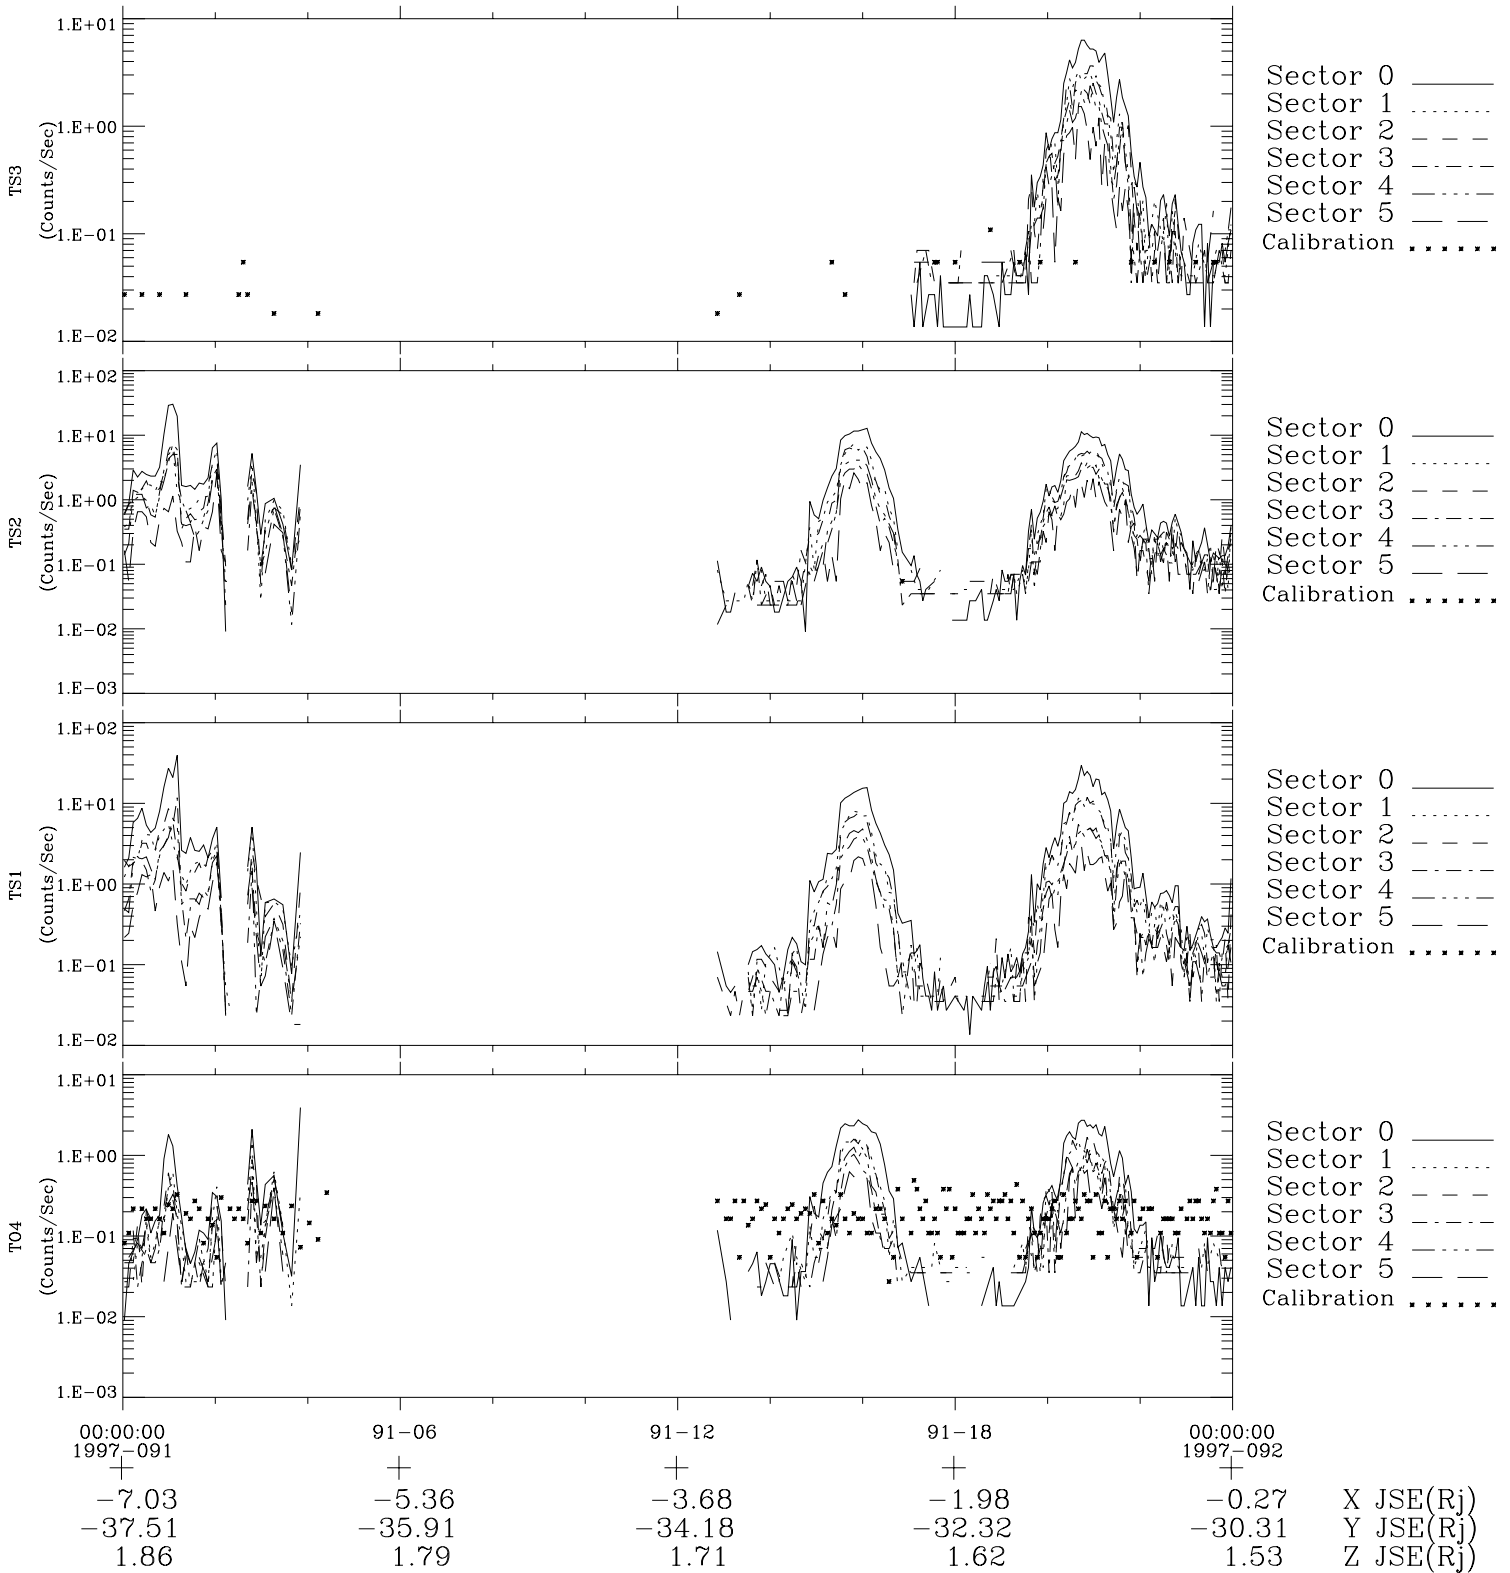

# Galileo EPD Real-Time Six-Sector 97091

Software Version: RTLINE\_R6 V 1.20  
Data Production: 06-03-00  
Plot Production: Sat Sep 15 02:02:28 2001

◇ = Jupiter look direction  
□ = Corotation look direction