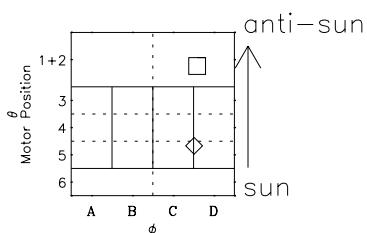

Galileo EPD Real-Time Six-Sector 97091

Software Version: RTLINE_R6 V 1.20
Data Production: 06-03-00
Plot Production: Sat Sep 15 02:02:27 2001

◇ = Jupiter look direction
□ = Corotation look direction