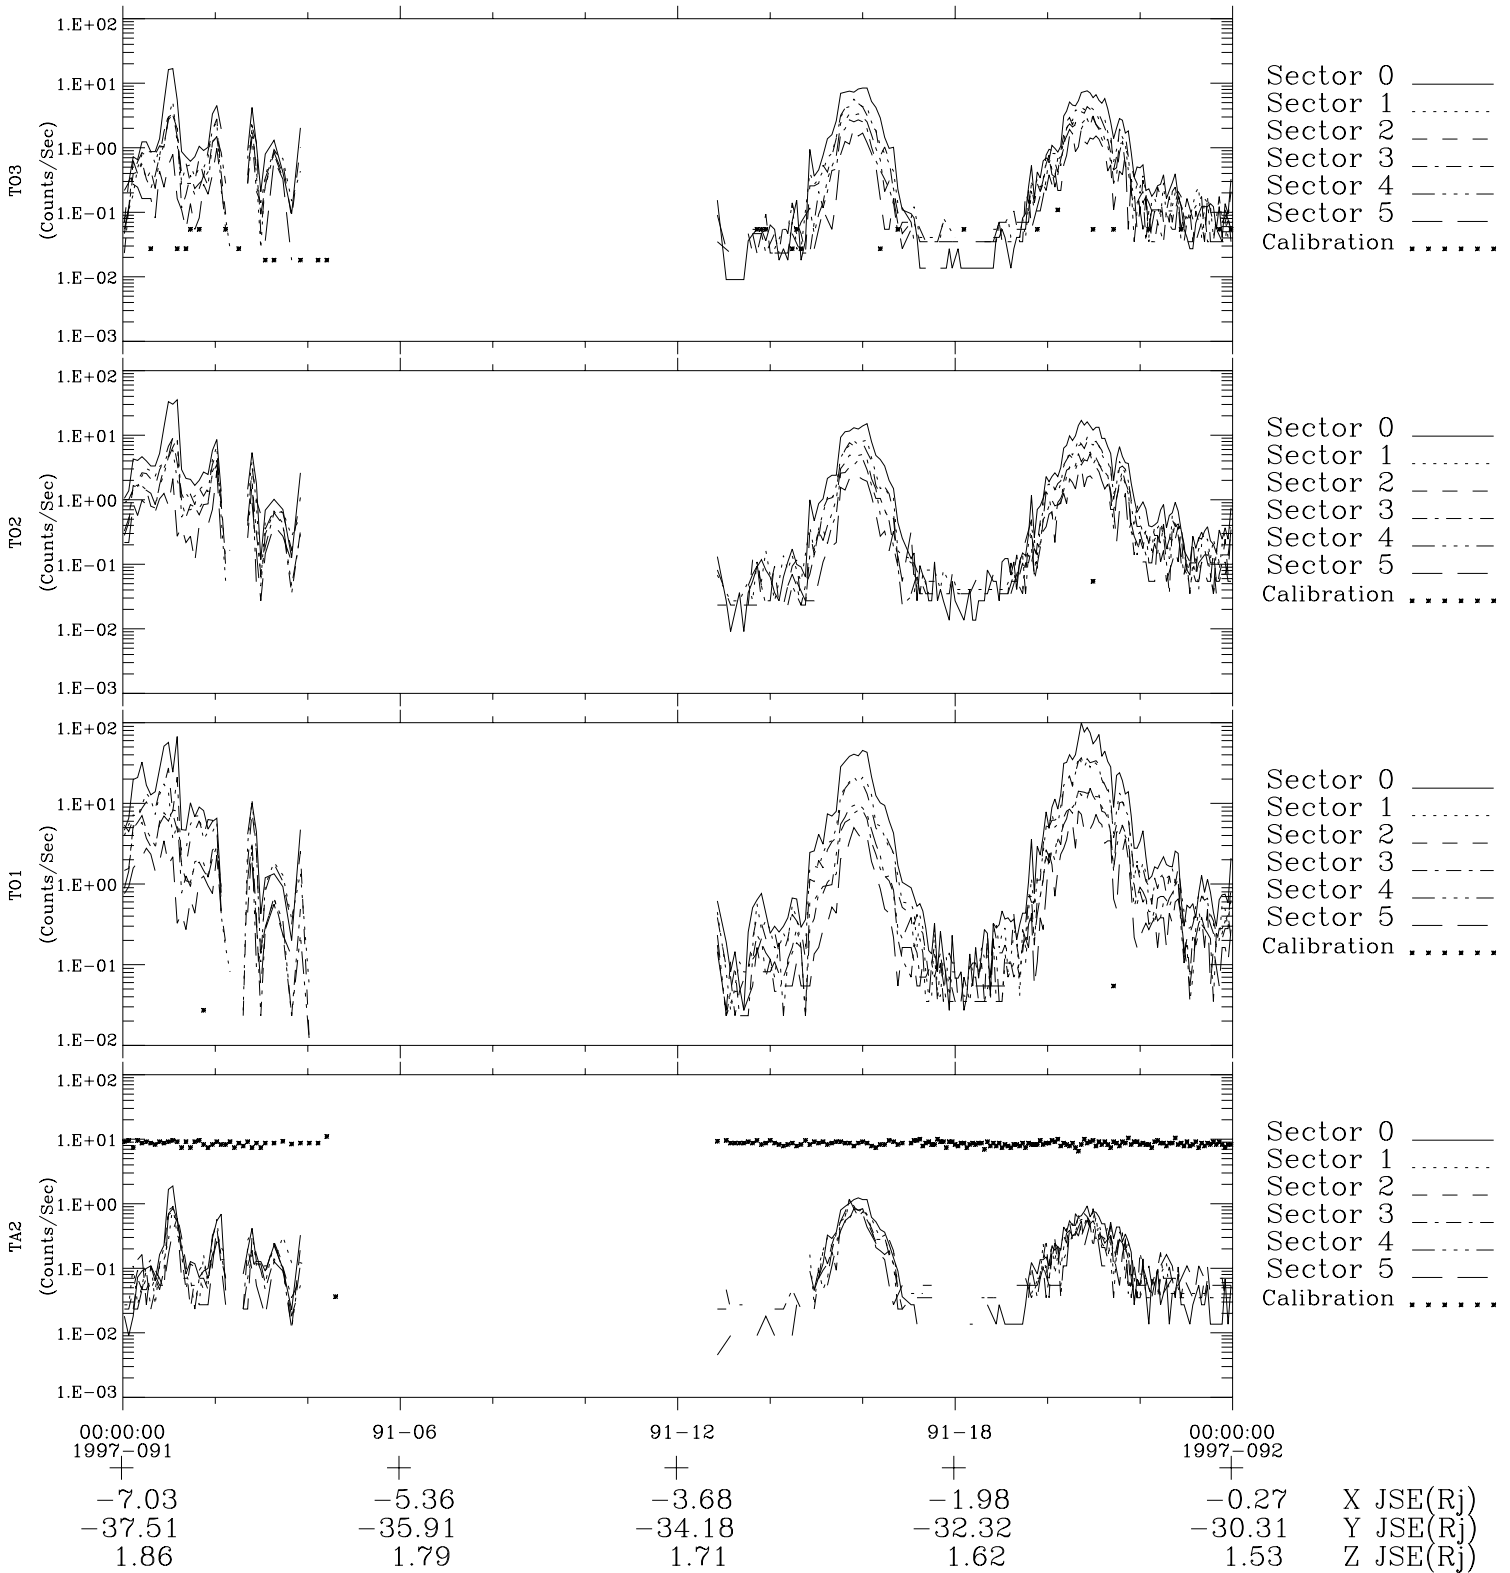

Galileo EPD Real-Time Six-Sector 97091

Software Version: RTLINE_R6 V 1.20
Data Production: 06-03-00
Plot Production: Sat Sep 15 02:02:27 2001

◇ = Jupiter look direction
□ = Corotation look direction