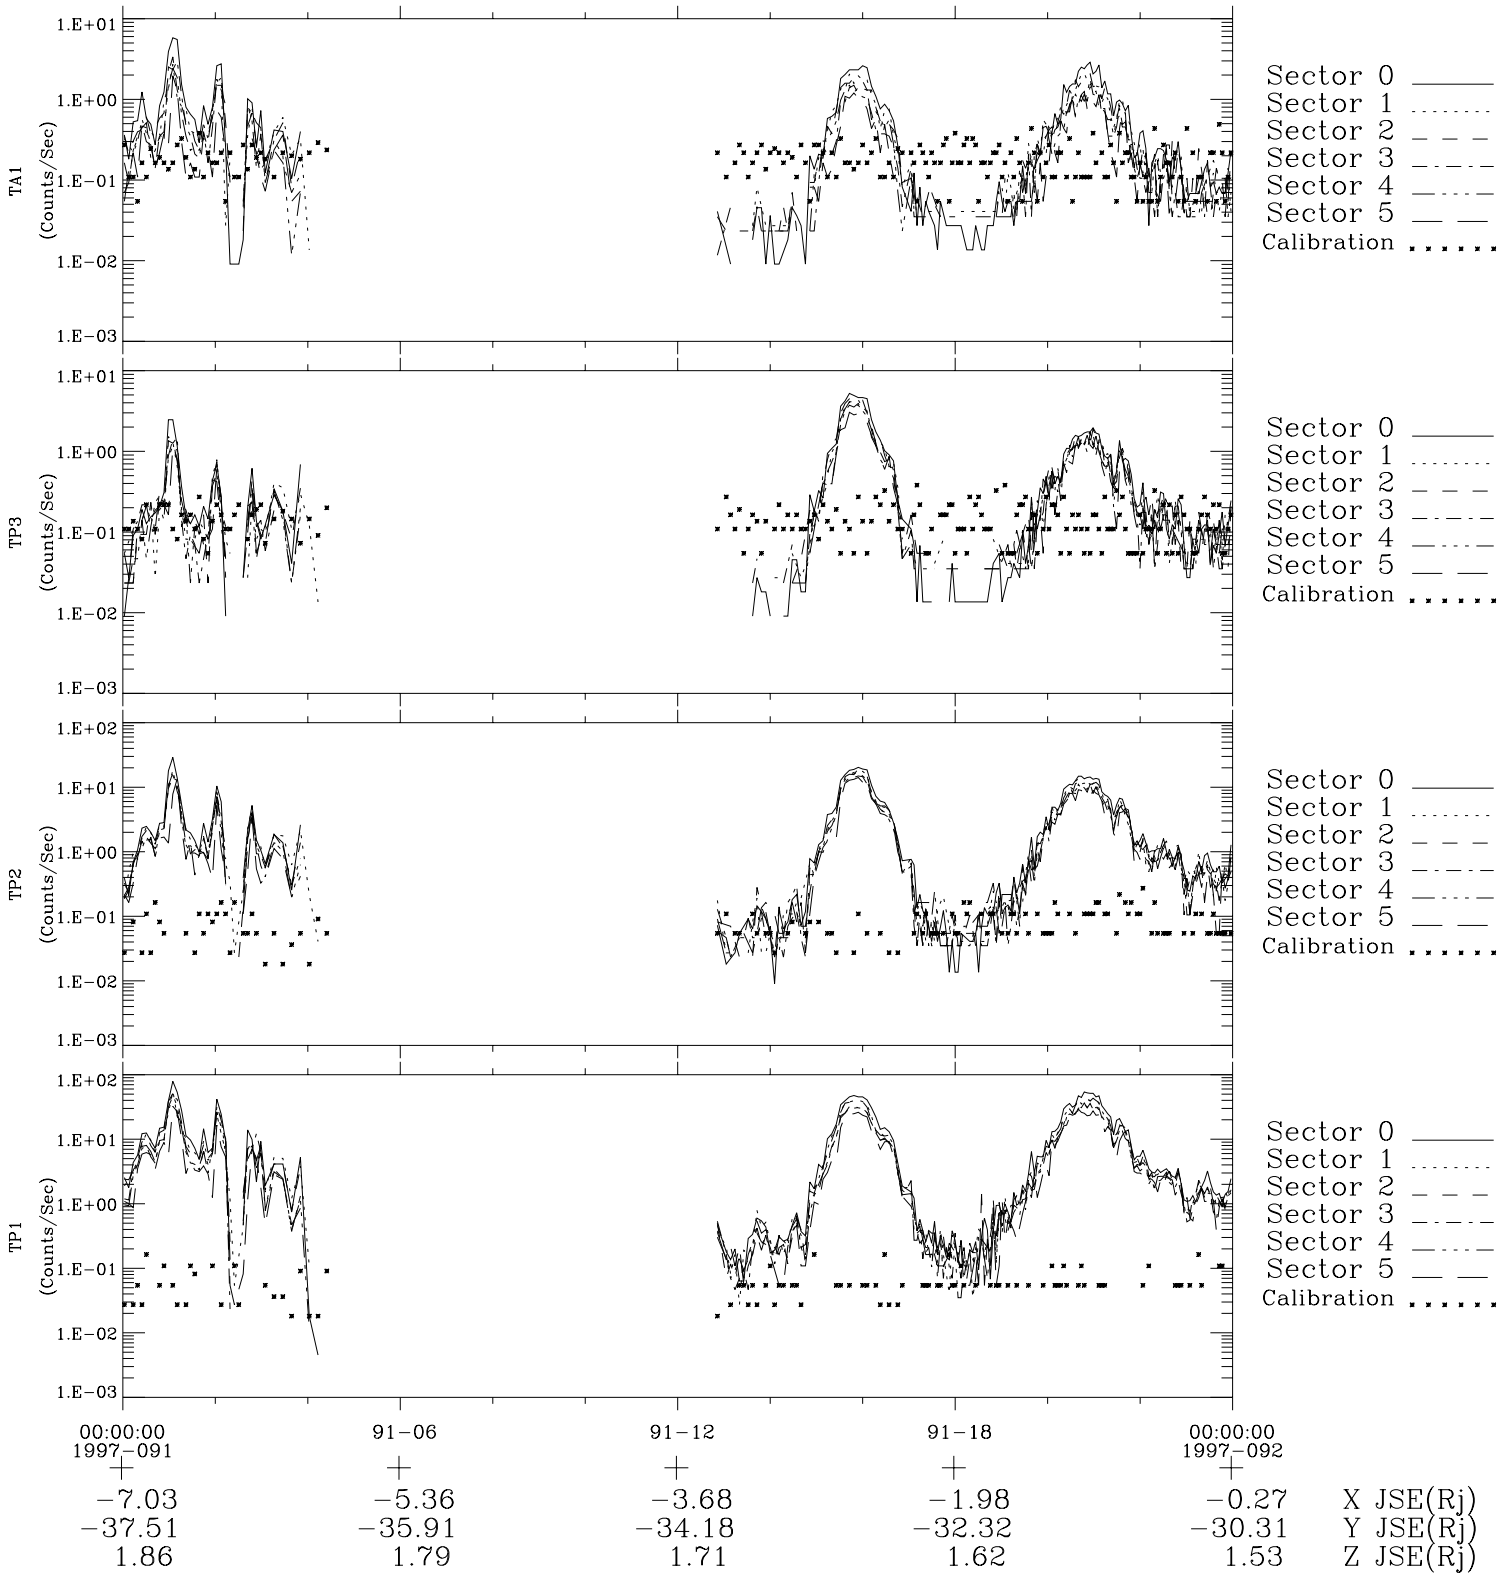

Galileo EPD Real-Time Six-Sector 97091

Software Version: RTLINE_R6 V 1.20
Data Production: 06-03-00
Plot Production: Sat Sep 15 02:02:26 2001

◇ = Jupiter look direction
□ = Corotation look direction