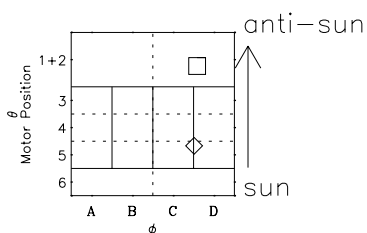

Galileo EPD Real-Time Six-Sector 97091

Software Version: RTLINE_R6 V 1.20
Data Production: 06-03-00
Plot Production: Sat Sep 15 02:02:26 2001

◇ = Jupiter look direction
□ = Corotation look direction