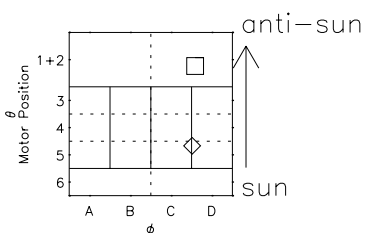

# Galileo EPD Real Elevation Anisotropies 97091

Software Version: RTELEV\_NORM V 1.20  
Data Production: 06-03-00  
Plot Production: Sat Sep 15 02:01:13 2001  
Color File: wondr3  
Geofactor File: 1.1

00:00:00 1997-091	91-06	91-12	91-18	00:00:00 1997-092	
+	+	+	+	+	X JSE(R <sub>j</sub> )
-7.03	-5.36	-3.68	-1.98	-0.27	Y JSE(R <sub>j</sub> )
-37.51	-35.91	-34.18	-32.32	-30.31	Z JSE(R <sub>j</sub> )
1.86	1.79	1.71	1.62	1.53	

- ◇ = Jupiter look direction
- = Corotation look direction