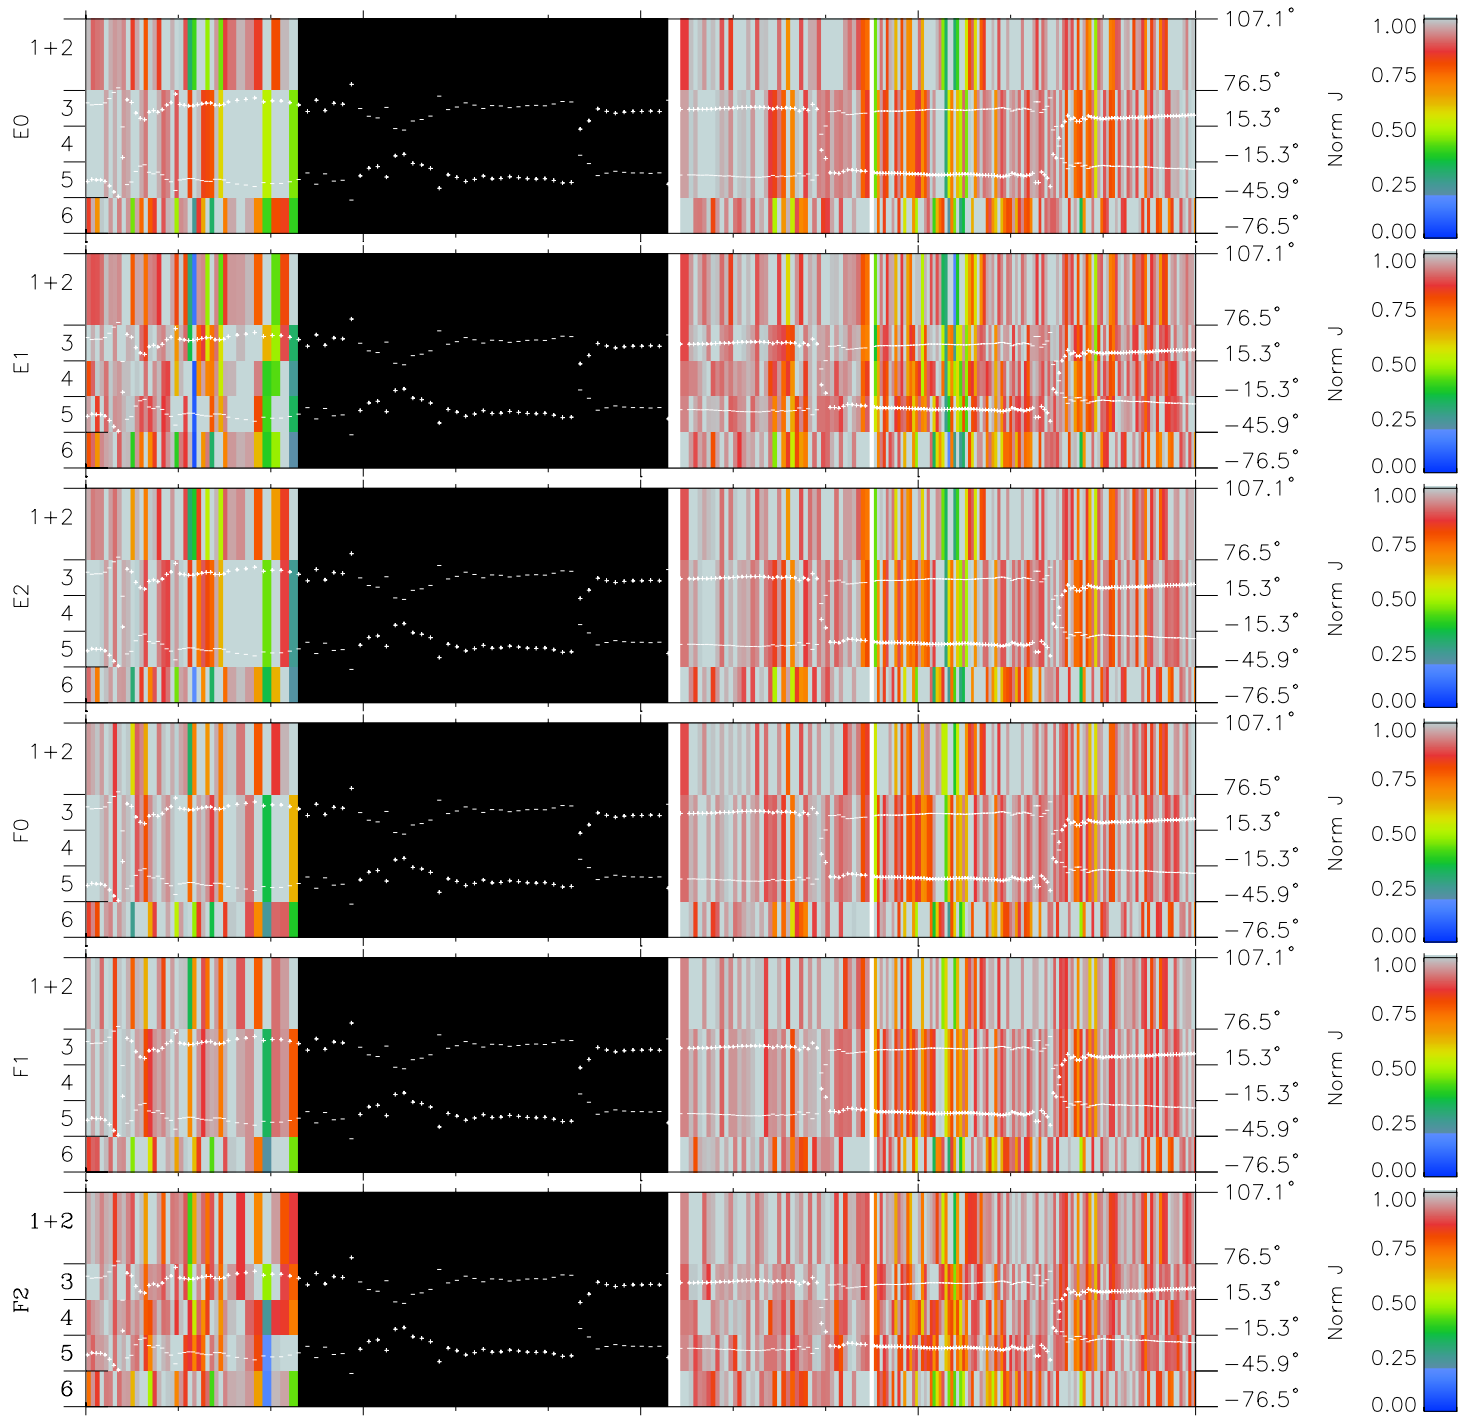

# Galileo EPD Real Elevation Anisotropies 97091

Software Version: RTELEV\_NORM V 1.20  
Data Production: 06-03-00  
Plot Production: Sat Sep 15 02:01:13 2001  
Color File: wondr3  
Geofactor File: 1.1

00:00:00 1997-091	91-06	91-12	91-18	00:00:00 1997-092	
+	+	+	+	+	X JSE(R <sub>j</sub> )
-7.03	-5.36	-3.68	-1.98	-0.27	Y JSE(R <sub>j</sub> )
-37.51	-35.91	-34.18	-32.32	-30.31	Z JSE(R <sub>j</sub> )
1.86	1.79	1.71	1.62	1.53	

- ◇ = Jupiter look direction
- = Corotation look direction