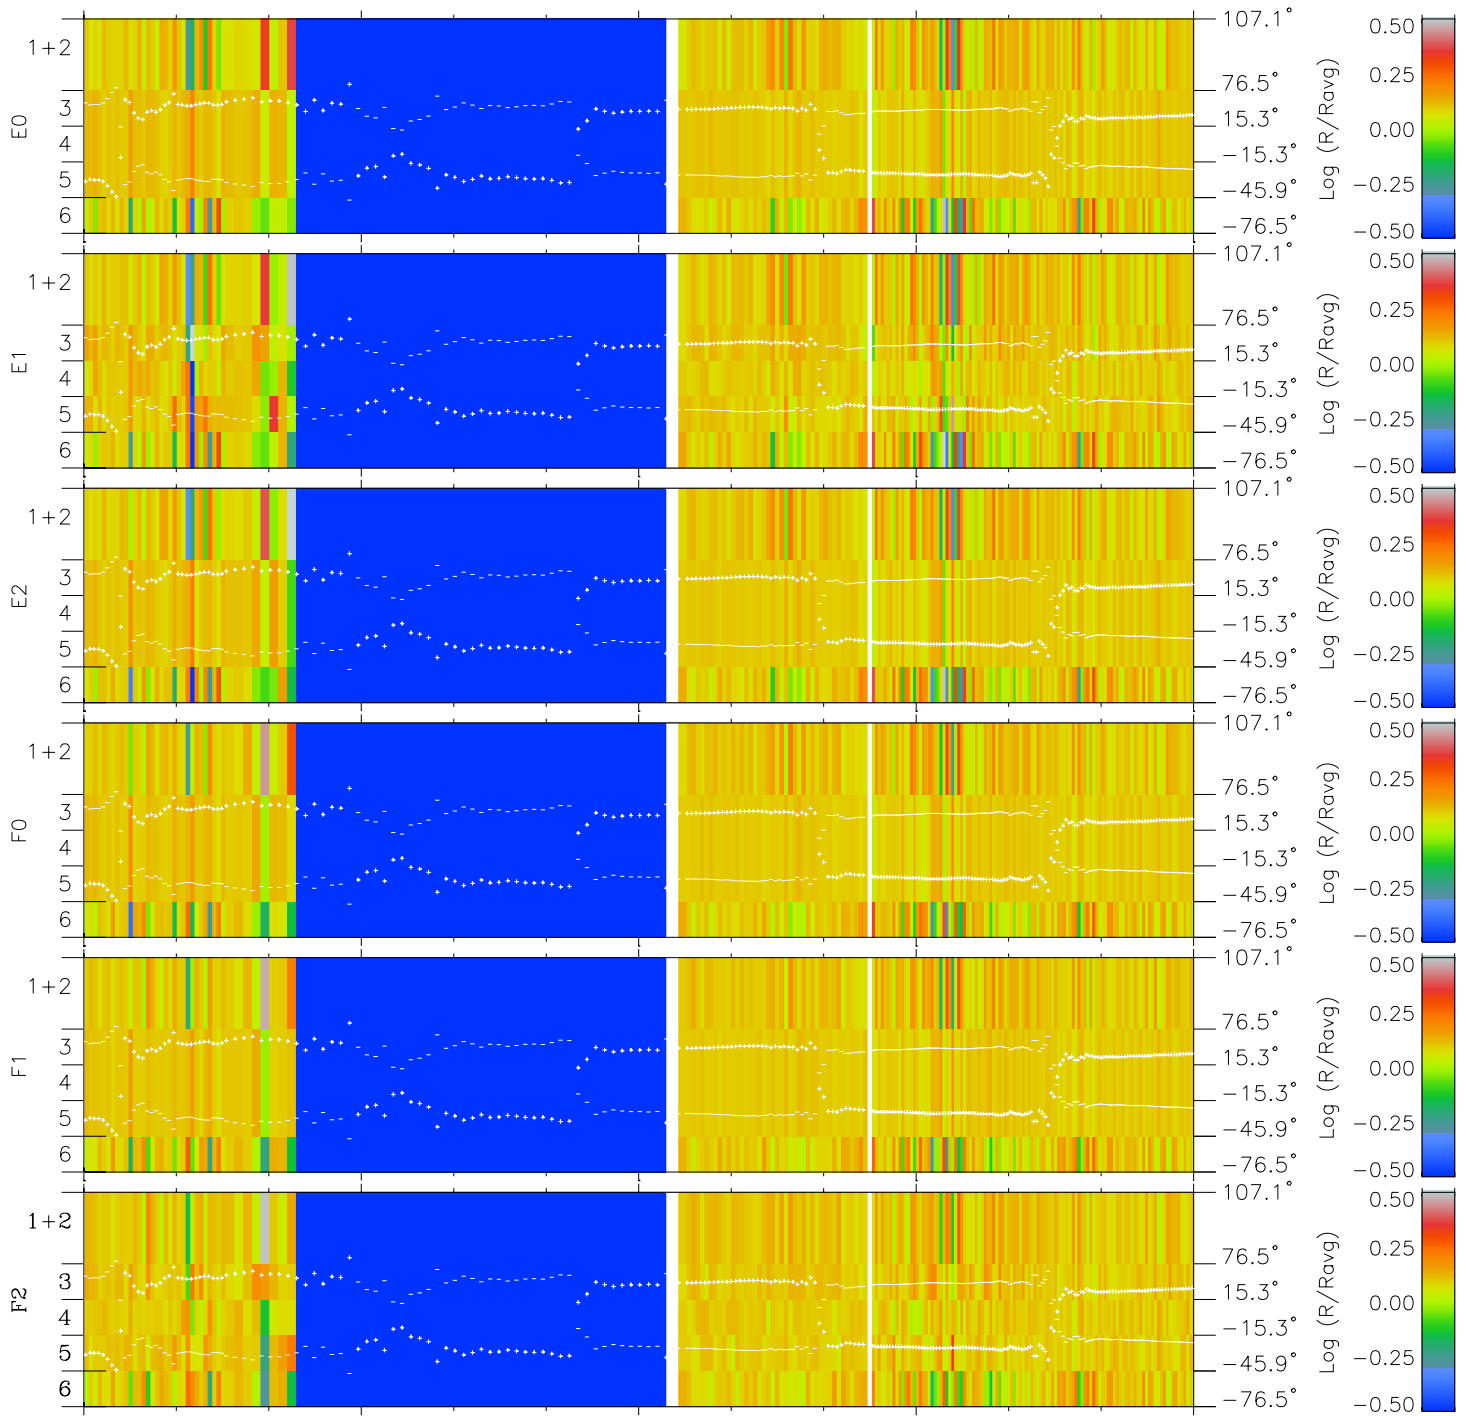

# Galileo EPD Real Elevation Anisotropies 97091

Software Version: RTELEV\_MEAN V 1.20  
 Data Production: 06-03-00  
 Plot Production: Sat Sep 15 02:00:34 2001  
 Color File: wondr3  
 Geofactor File: 1.1

00:00:00 1997-091	91-06	91-12	91-18	00:00:00 1997-092	X JSE( $R_j$ )	Y JSE( $R_j$ )	Z JSE( $R_j$ )
+	+	+	+	+			
-7.03	-5.36	-3.68	-1.98	-0.27			
-37.51	-35.91	-34.18	-32.32	-30.31			
1.86	1.79	1.71	1.62	1.53			

- ◇ = Jupiter look direction
- = Corotation look direction