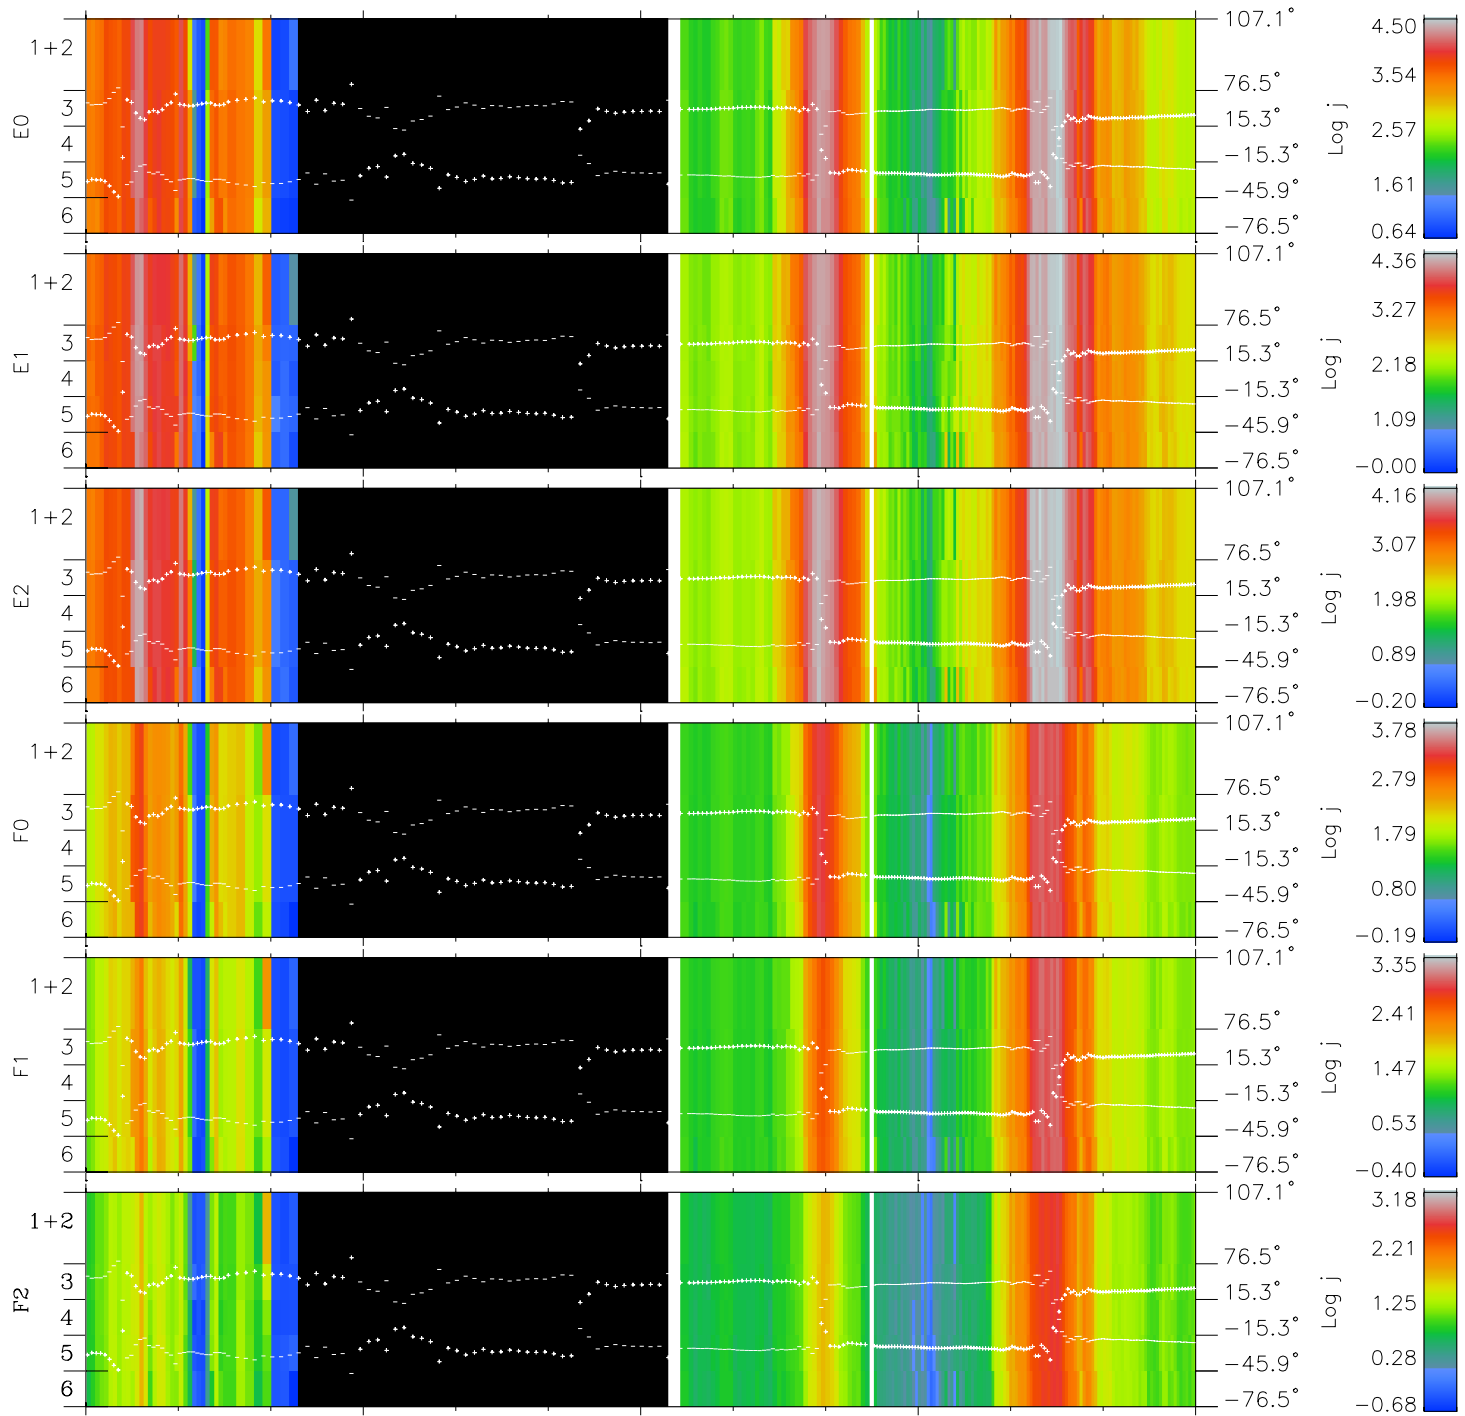

# Galileo EPD Real Elevation Anisotropies 97091

Software Version: RTELEV\_FLUX V 1.20  
 Data Production: 06-03-00  
 Plot Production: Sat Sep 15 02:00:53 2001  
 Color File: wondr3  
 Geofactor File: 1.1

00:00:00 1997-091	91-06	91-12	91-18	00:00:00 1997-092	X JSE(R <sub>j</sub> )	Y JSE(R <sub>j</sub> )	Z JSE(R <sub>j</sub> )
+	+	+	+	+			
-7.03	-5.36	-3.68	-1.98	-0.27			
-37.51	-35.91	-34.18	-32.32	-30.31			
1.86	1.79	1.71	1.62	1.53			

- ◇ = Jupiter look direction
- = Corotation look direction