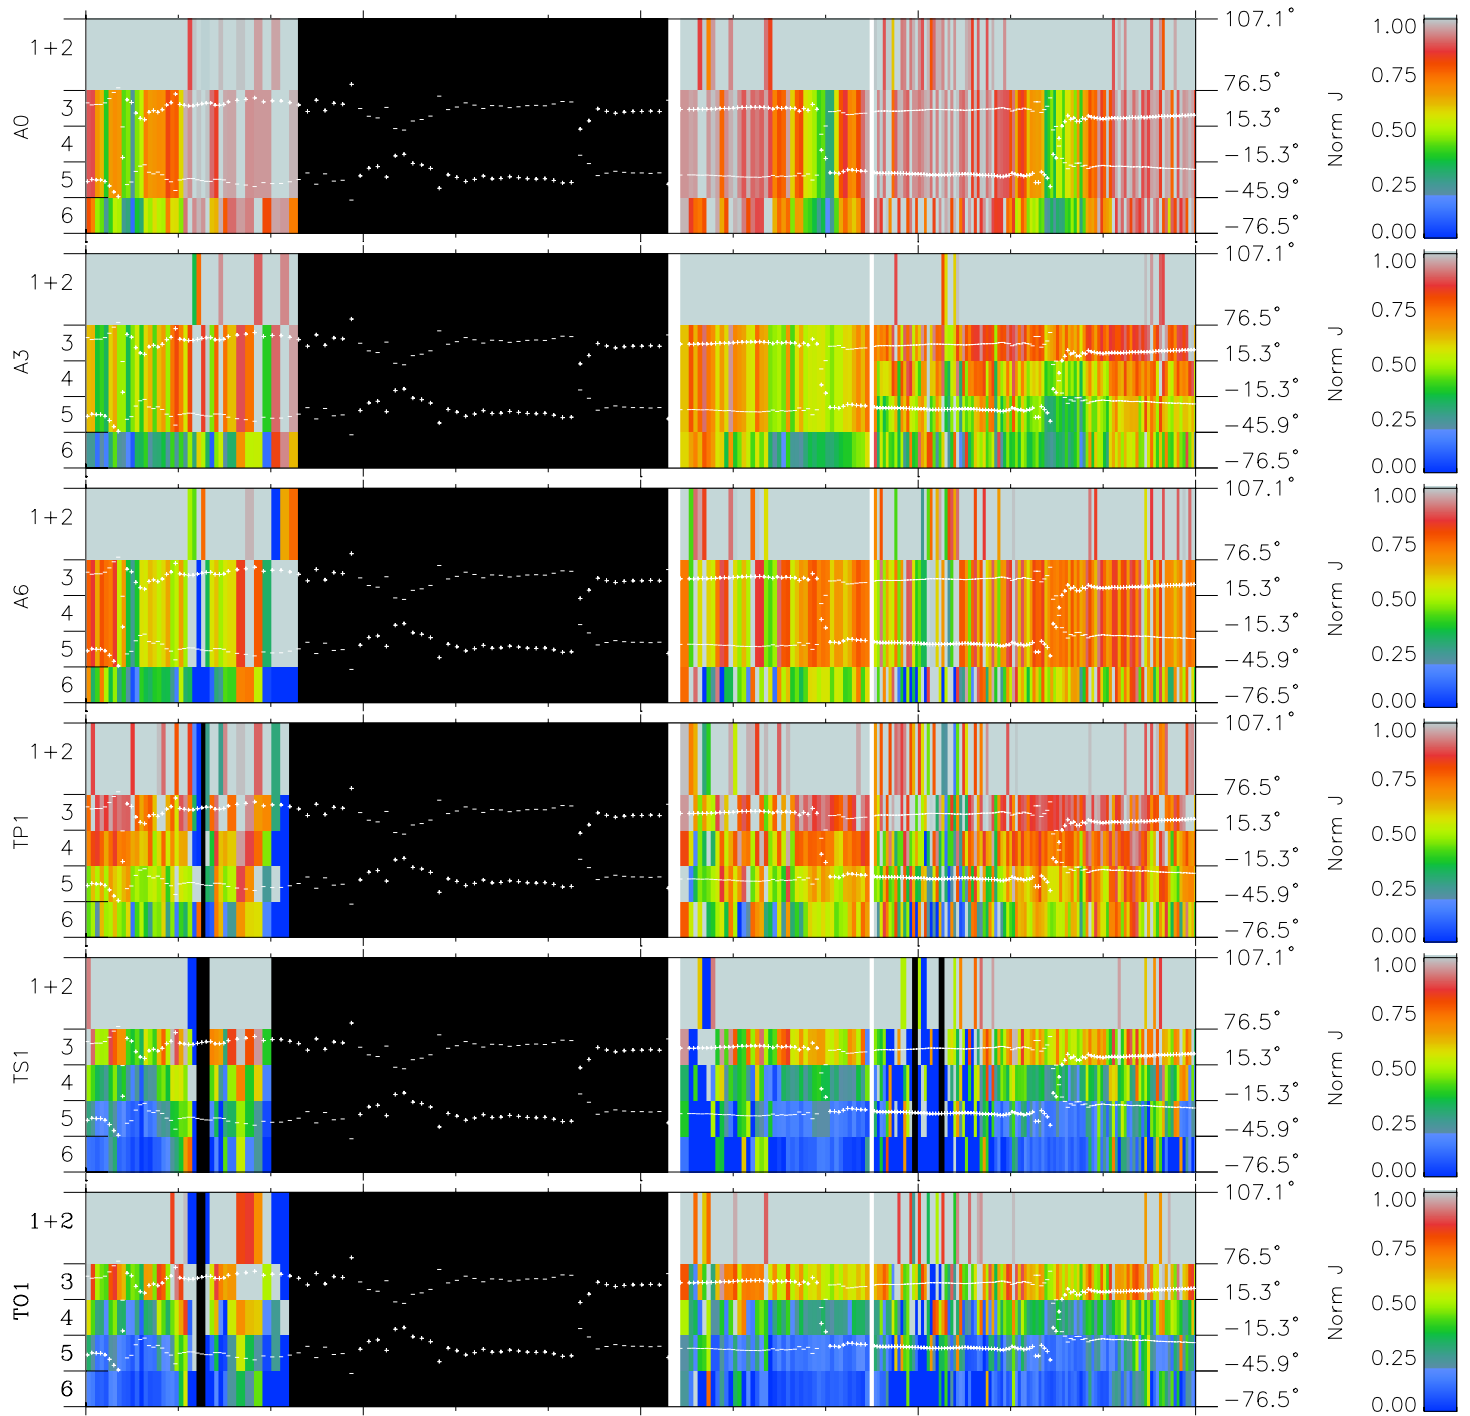

Galileo EPD Real Elevation Anisotropies 97091

Software Version: RTELEV_NORM V 1.20
Data Production: 06-03-00
Plot Production: Sat Sep 15 02:01:04 2001
Color File: wondr3
Geofactor File: 1.1

00:00:00 1997-091	91-06	91-12	91-18	00:00:00 1997-092	
+	+	+	+	+	X JSE(R _j)
-7.03	-5.36	-3.68	-1.98	-0.27	Y JSE(R _j)
-37.51	-35.91	-34.18	-32.32	-30.31	Z JSE(R _j)
1.86	1.79	1.71	1.62	1.53	

- ◇ = Jupiter look direction
- = Corotation look direction