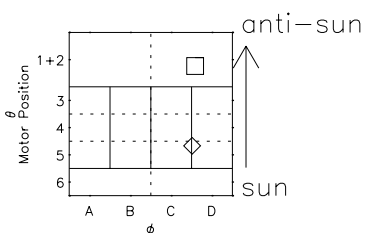

Galileo EPD Real Elevation Anisotropies 97091

Software Version: RTELEV_NORM V 1.20
Data Production: 06-03-00
Plot Production: Sat Sep 15 02:01:04 2001
Color File: wondr3
Geofactor File: 1.1

00:00:00 1997-091	91-06	91-12	91-18	00:00:00 1997-092	
+	+	+	+	+	X JSE(R _j)
-7.03	-5.36	-3.68	-1.98	-0.27	Y JSE(R _j)
-37.51	-35.91	-34.18	-32.32	-30.31	Z JSE(R _j)
1.86	1.79	1.71	1.62	1.53	

- ◇ = Jupiter look direction
- = Corotation look direction