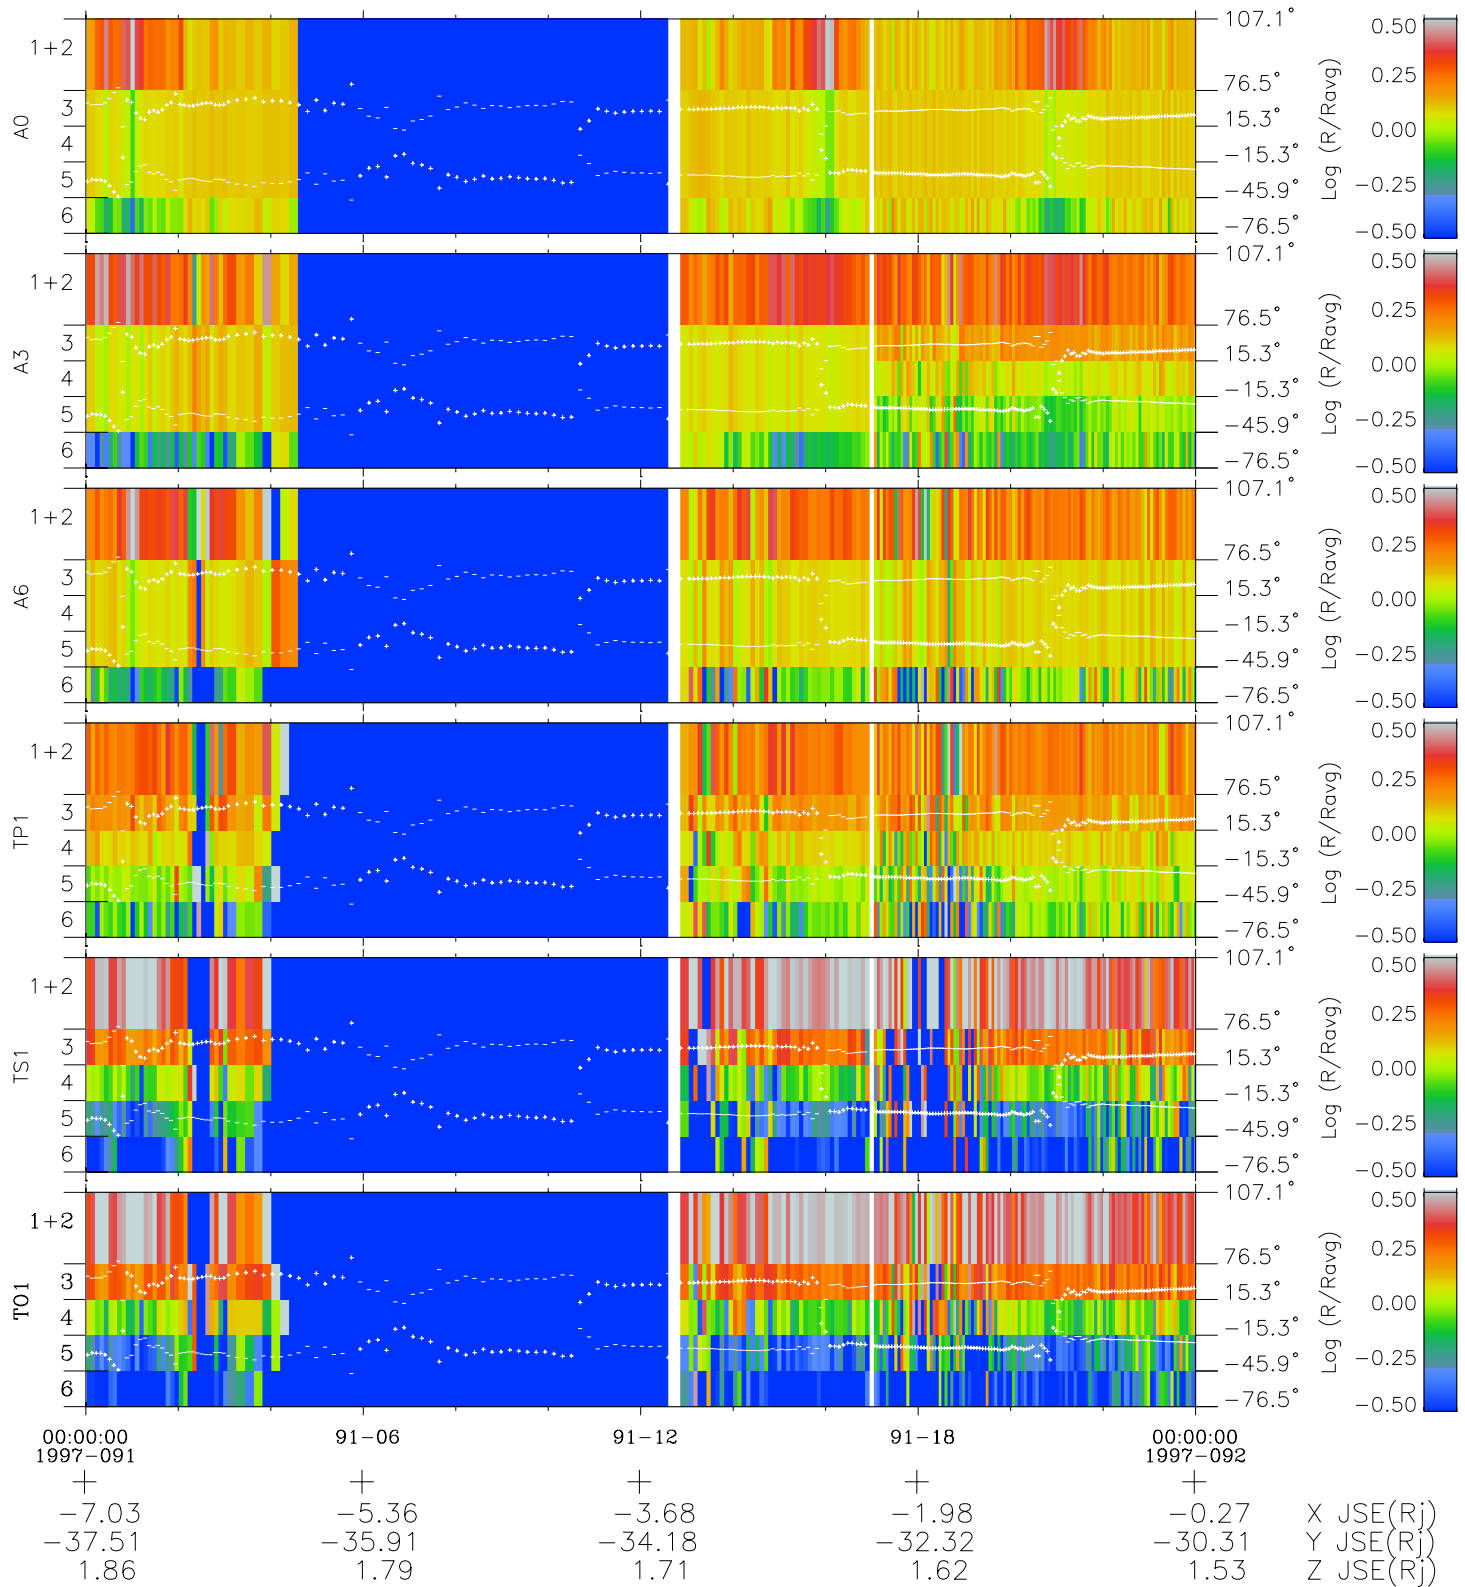

Galileo EPD Real Elevation Anisotropies 97091

Software Version: RTELEV_MEAN V 1.20
Data Production: 06-03-00
Plot Production: Sat Sep 15 02:00:25 2001
Color File: wondr3
Geofactor File: 1.1

- ◇ = Jupiter look direction
- = Corotation look direction