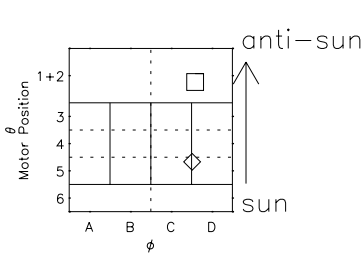

Galileo EPD Real Elevation Anisotropies 97091

Software Version: RTELEV_FLUX V 1.20
Data Production: 06-03-00
Plot Production: Sat Sep 15 02:00:44 2001
Color File: wondr3
Geofactor File: 1.1

00:00:00 1997-091	91-06	91-12	91-18	00:00:00 1997-092	
+	+	+	+	+	X JSE(R _j)
-7.03	-5.36	-3.68	-1.98	-0.27	Y JSE(R _j)
-37.51	-35.91	-34.18	-32.32	-30.31	Z JSE(R _j)
1.86	1.79	1.71	1.62	1.53	

- ◇ = Jupiter look direction
- = Corotation look direction