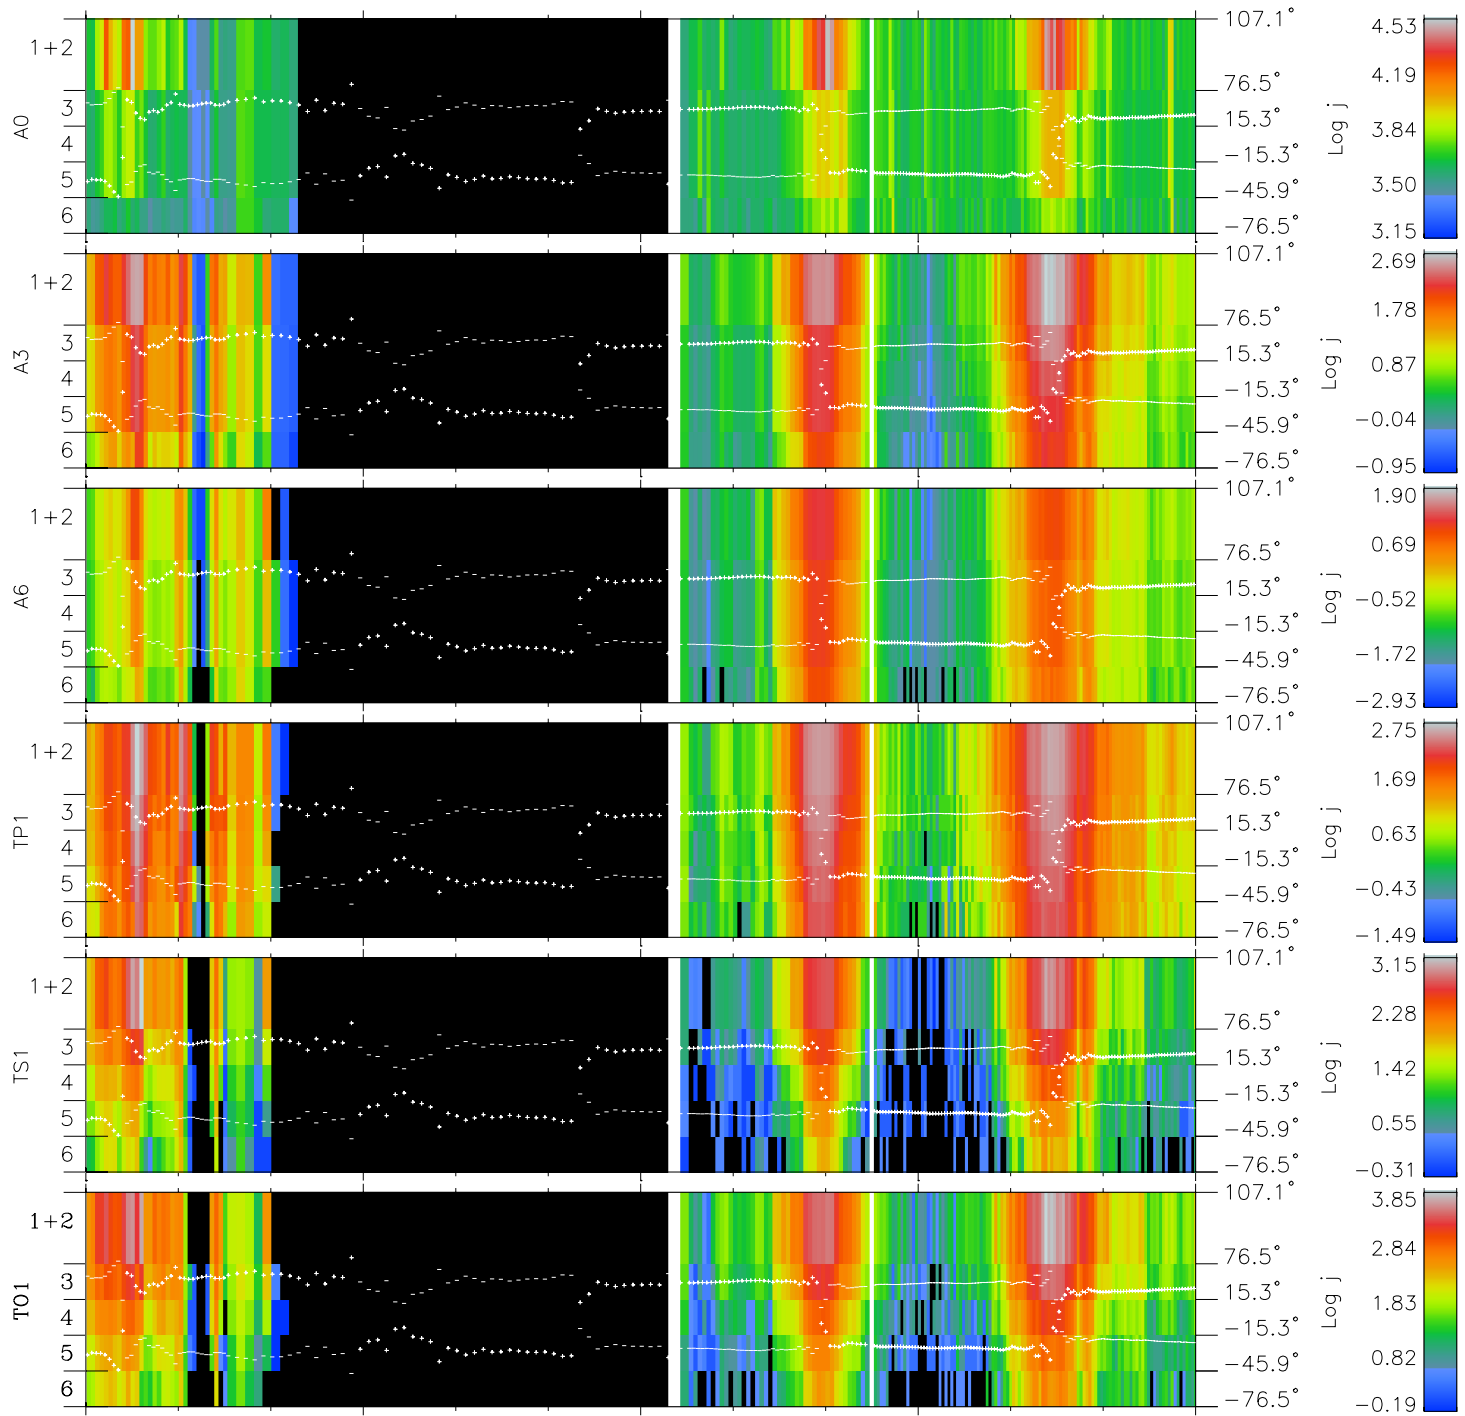

Galileo EPD Real Elevation Anisotropies 97091

Software Version: RTELEV_FLUX V 1.20
Data Production: 06-03-00
Plot Production: Sat Sep 15 02:00:44 2001
Color File: wondr3
Geofactor File: 1.1

00:00:00 1997-091	91-06	91-12	91-18	00:00:00 1997-092	
+	+	+	+	+	X JSE(R _j)
-7.03	-5.36	-3.68	-1.98	-0.27	Y JSE(R _j)
-37.51	-35.91	-34.18	-32.32	-30.31	Z JSE(R _j)
1.86	1.79	1.71	1.62	1.53	

- ◇ = Jupiter look direction
- = Corotation look direction