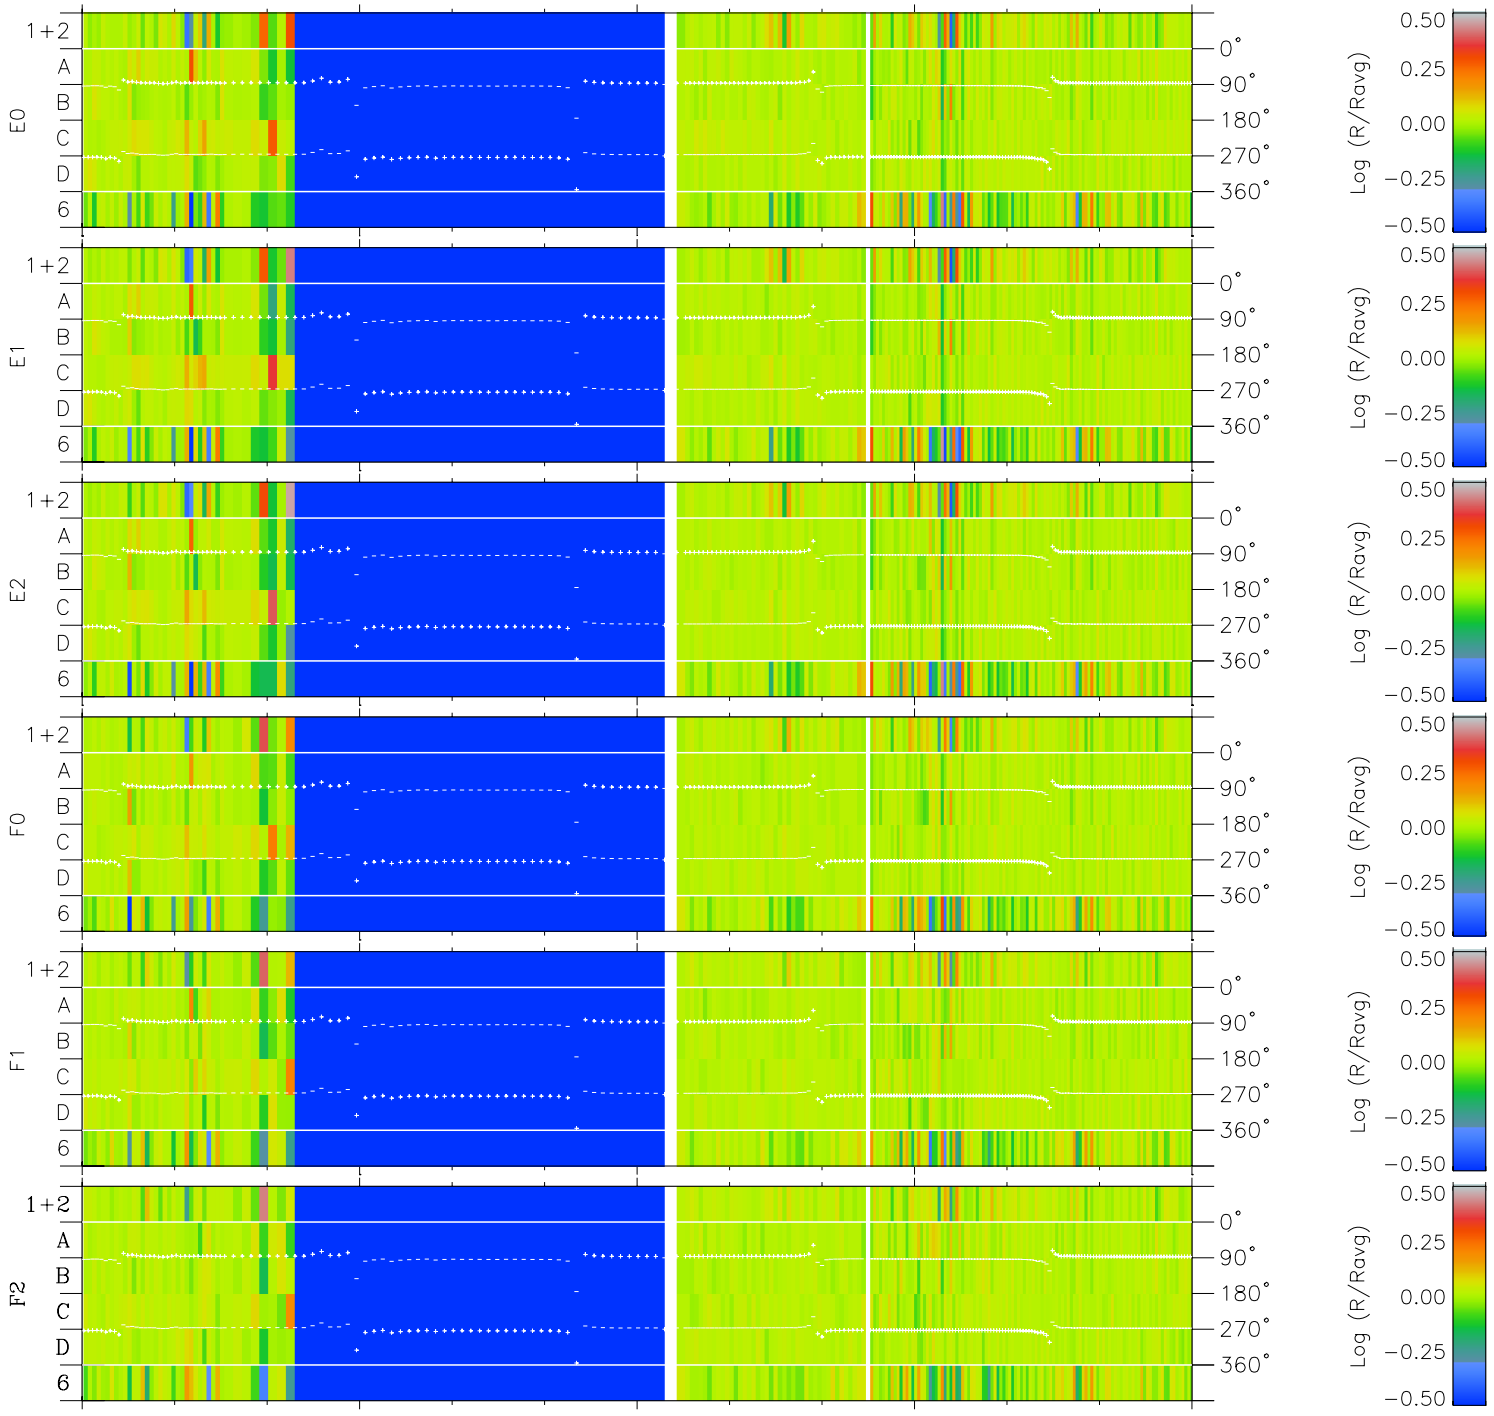

Galileo EPD Real Time Azimuth Anisotropies 97091

Software Version: RTAZIM_MEAN V 1.20
 Data Production: 06-03-00
 Plot Production: Sat Sep 15 02:01:31 2001
 Color File: wondr3
 Geofactor File: 1.1

00:00:00 1997-091	91-06	91-12	91-18	00:00:00 1997-092	
+	+	+	+	+	
-7.03	-5.36	-3.68	-1.98	-0.27	X JSE(R _j)
-37.51	-35.91	-34.18	-32.32	-30.31	Y JSE(R _j)
1.86	1.79	1.71	1.62	1.53	Z JSE(R _j)

- ◇ = Jupiter look direction
- = Corotation look direction