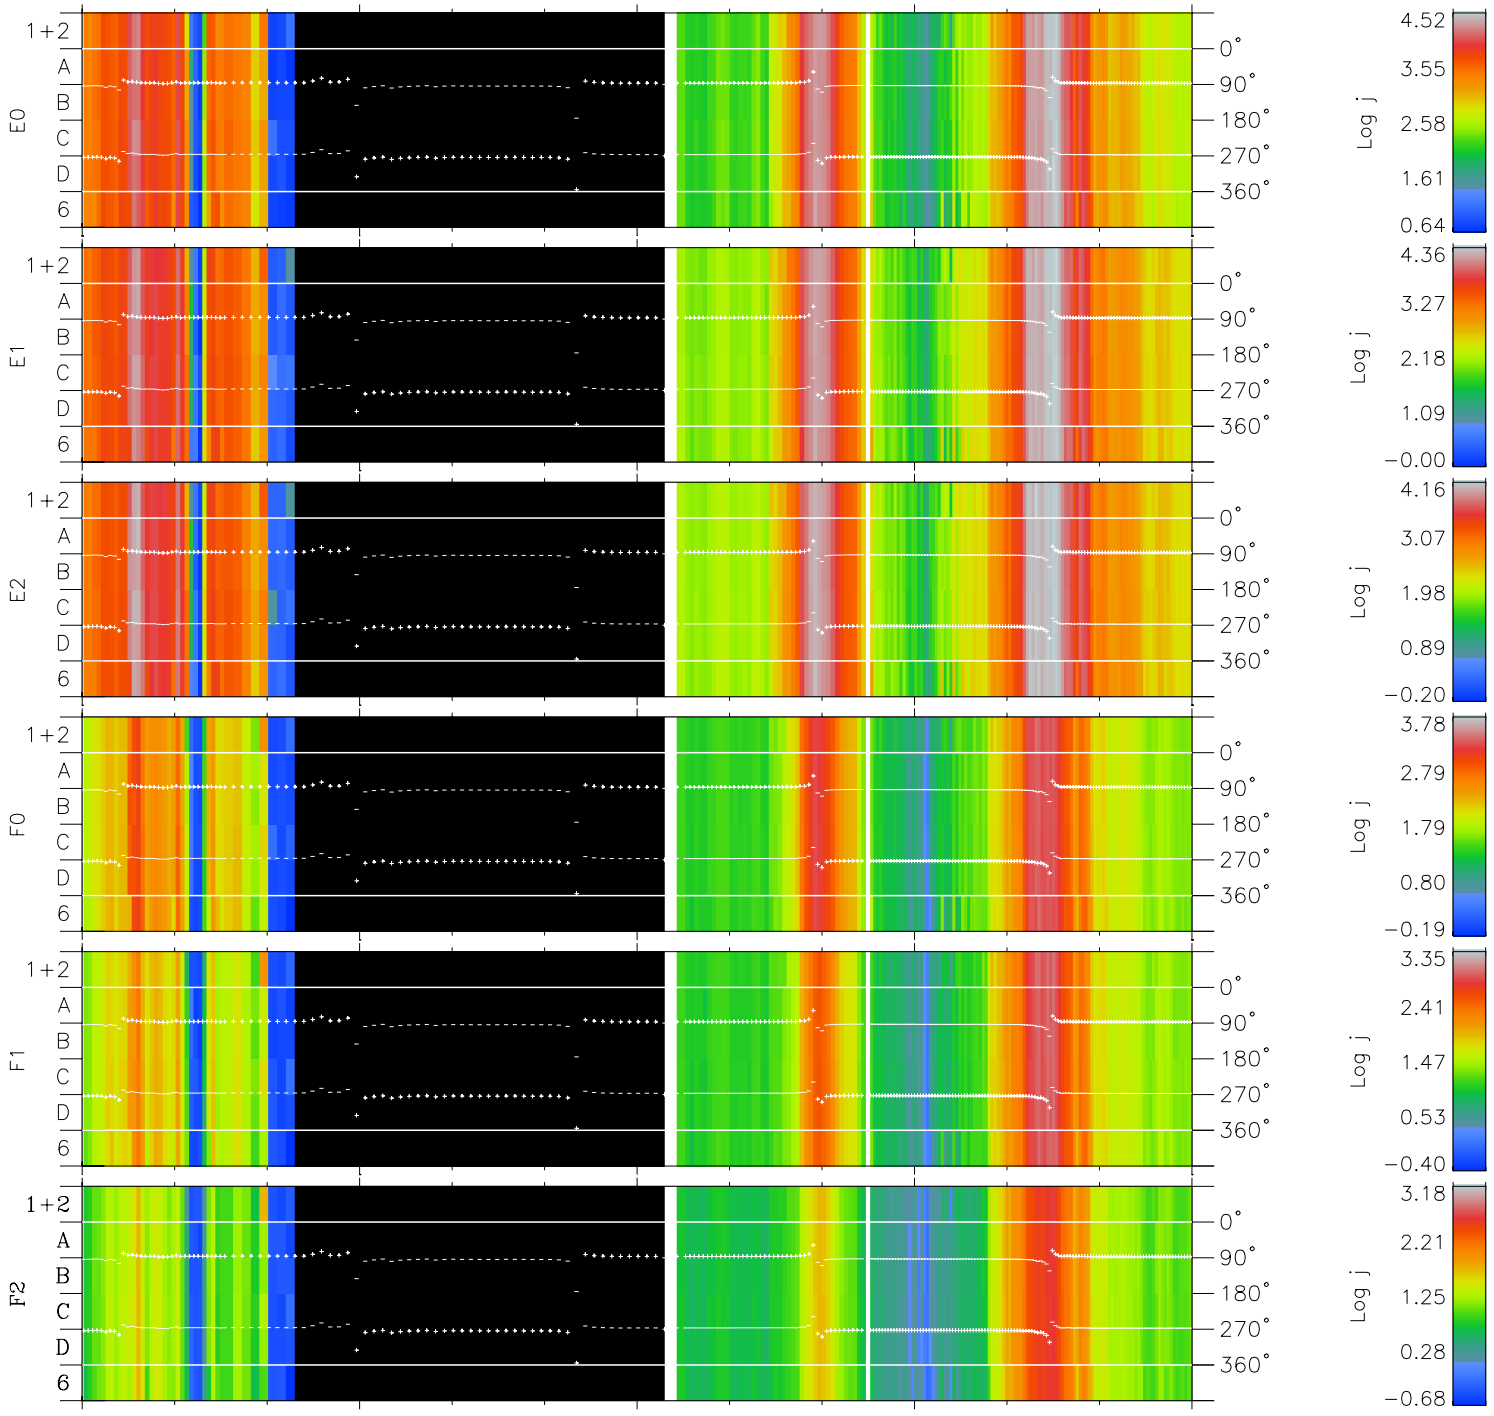

Galileo EPD Real Time Azimuth Anisotropies 97091

Software Version: RTAZIM_FLUX V 1.20
 Data Production: 06-03-00
 Plot Production: Sat Sep 15 02:01:48 2001
 Color File: wondr3
 Geofactor File: 1.1

00:00:00 1997-091	91-06	91-12	91-18	00:00:00 1997-092	
+	+	+	+	+	X $JSE(R_j)$
-7.03	-5.36	-3.68	-1.98	-0.27	Y $JSE(R_j)$
-37.51	-35.91	-34.18	-32.32	-30.31	Z $JSE(R_j)$
1.86	1.79	1.71	1.62	1.53	

- ◇ = Jupiter look direction
- = Corotation look direction