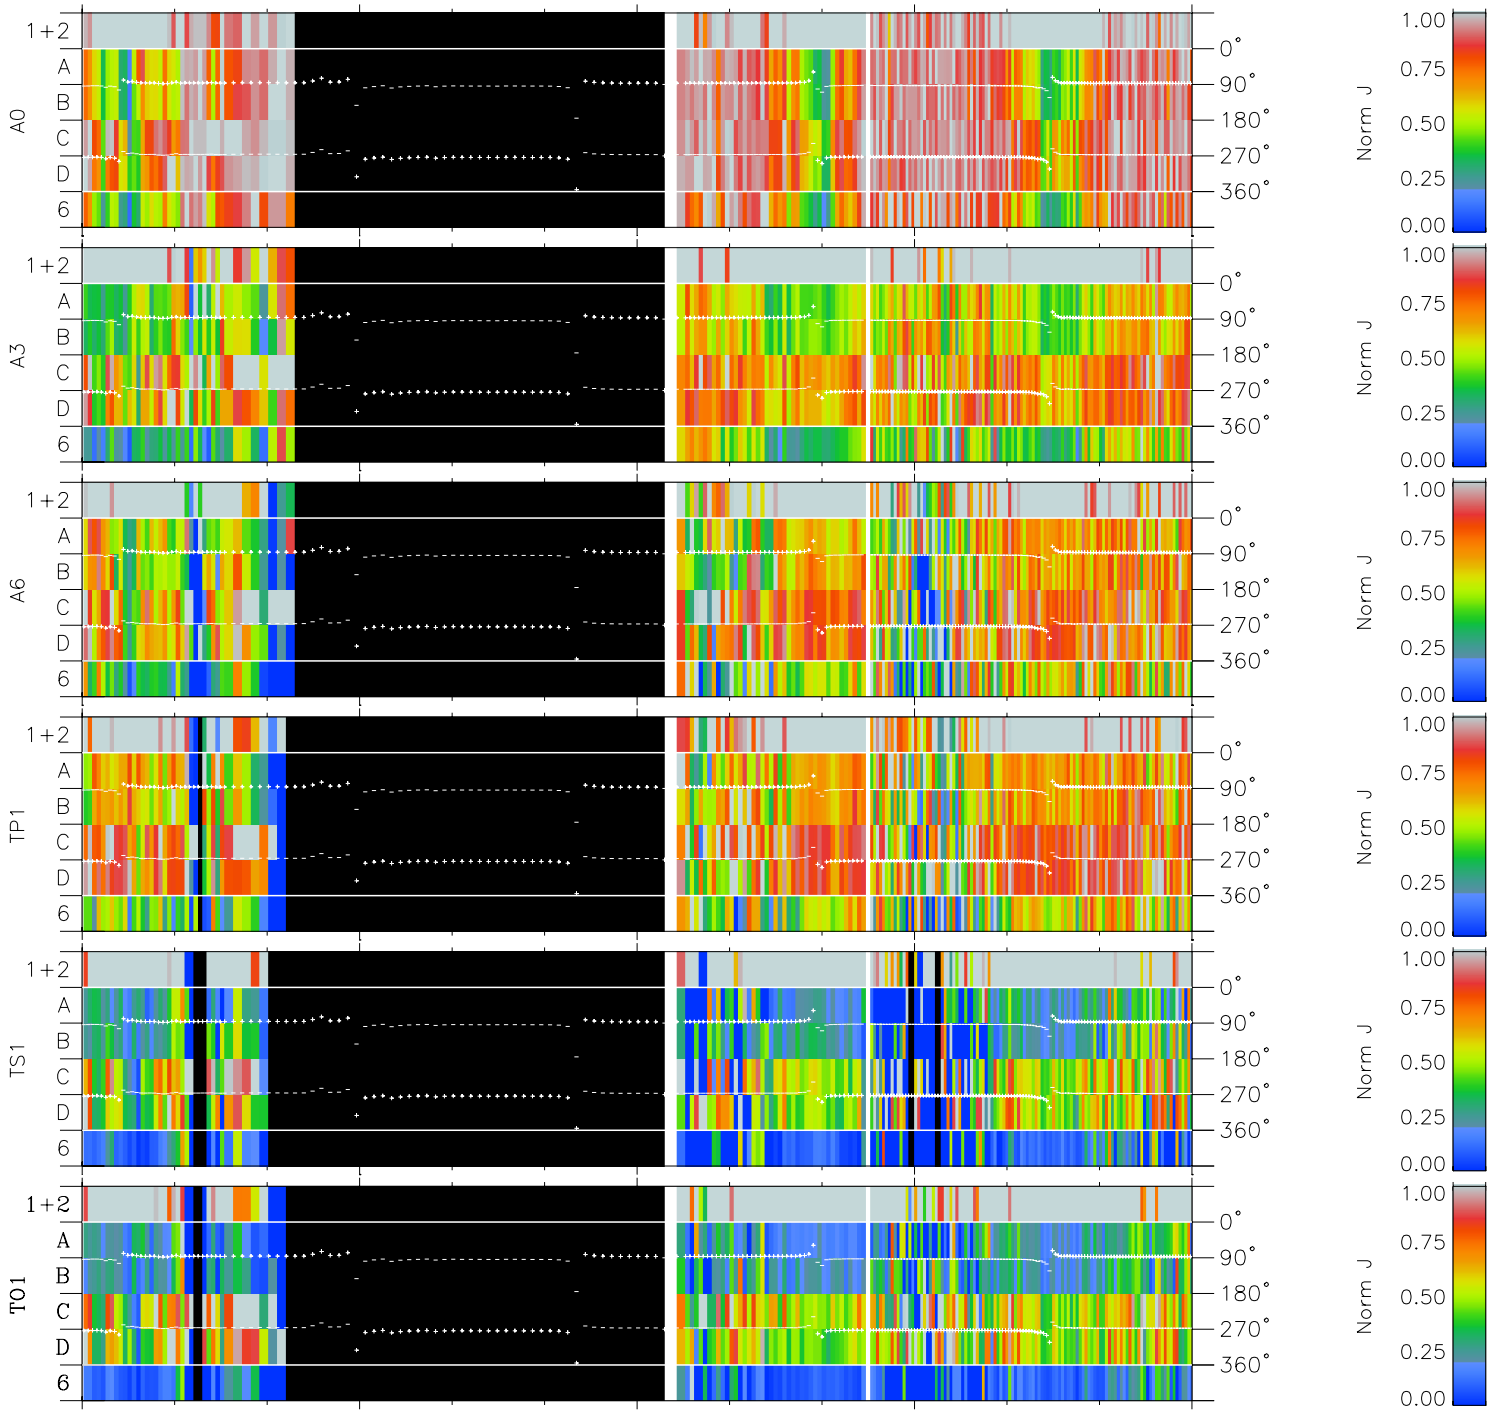

Galileo EPD Real Time Azimuth Anisotropies 97091

Software Version: RTAZIM_NORM V 1.20
Data Production: 06-03-00
Plot Production: Sat Sep 15 02:01:58 2001
Color File: wondr3
Geofactor File: 1.1

00:00:00 1997-091	91-06	91-12	91-18	00:00:00 1997-092	
+	+	+	+	+	X JSE(R _j)
-7.03	-5.36	-3.68	-1.98	-0.27	Y JSE(R _j)
-37.51	-35.91	-34.18	-32.32	-30.31	Z JSE(R _j)
1.86	1.79	1.71	1.62	1.53	

◇ = Jupiter look direction
□ = Corotation look direction