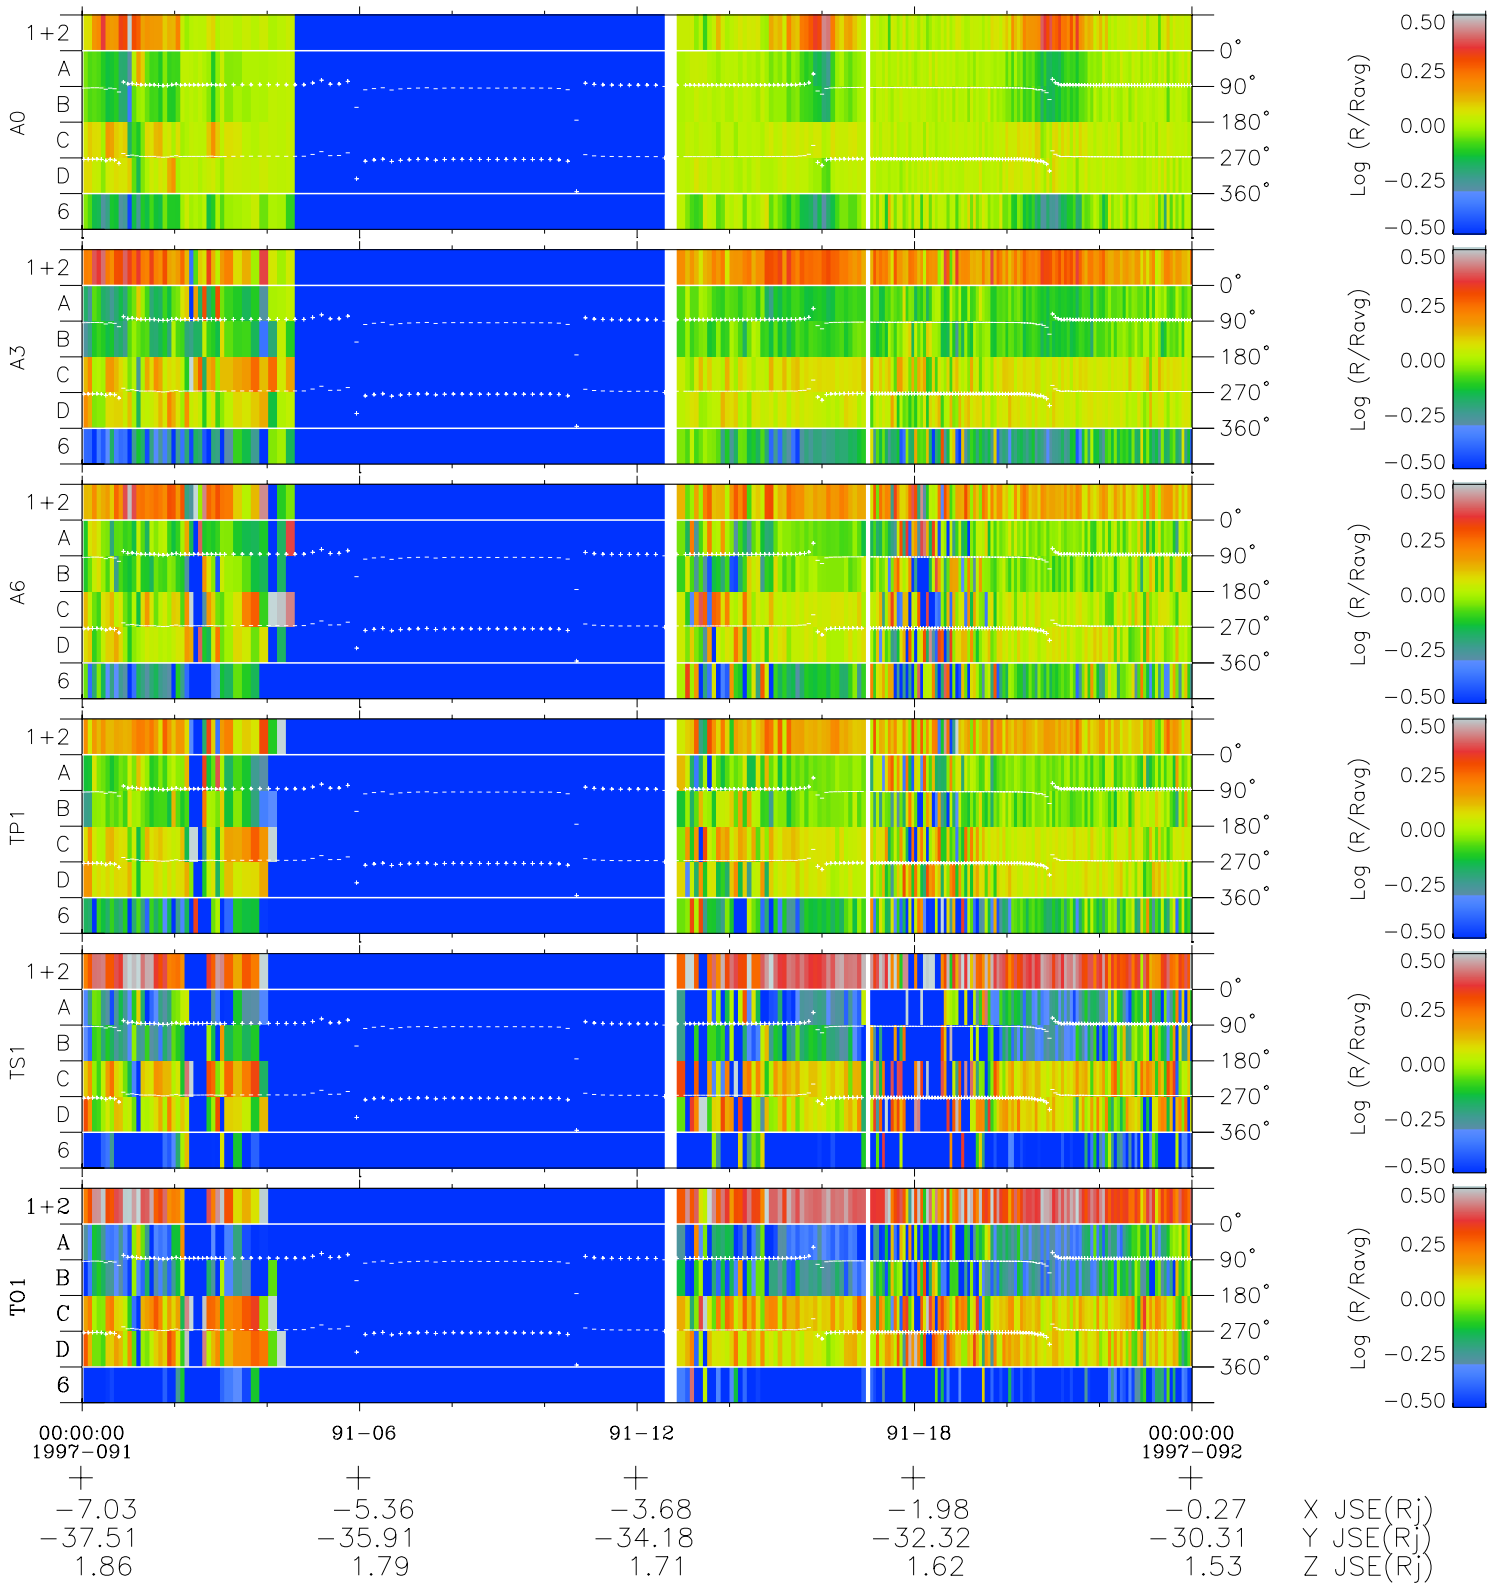

Galileo EPD Real Time Azimuth Anisotropies 97091

Software Version: RTAZIM_MEAN V 1.20
Data Production: 06-03-00
Plot Production: Sat Sep 15 02:01:22 2001
Color File: wondr3
Geofactor File: 1.1

◇ = Jupiter look direction
□ = Corotation look direction