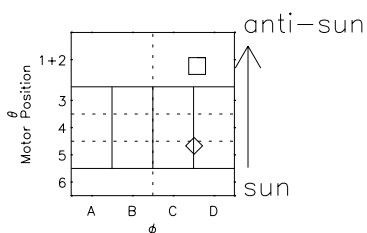

Galileo EPD Real Time Azimuth Anisotropies 97091

Software Version: RTAZIM_MEAN V 1.20
Data Production: 06-03-00
Plot Production: Sat Sep 15 02:01:22 2001
Color File: wondr3
Geofactor File: 1.1

◇ = Jupiter look direction
□ = Corotation look direction