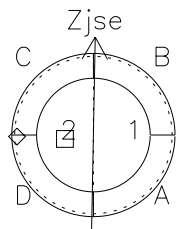

Galileo EPD Real Time Azimuth Anisotropies 97091

Software Version: RTAZIM_MEAN V 1.20
Data Production: 06-03-00
Plot Production: Sat Sep 15 02:01:22 2001
Color File: wondr3
Geofactor File: 1.1

◇ = Jupiter look direction
□ = Corotation look direction