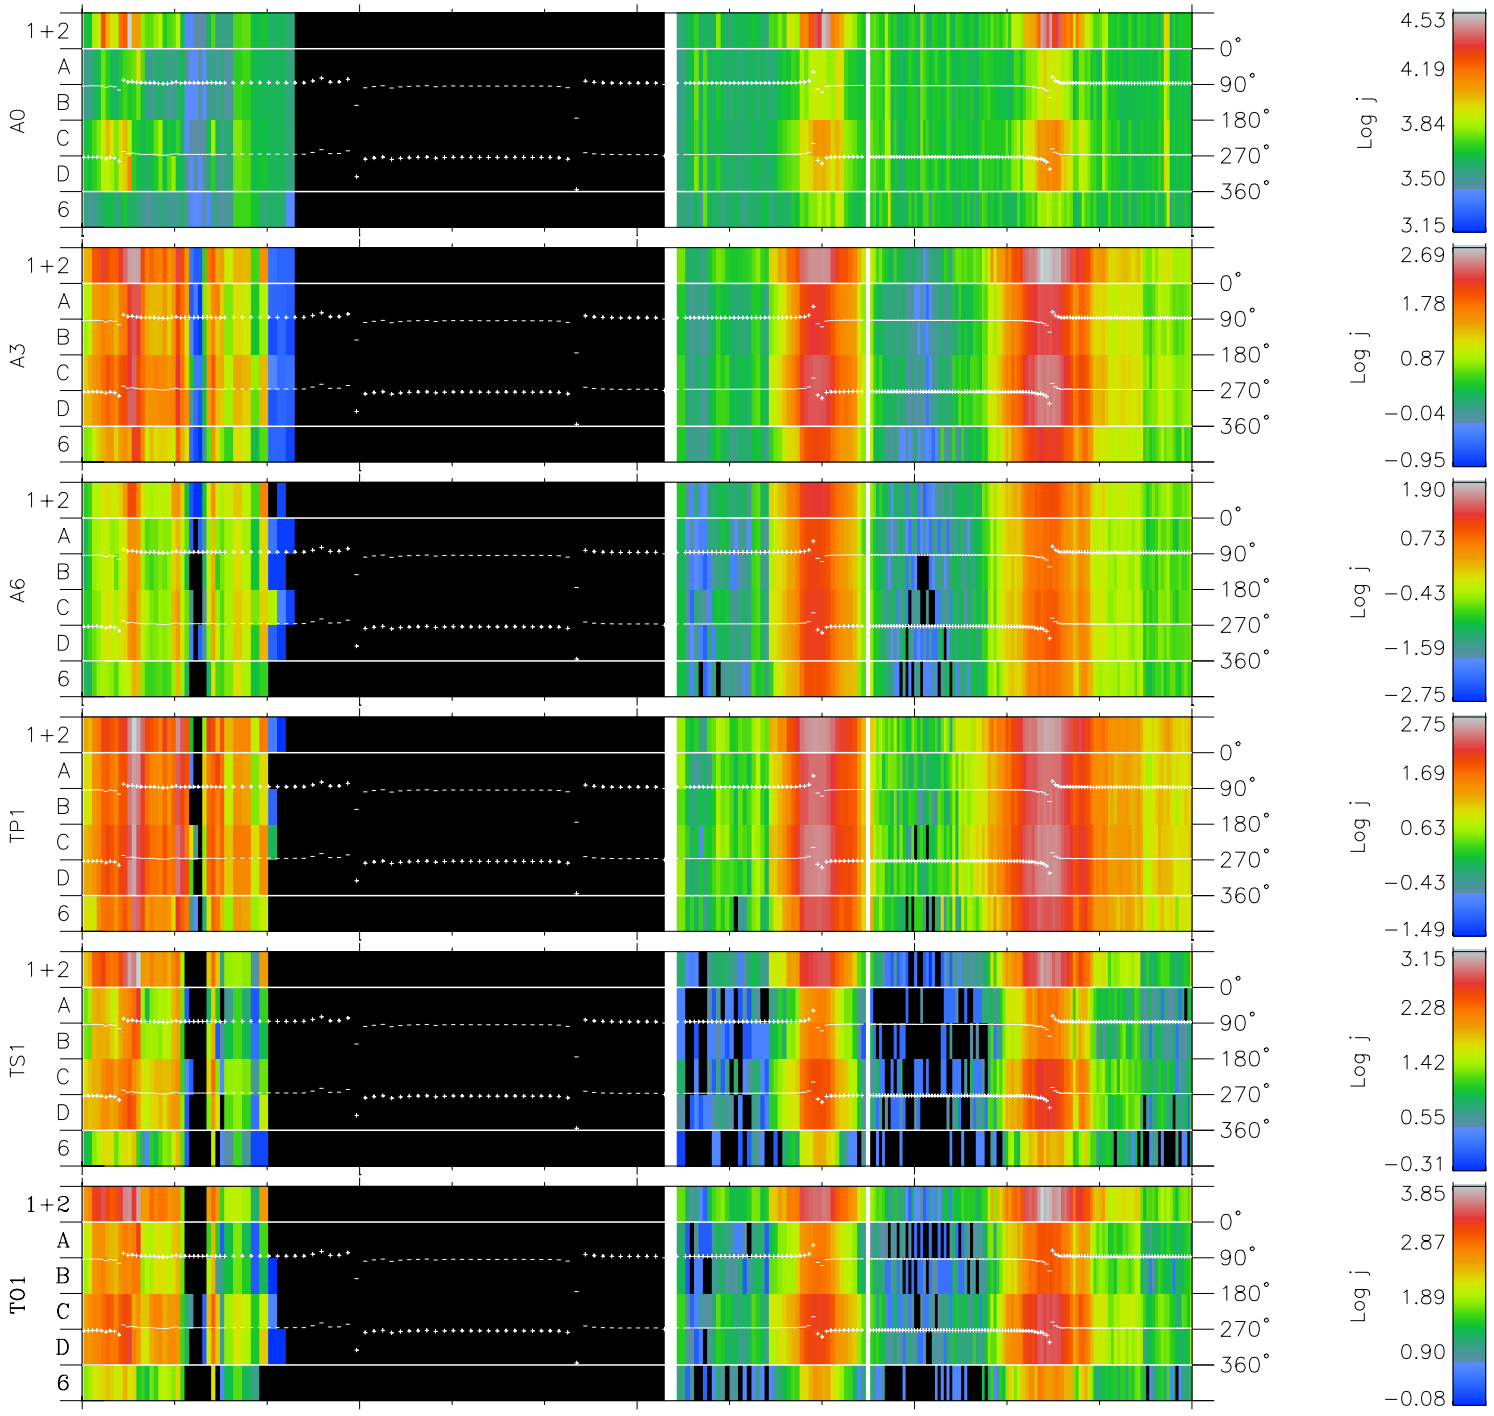

Galileo EPD Real Time Azimuth Anisotropies 97091

Software Version: RTAZIM_FLUX V 1.20
 Data Production: 06-03-00
 Plot Production: Sat Sep 15 02:01:40 2001
 Color File: wondr3
 Geofactor File: 1.1

00:00:00 1997-091	91-06	91-12	91-18	00:00:00 1997-092	
+	+	+	+	+	X JSE(R _j)
-7.03	-5.36	-3.68	-1.98	-0.27	Y JSE(R _j)
-37.51	-35.91	-34.18	-32.32	-30.31	Z JSE(R _j)
1.86	1.79	1.71	1.62	1.53	

- ◇ = Jupiter look direction
- = Corotation look direction