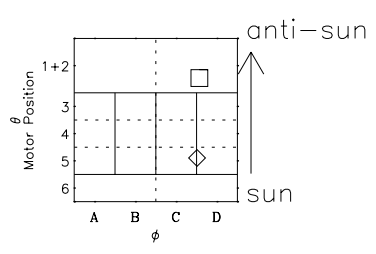

# Galileo EPD Real Time Omni Spectrum 97090

Software Version: RTSPEC\_OMNI V 1.20  
 Data Production: 06-03-00  
 Plot Production: Sat Sep 15 01:49:09 2001  
 Color File: wondr3  
 Geofactor File: 1.1

◇ = Jupiter look direction  
 □ = Corotation look direction