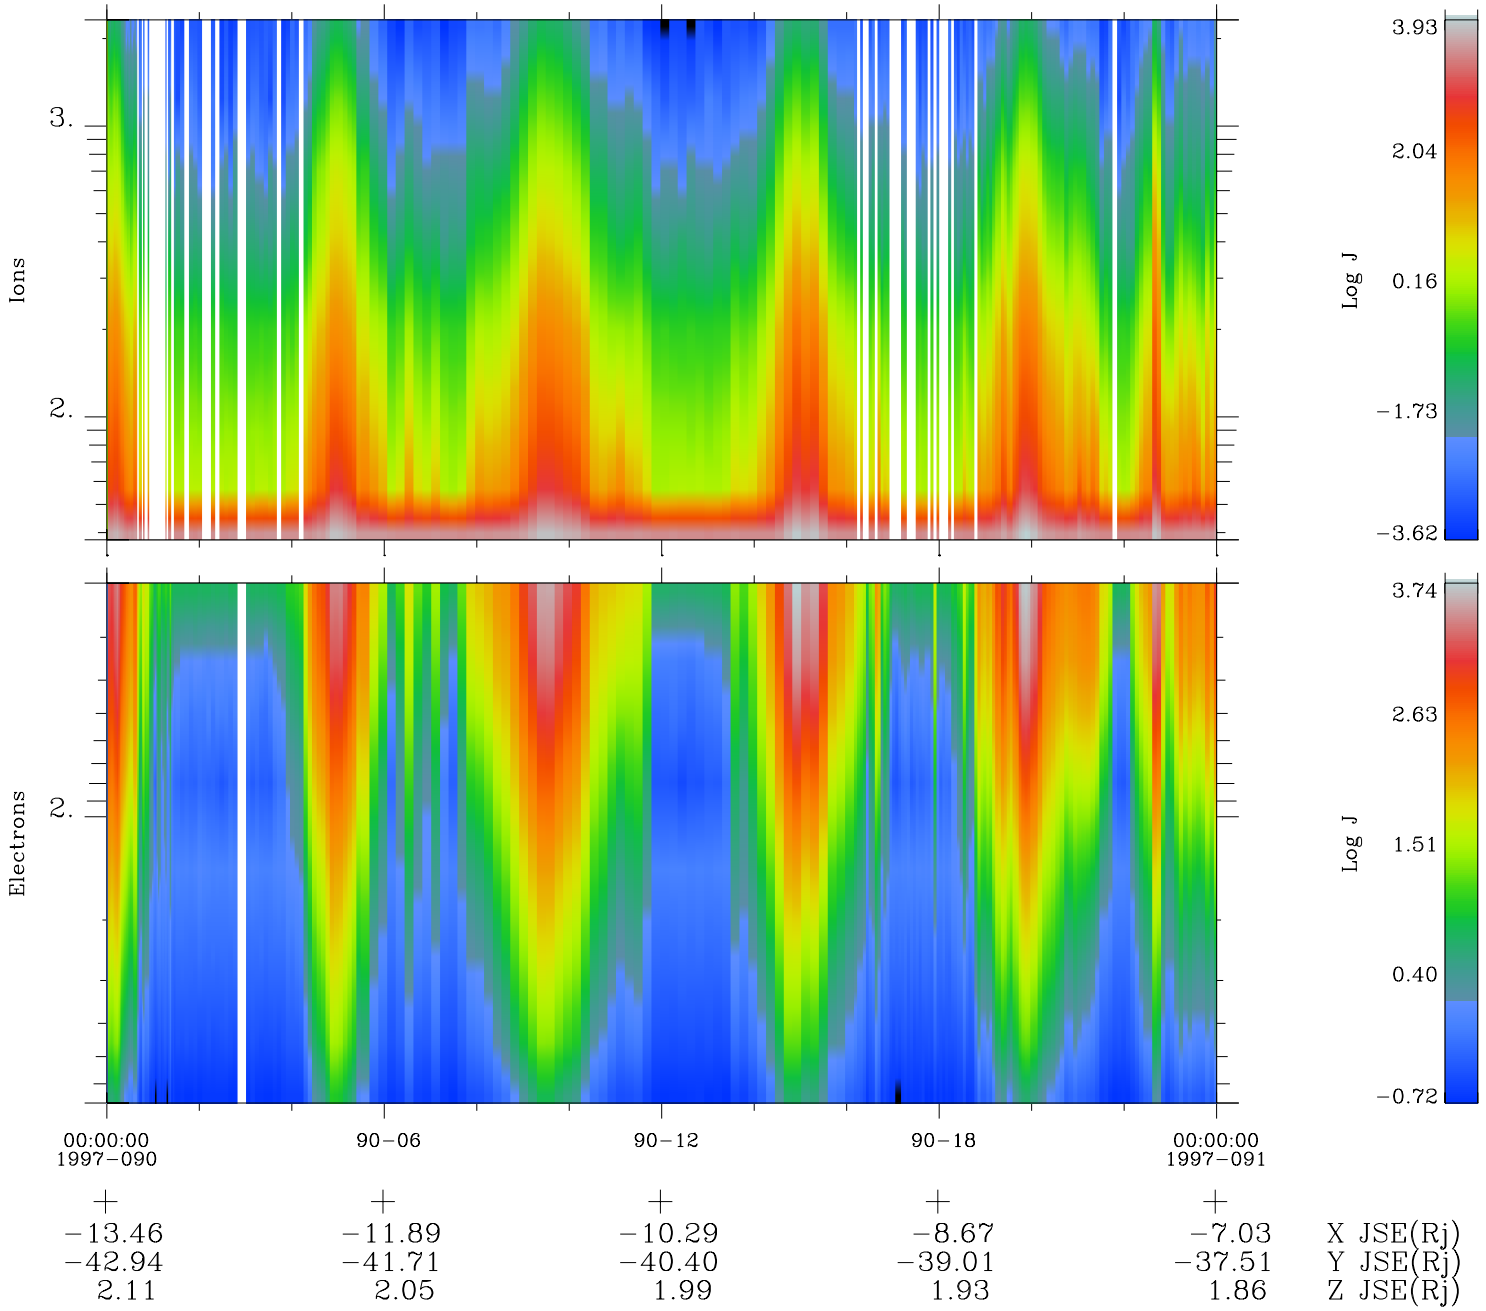

# Galileo EPD Real Time Omni Spectrum 97090

Software Version: RTSPEC\_OMNI V 1.20  
 Data Production: 06-03-00  
 Plot Production: Sat Sep 15 01:49:09 2001  
 Color File: wondr3  
 Geofactor File: 1.1

◇ = Jupiter look direction  
 □ = Corotation look direction