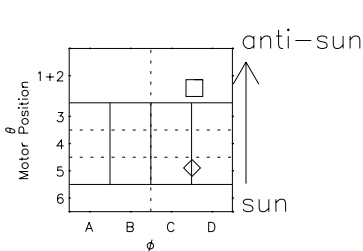

Galileo EPD Real Time R6 Ions Spectra 97090

Software Version: RTSPEC_R6 V 1.20
 Data Production: 06-03-00
 Plot Production: Sat Sep 15 01:48:48 2001
 Color File: wondr3
 Geofactor File: 1.1

- ◇ = Jupiter look direction
- = Corotation look direction