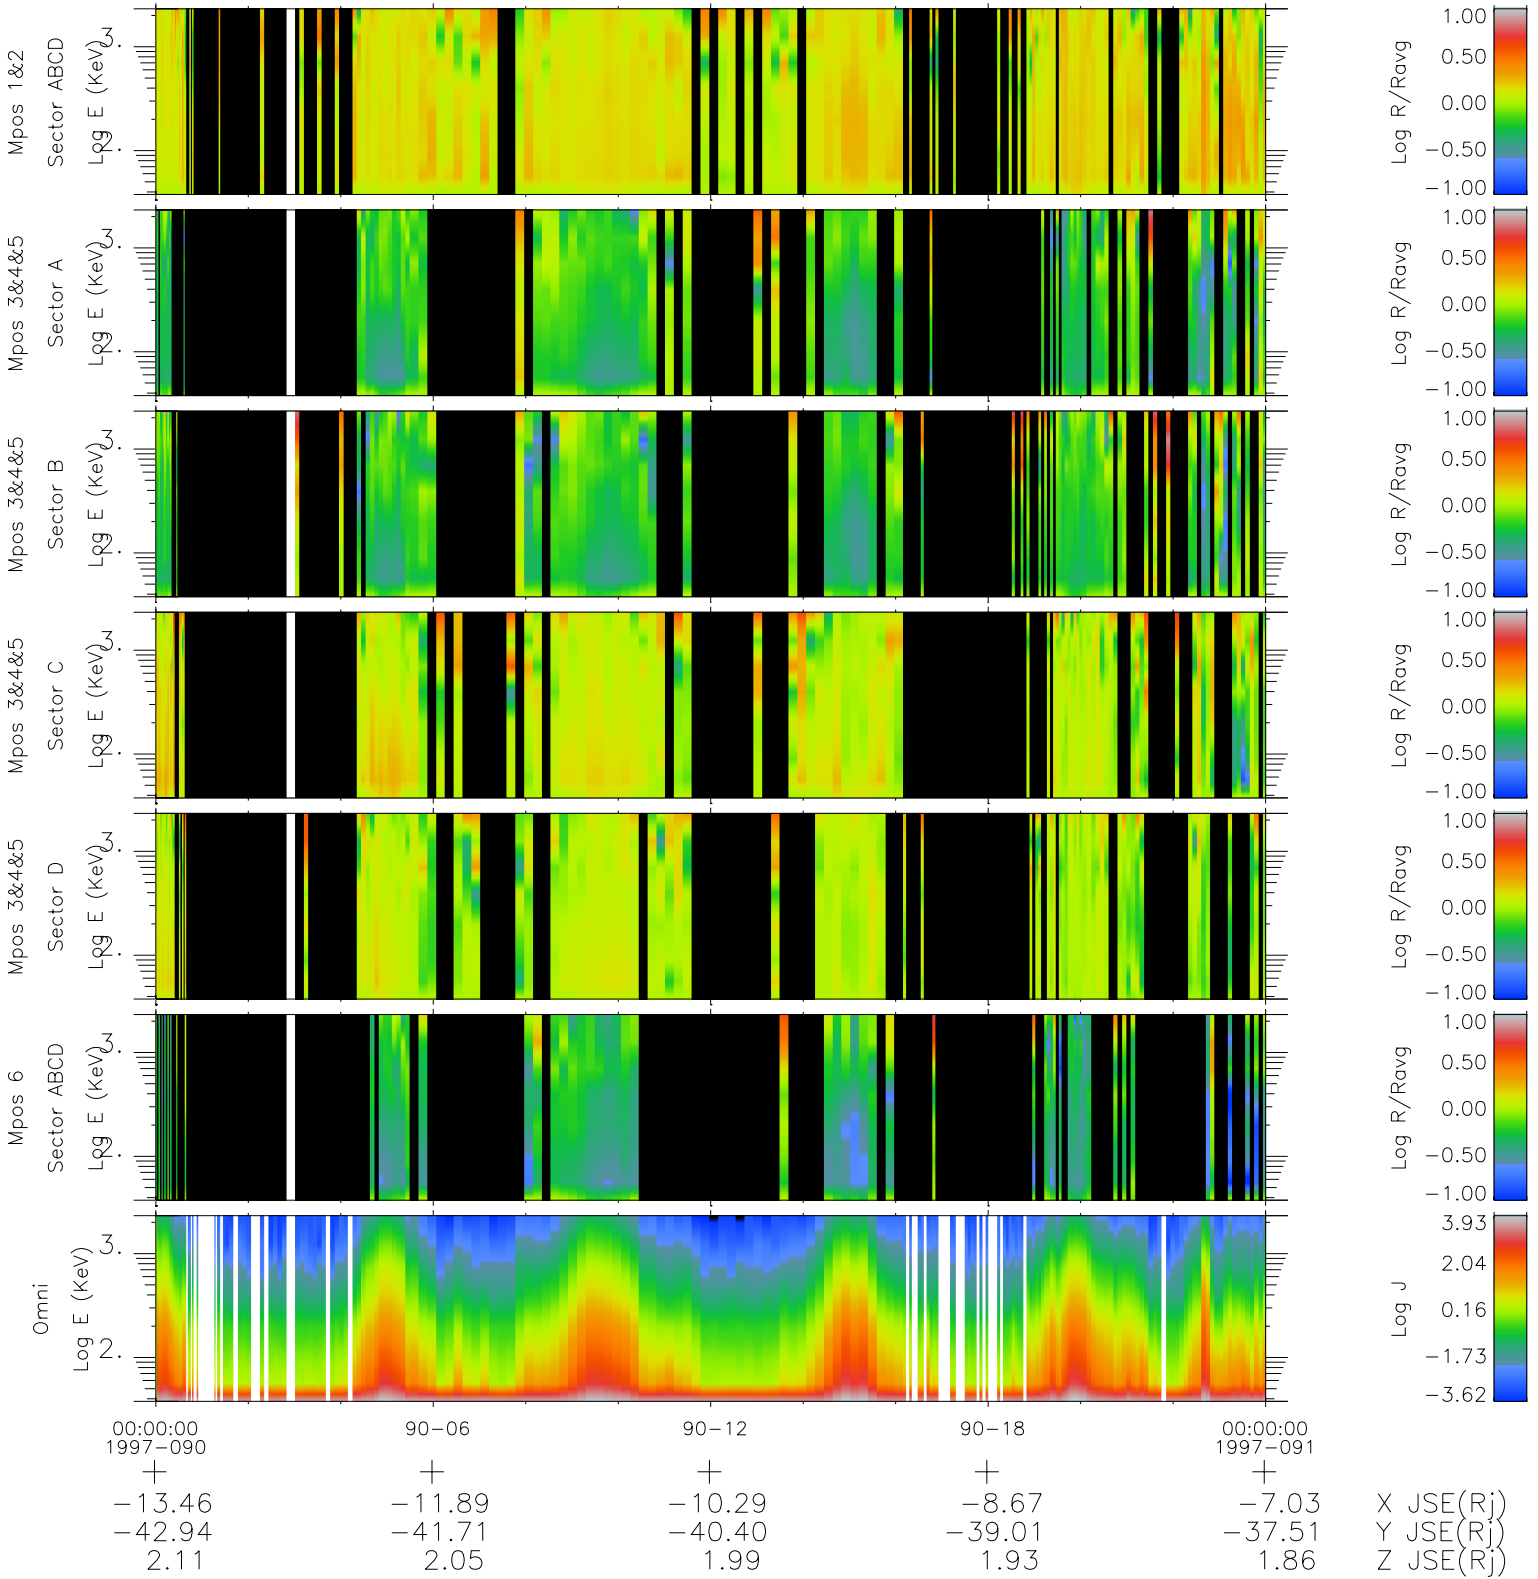

Galileo EPD Real Time R6 Ions Spectra 97090

Software Version: RTSPEC_R6 V 1.20
 Data Production: 06-03-00
 Plot Production: Sat Sep 15 01:48:48 2001
 Color File: wondr3
 Geofactor File: 1.1

- ◇ = Jupiter look direction
- = Corotation look direction