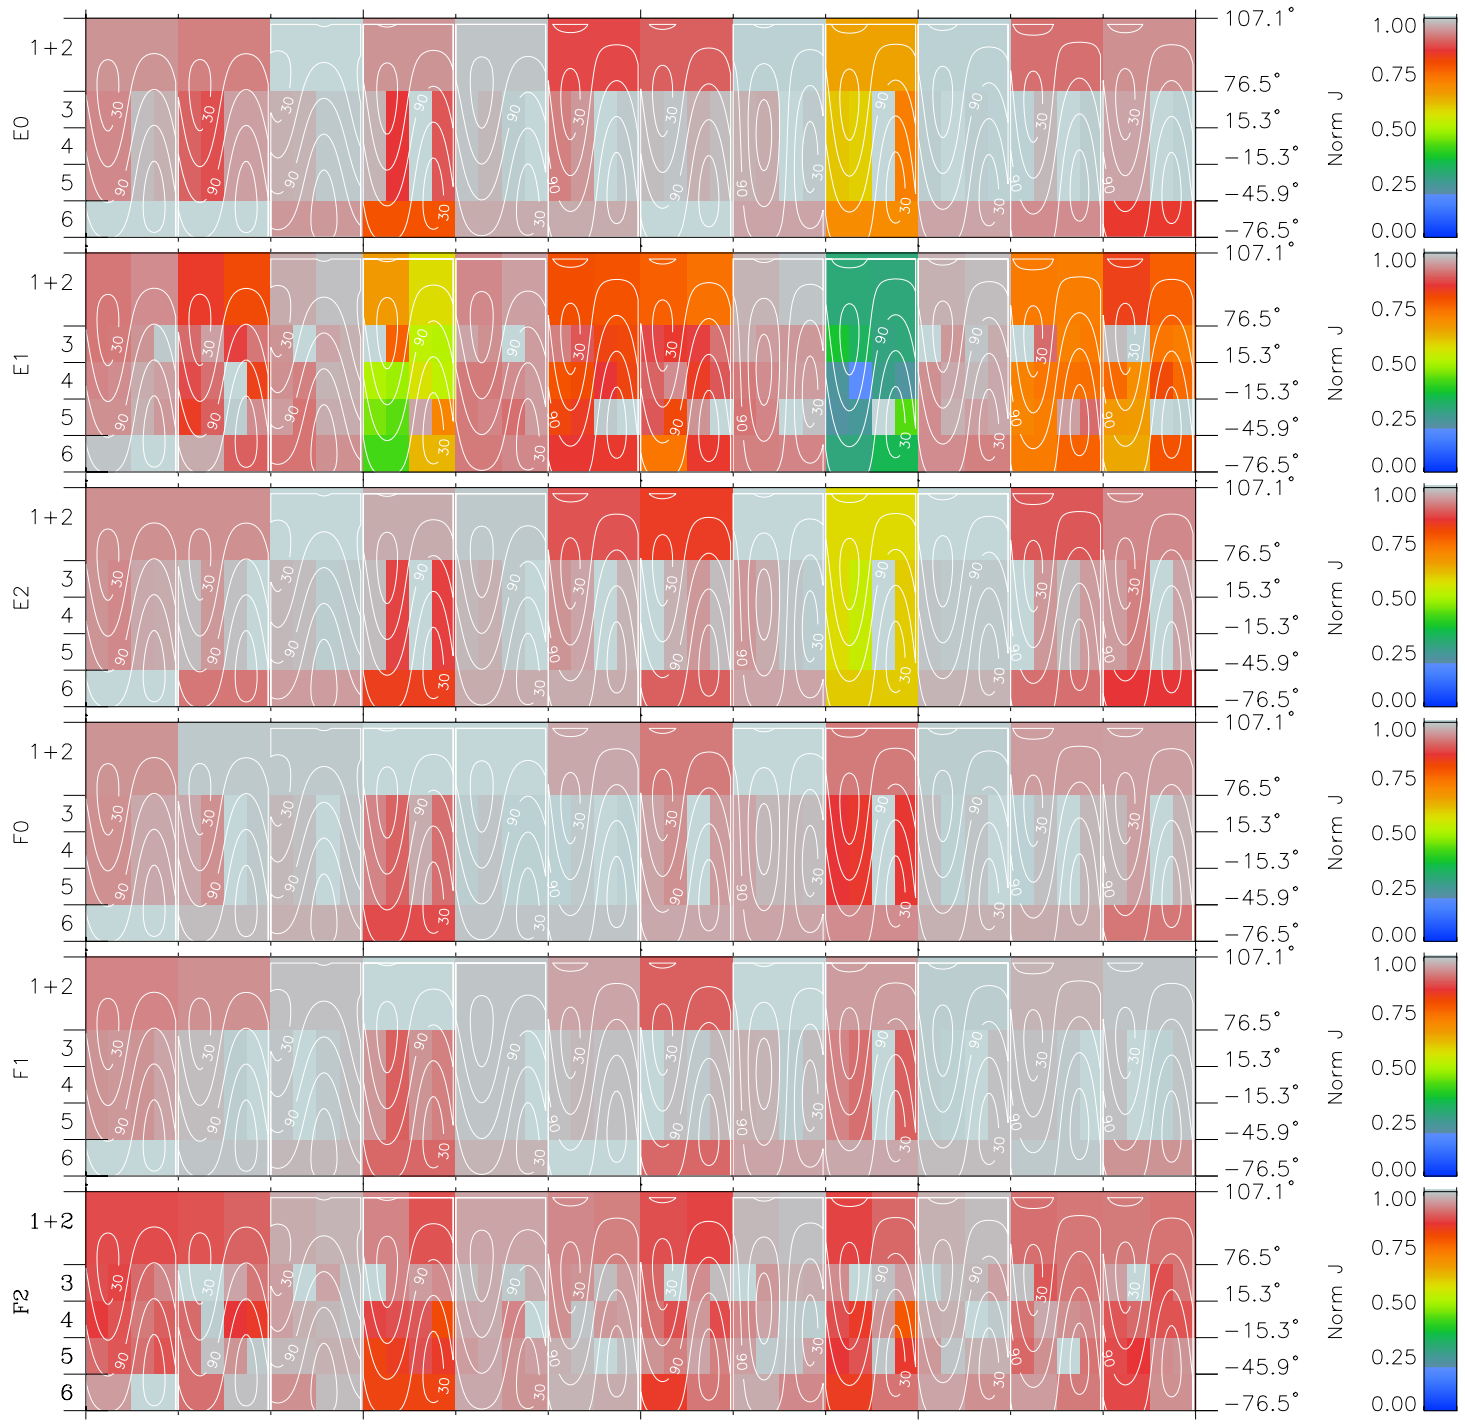

Galileo EPD Real Time All-Sky Anisotropies 97090

Software Version: RTSKY_NORM V 1.20
Data Production: 06-03-00
Plot Production: Sat Sep 15 01:50:16 2001
Color File: wondr3
Geofactor File: 1.1

00:00:00 1997-090	90-06	90-12	90-18	00:00:00 1997-091	
+	+	+	+	+	X JSE(R _j)
-13.46	-11.89	-10.29	-8.67	-7.03	Y JSE(R _j)
-42.94	-41.71	-40.40	-39.01	-37.51	Z JSE(R _j)
2.11	2.05	1.99	1.93	1.86	

- ◇ = Jupiter look direction
- = Corotation look direction