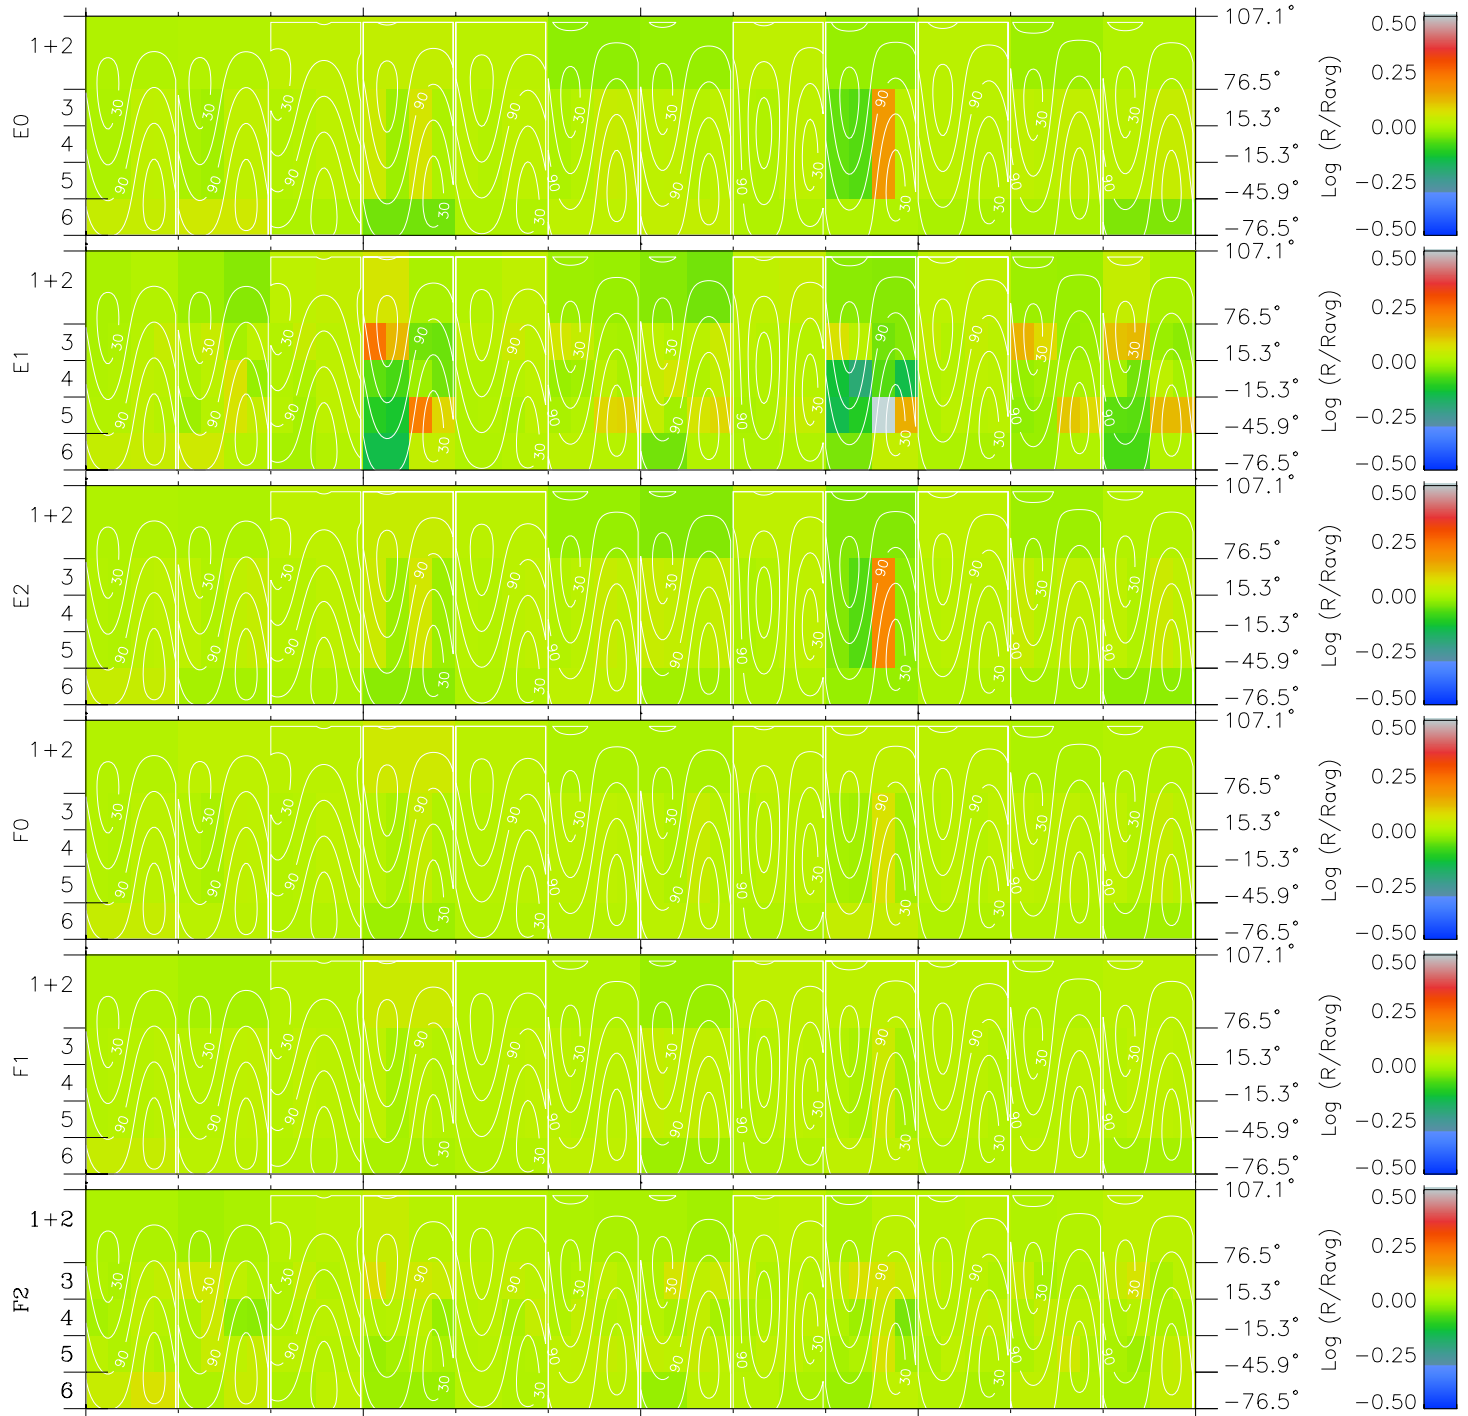

Galileo EPD Real Time All-Sky Anisotropies 97090

Software Version: RTSKY_MEAN V 1.20
 Data Production: 06-03-00
 Plot Production: Sat Sep 15 01:49:31 2001
 Color File: wondr3
 Geofactor File: 1.1

00:00:00 1997-090	90-06	90-12	90-18	00:00:00 1997-091	X JSE(R _j)	Y JSE(R _j)	Z JSE(R _j)
+ -13.46 -42.94 2.11	+ -11.89 -41.71 2.05	+ -10.29 -40.40 1.99	+ -8.67 -39.01 1.93	+ -7.03 -37.51 1.86			

- ◇ = Jupiter look direction
- = Corotation look direction