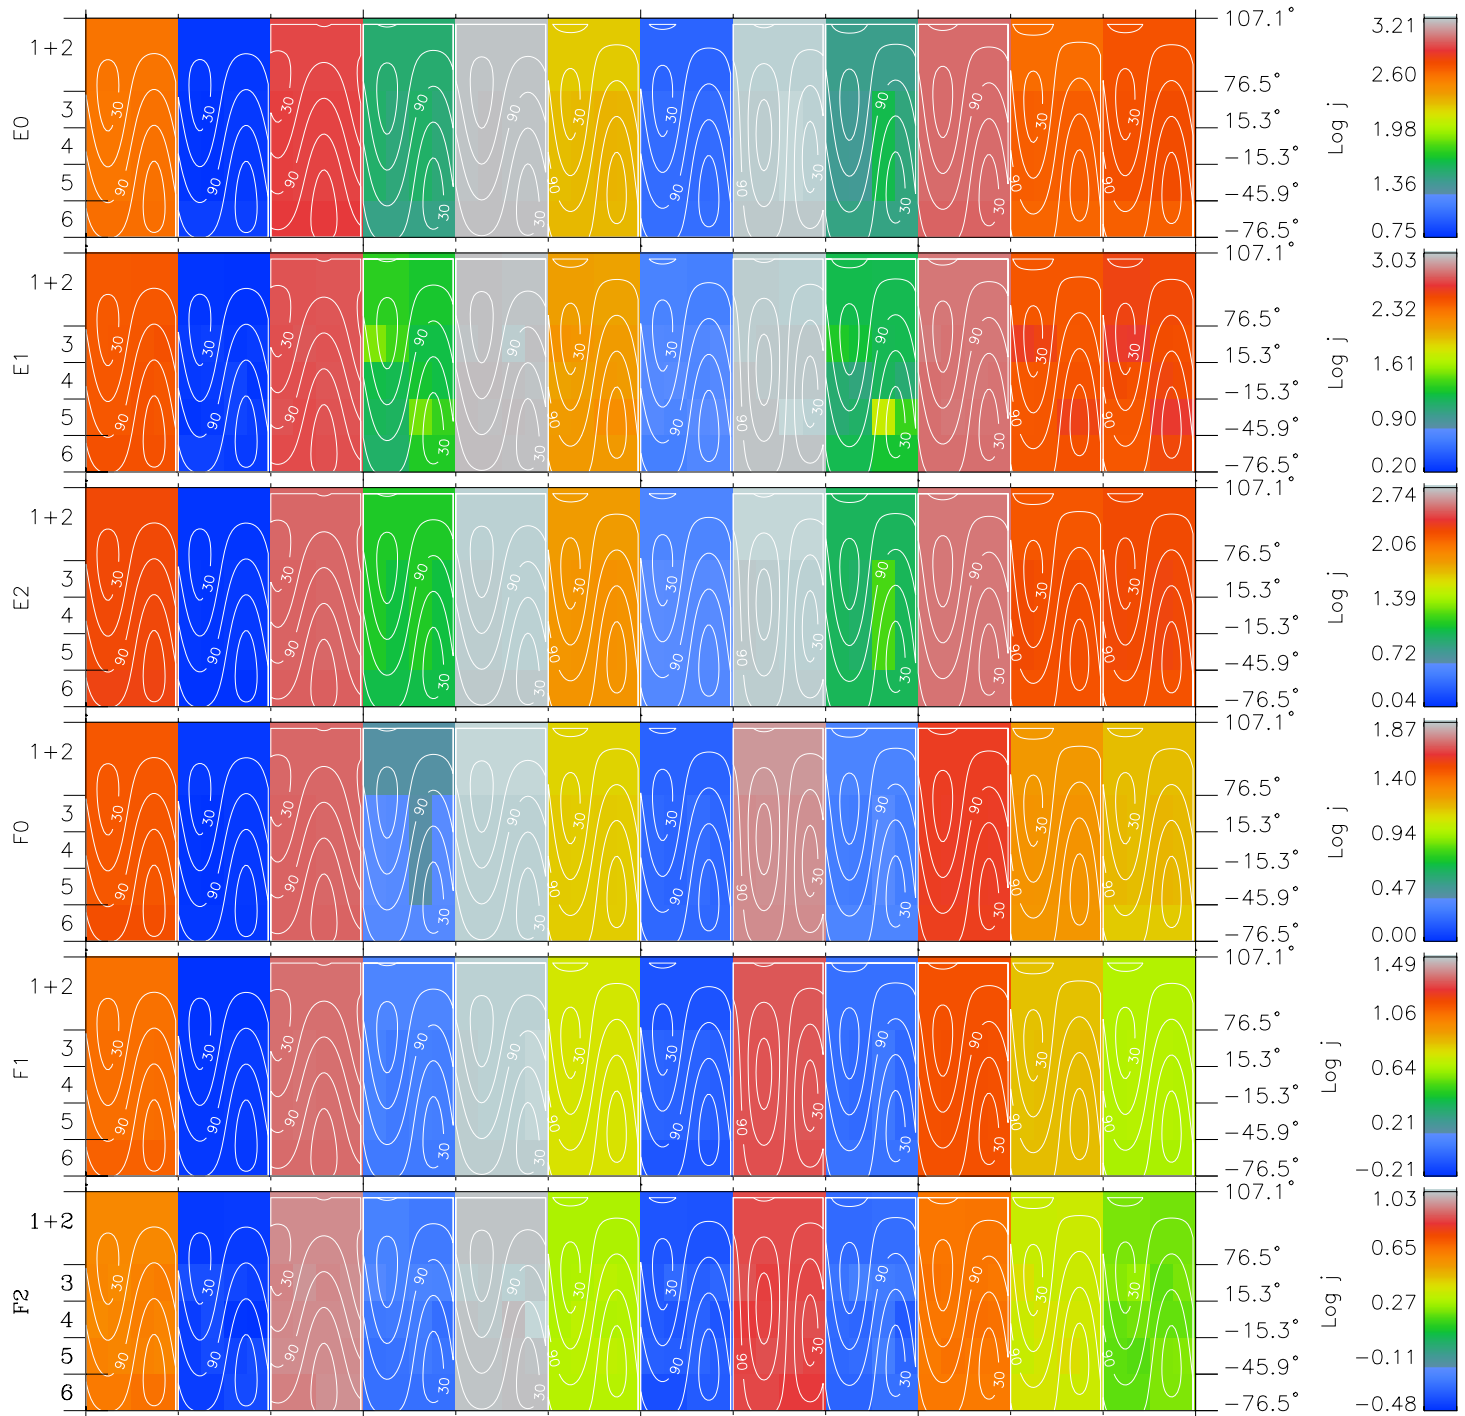

Galileo EPD Real Time All-Sky Anisotropies 97090

Software Version: RTSKY_FLUX V 1.20
 Data Production: 06-03-00
 Plot Production: Sat Sep 15 01:49:54 2001
 Color File: wondr3
 Geofactor File: 1.1

00:00:00 1997-090	90-06	90-12	90-18	00:00:00 1997-091	
+	+	+	+	+	
-13.46	-11.89	-10.29	-8.67	-7.03	X JSE(R _j)
-42.94	-41.71	-40.40	-39.01	-37.51	Y JSE(R _j)
2.11	2.05	1.99	1.93	1.86	Z JSE(R _j)

- ◇ = Jupiter look direction
- = Corotation look direction