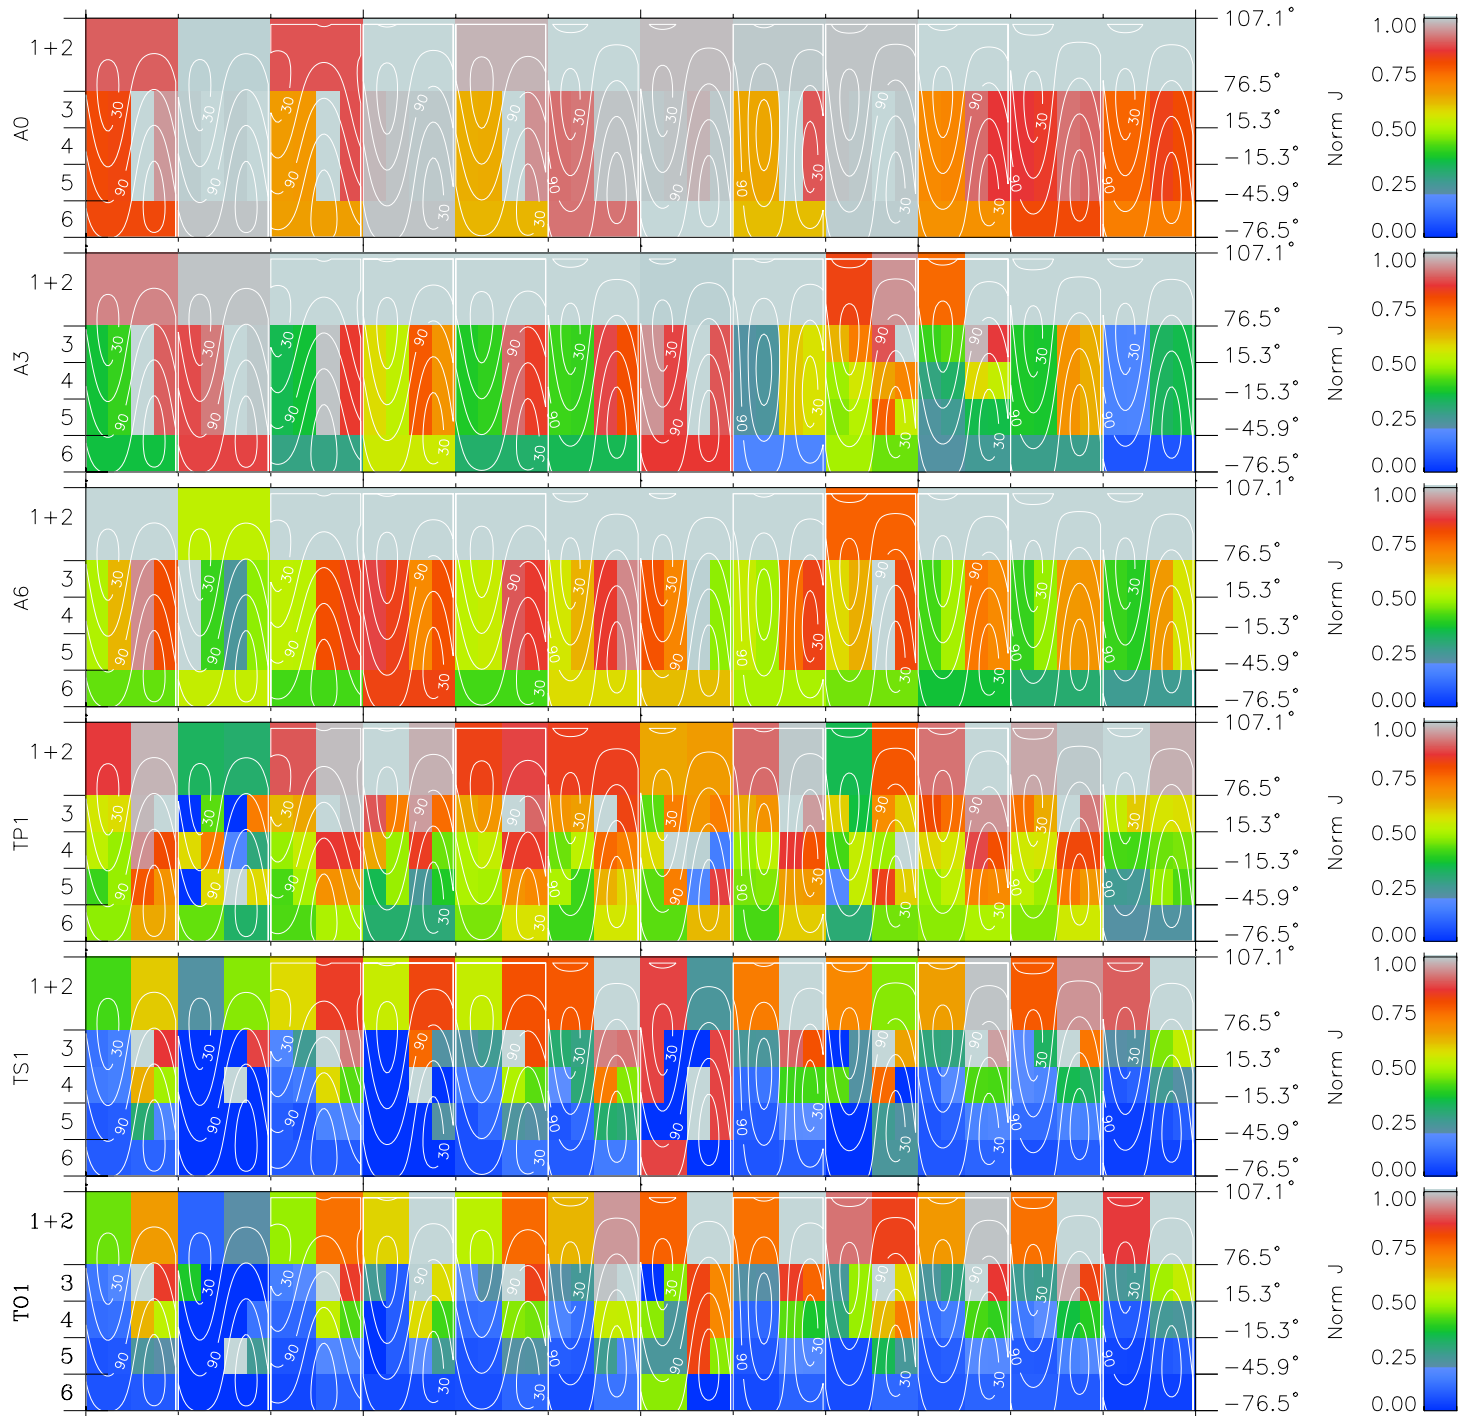

# Galileo EPD Real Time All-Sky Anisotropies 97090

Software Version: RTSKY\_NORM V 1.20  
 Data Production: 06-03-00  
 Plot Production: Sat Sep 15 01:50:05 2001  
 Color File: wondr3  
 Geofactor File: 1.1

00:00:00 1997-090	90-06	90-12	90-18	00:00:00 1997-091	
+	+	+	+	+	X JSE(R <sub>j</sub> )
-13.46	-11.89	-10.29	-8.67	-7.03	Y JSE(R <sub>j</sub> )
-42.94	-41.71	-40.40	-39.01	-37.51	Z JSE(R <sub>j</sub> )
2.11	2.05	1.99	1.93	1.86	

- ◇ = Jupiter look direction
- = Corotation look direction