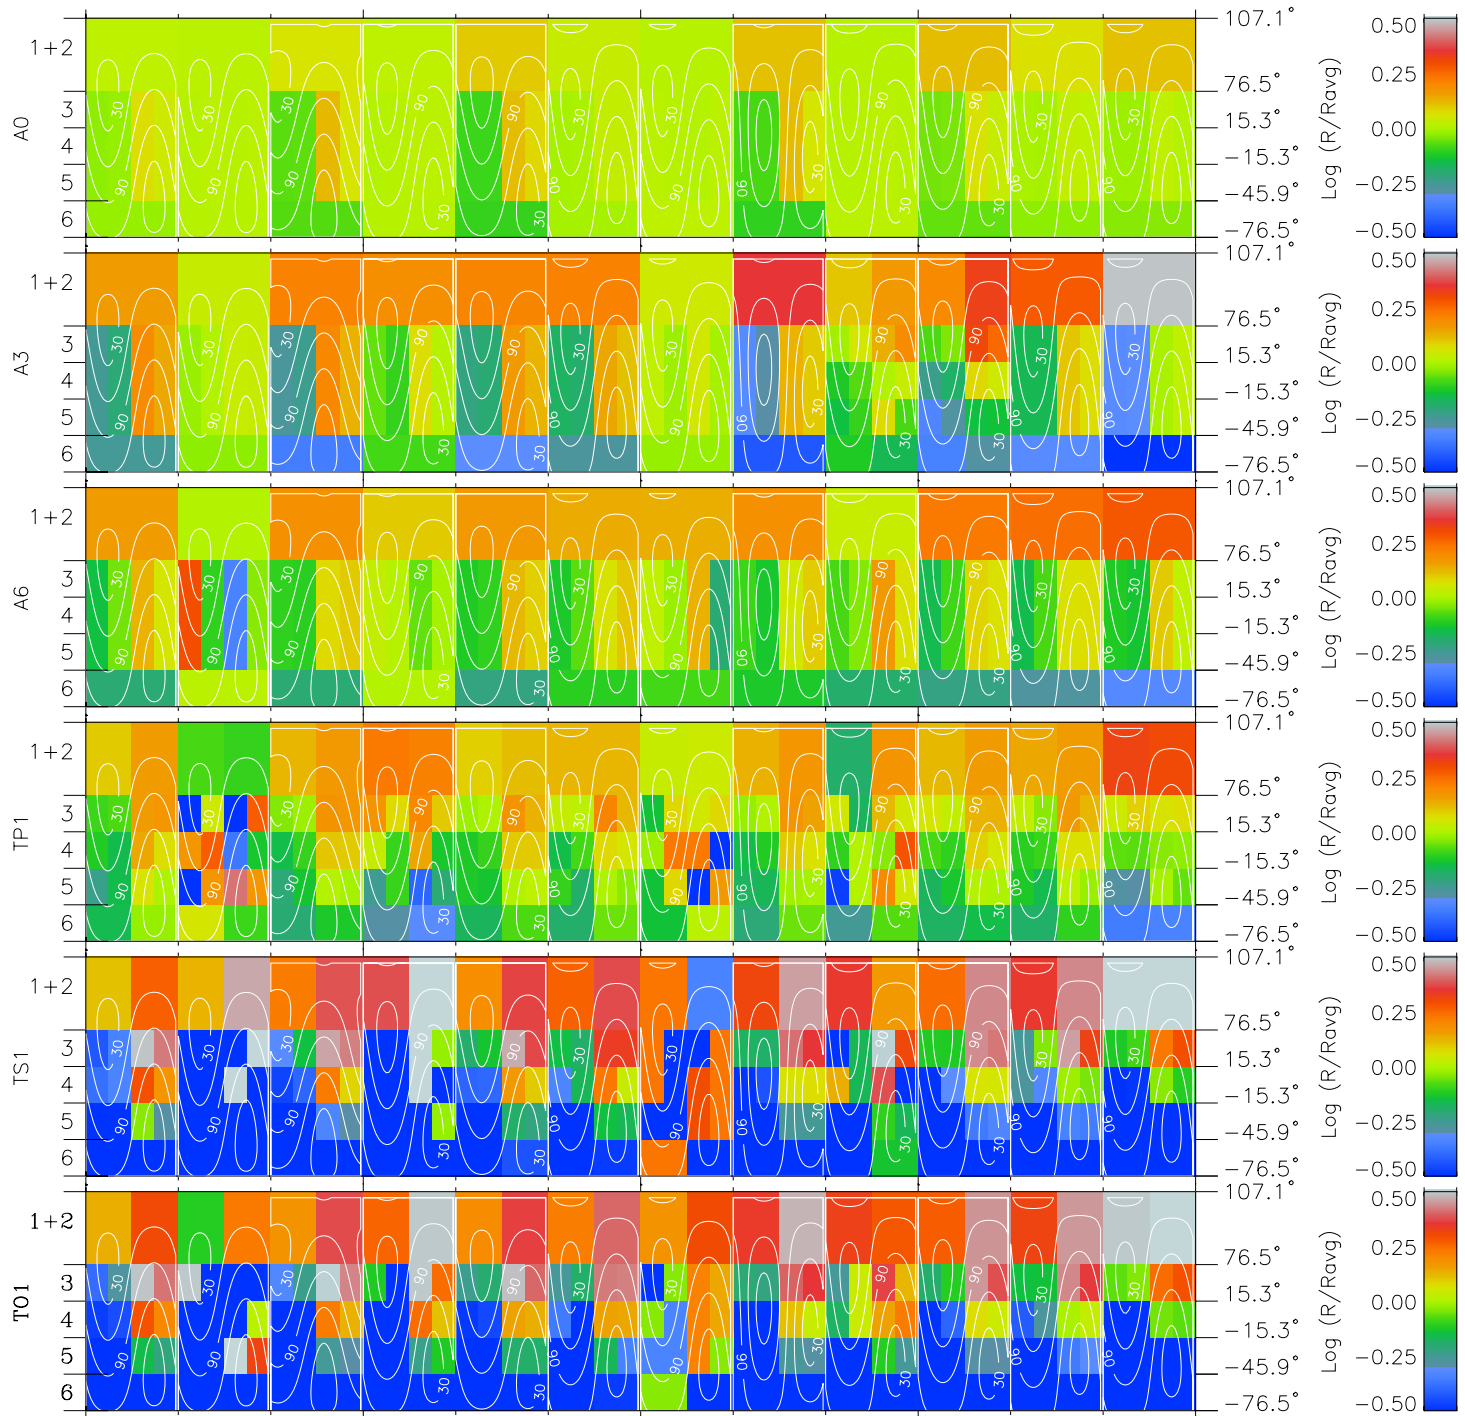

# Galileo EPD Real Time All-Sky Anisotropies 97090

Software Version: RTSKY\_MEAN V 1.20  
Data Production: 06-03-00  
Plot Production: Sat Sep 15 01:49:20 2001  
Color File: wondr3  
Geofactor File: 1.1

00:00:00 1997-090	90-06	90-12	90-18	00:00:00 1997-091	
+	+	+	+	+	X JSE(R <sub>j</sub> )
-13.46	-11.89	-10.29	-8.67	-7.03	Y JSE(R <sub>j</sub> )
-42.94	-41.71	-40.40	-39.01	-37.51	Z JSE(R <sub>j</sub> )
2.11	2.05	1.99	1.93	1.86	

- ◇ = Jupiter look direction
- = Corotation look direction