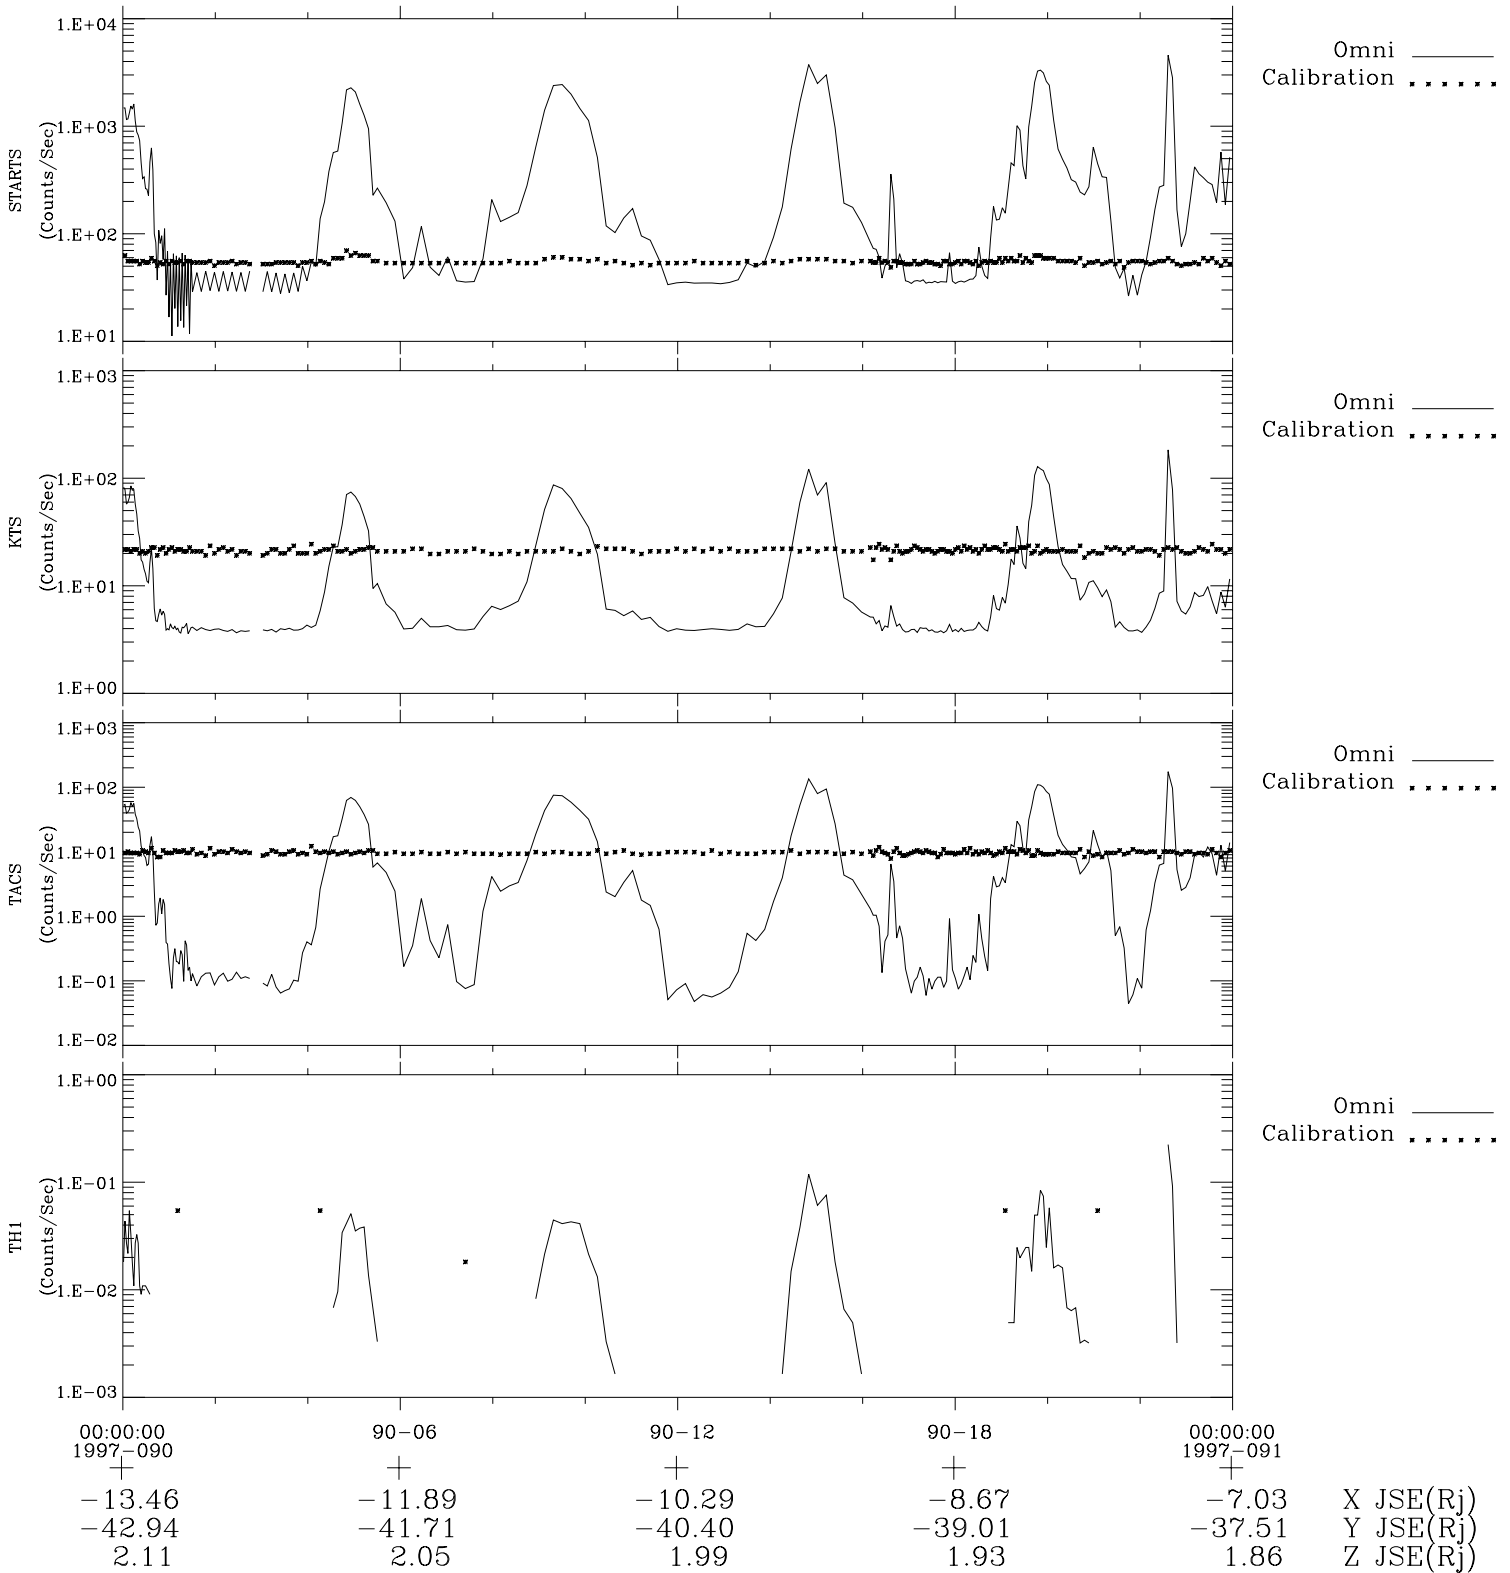

# Galileo EPD Real-Time Omni 97090

Software Version: RTLINE\_OMNI V 1.20  
Data Production: 06-03-00  
Plot Production: Sat Sep 15 01:52:26 2001

◇ = Jupiter look direction  
□ = Corotation look direction