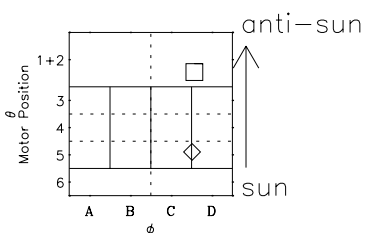

# Galileo EPD Real-Time Omni 97090

Software Version: RTLINE\_OMNI V 1.20  
Data Production: 06-03-00  
Plot Production: Sat Sep 15 01:52:26 2001

◇ = Jupiter look direction  
□ = Corotation look direction