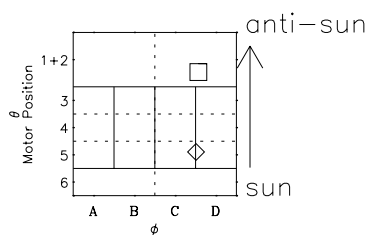

Galileo EPD Real-Time Omni 97090

Software Version: RTLINE_OMNI V 1.20
Data Production: 06-03-00
Plot Production: Sat Sep 15 01:52:25 2001

- ◇ = Jupiter look direction
- = Corotation look direction