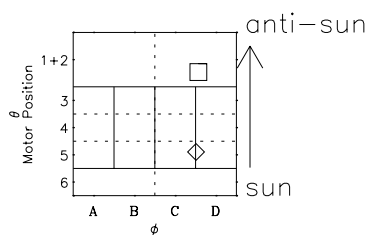

# Galileo EPD Real-Time Omni 97090

Software Version: RTLINE\_OMNI V 1.20  
Data Production: 06-03-00  
Plot Production: Sat Sep 15 01:52:25 2001

◇ = Jupiter look direction  
□ = Corotation look direction