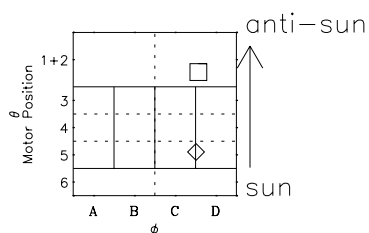

Galileo EPD Real-Time Omni 97090

Software Version: RTLINE_OMNI V 1.20
Data Production: 06-03-00
Plot Production: Sat Sep 15 01:52:24 2001

◇ = Jupiter look direction
□ = Corotation look direction